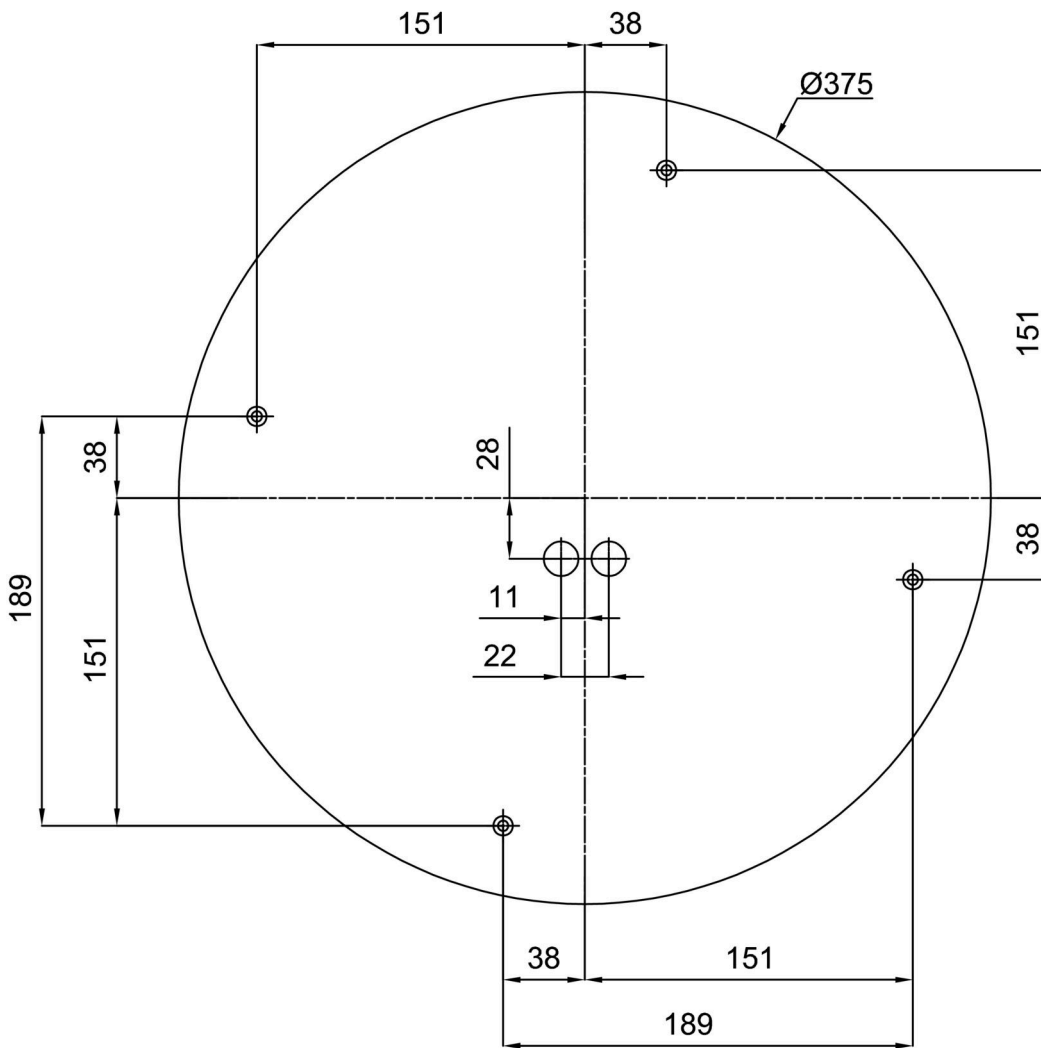

Logistic

EAN	8591728066437
Weight NTTO	5.5 Kg
Weight BTTO	6 Kg
Number of cartons	1 pcs
Package volume	0.036 m³
Package 1 width	0.515 m
Package 1 length	0.495 m
Package 1 height	0.14 m
Warranty*	60 months

*The warranty for the batteries is valid for 12 months from the date of purchase.

Installation dimensions: