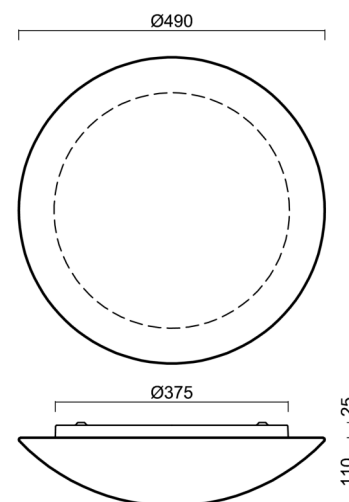

Technical

Types of luminaires	Dimmable
Mounting type	surface mounted
Base material	steel
Shade material	three-layer glass TRIPLEX OPAL
Base color	white Ral9003
Shade color	white
Holding the shade	folding system
Mounting location	ceiling/wall
Width	490 mm
Length	490 mm
Height	130 mm
Diameter	ø 490 mm
mounting holes (diameter)	4xø5mm
Installation wire (diameter)	2xø16mm
Energy Class	D
Impact strength	IK01
Operating temperature	from -20°C to +30°C

Lampshade

Product code	Name	Color	Description	Picture	Drawing
20005	082	white		