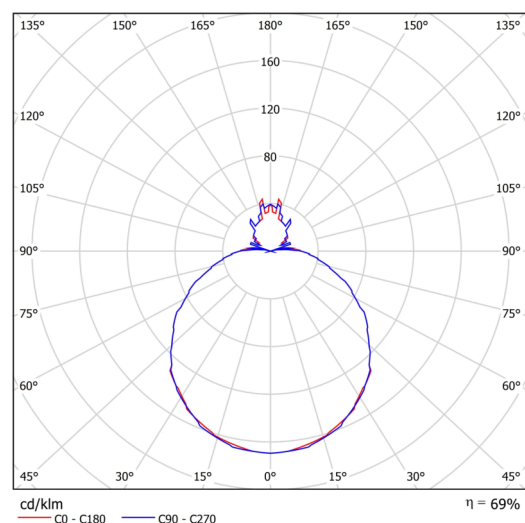

Luminous

Lum. flux of luminaire	3480 lm
Lum. flux of light source	5050 lm
Luminaire efficacy	102 lm/W
Temperature	3000 K
Rated life time LED L80/B10	100000 hours
CRI	Ra80
MacAdam	3
Blue light hazard	Risk group 0