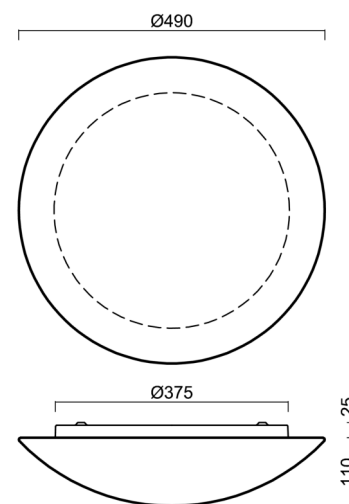

# AURA 5

Product code: AUR51244

Type: LED-1L16EMP700K86/082 3K#

Short description of the luminaire: White surface-mounted LED light ON/OFF with TRIPLEX OPAL glass shade.

## Technical

Types of luminaires	Classic on/off
Mounting type	surface mounted
Base material	steel
Shade material	three-layer glass TRIPLEX OPAL
Base color	white Ral9003
Shade color	white
Holding the shade	folding system
Mounting location	ceiling/wall
Width	490 mm
Length	490 mm
Height	130 mm
Diameter	ø 490 mm
mounting holes (diameter)	4xø5mm
Installation wire (diameter)	2xø16mm
Energy Class	D
Impact strength	IK01
Operating temperature	from -20°C to +30°C

## Lampshade

Product code	Name	Color	Description	Picture	Drawing
20005	082	white		