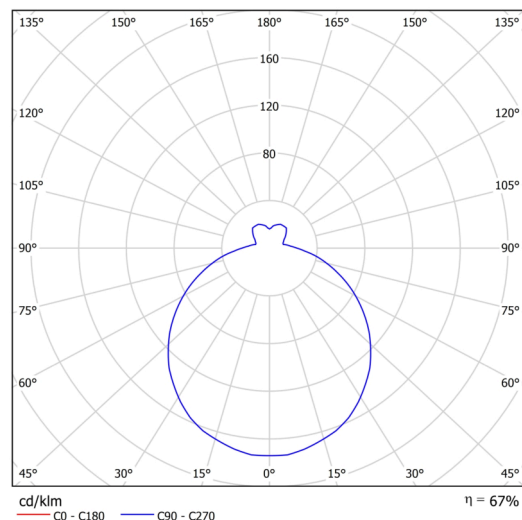

AURA 5

Product code: AUR40095

Type: IN-32K86/082*

Short description of the luminaire: White surface-mounted E27 light ON/OFF with TRIPLEX OPAL glass shade.

Technical

Types of luminaires	Classic on/off
Mounting type	surface mounted
Base material	steel
Shade material	three-layer glass TRIPLEX OPAL
Base color	white Ral9003
Shade color	white
Holding the shade	folding system
Mounting location	ceiling/wall
Width	490 mm
Length	490 mm
Height	130 mm
Diameter	ø 490 mm
mounting holes (diameter)	4xø5mm
Installation wire (diameter)	2xø16mm
Impact strength	IK01

Electric

Power consumption	3x25 W
Ingress Protection	IP43
Socket	E27
terminal block	snap terminal block

Luminous

Blue light hazard	Risk group 0

Eulum data for calculation programs are available at www.osmont.cz.