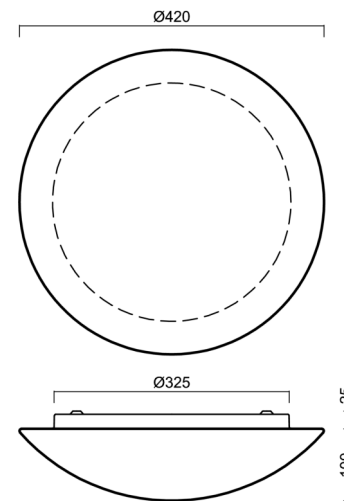

Technical

Types of luminaires	Dimmable
Mounting type	surface mounted
Base material	steel
Shade material	three-layer glass TRIPLEX OPAL
Base color	white Ral9003
Shade color	white
Holding the shade	folding system
Mounting location	ceiling/wall
Width	420 mm
Length	420 mm
Height	125 mm
Diameter	ø 420 mm
mounting holes (diameter)	4xø5mm
Installation wire (diameter)	2xø16mm
Energy Class	D
Impact strength	IK01
Operating temperature	from -20°C to +30°C

Lampshade

Product code	Name	Color	Description	Picture	Drawing
20004	072	white		