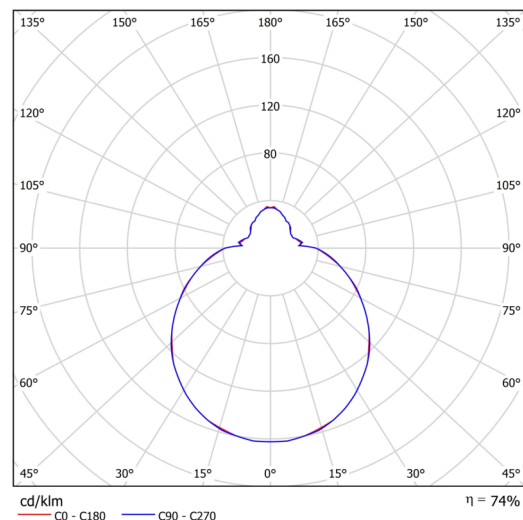

Luminous

Lum. flux of luminaire	2220/2320 lm
Lum. flux of light source	3000/3130 lm
Luminaire efficacy	116 lm/W
Temperature	3000/4000 K
Rated life time LED L80/B10	100000 hours
CRI	Ra80
MacAdam	3
Blue light hazard	Risk group 0