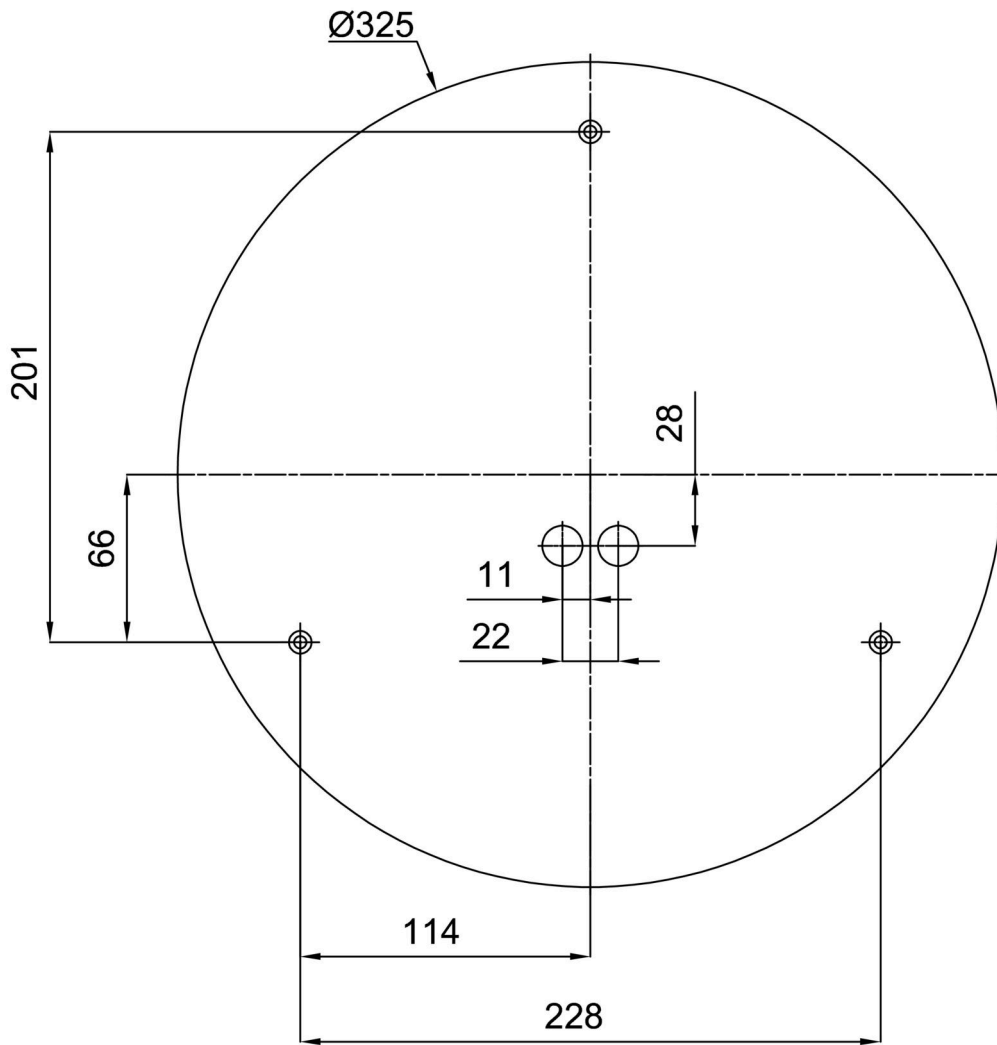

Technical

Types of luminaires	Dimmable
Mounting type	surface mounted
Base material	steel
Shade material	three-layer glass TRIPLEX OPAL
Base color	white Ral9003
Shade color	white
Holding the shade	folding system
Mounting location	ceiling/wall
Width	420 mm
Length	420 mm
Height	125 mm
Diameter	ø 420 mm
mounting holes (diameter)	4xø5mm
Installation wire (diameter)	2xø16mm
Energy Class	D
Impact strength	IK01
Operating temperature	from -20°C to +30°C

Eulum data for calculation programs are available at www.osmont.cz.

Logistic

EAN	8591728071288
Weight NTTO	2.8 Kg
Weight BTTO	3.1 Kg
Number of cartons	1 pcs
Package volume	0.017 m ³
Package 1 width	0.375 m
Package 1 length	0.355 m
Package 1 height	0.13 m
Warranty*	60 months

*The warranty for the batteries is valid for 12 months from the date of purchase.

Installation dimensions:

Additional assortment:

Decorative collar

Product code	Name	Color	Description	Picture	Drawing
30131	K74/DL15	brushed stainless steel	the collar is held by the base		
30130	K74/DL14	polished stainless steel	the collar is held by the base		
30129	K74/DL4	white Ral9003	the collar is held by the base		

Lampshade

Product code	Name	Color	Description	Picture	Drawing
20004	072	white		