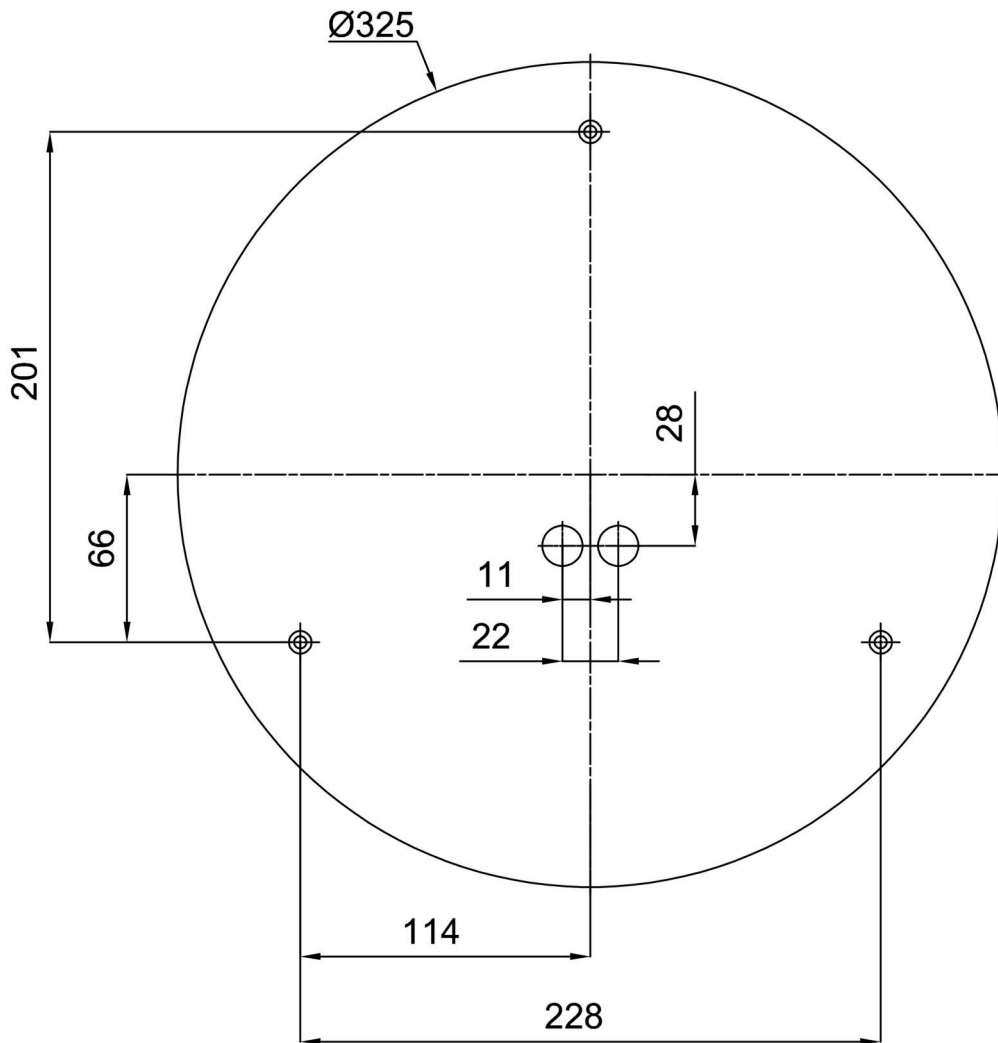

Logistic

EAN	8591728071271
Weight NTTO	2.8 Kg
Weight BTTO	3.1 Kg
Number of cartons	1 pcs
Package volume	0.017 m³
Package 1 width	0.375 m
Package 1 length	0.355 m
Package 1 height	0.13 m
Warranty*	60 months

*The warranty for the batteries is valid for 12 months from the date of purchase.

Installation dimensions: