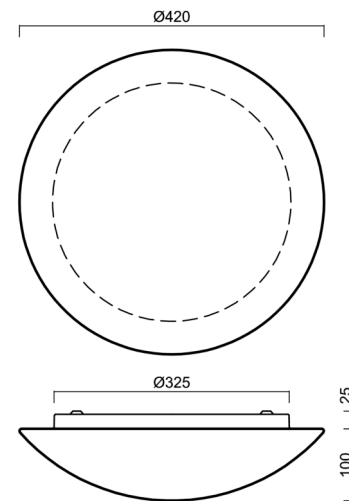

## Technical

Types of luminaires	Sensor
Mounting type	surface mounted
Base material	steel
Shade material	three-layer glass TRIPLEX OPAL
Base color	white Ral9003
Shade color	white
Holding the shade	folding system
Mounting location	ceiling/wall
Width	420 mm
Length	420 mm
Height	125 mm
Diameter	ø 420 mm
mounting holes (diameter)	4xø5mm
Installation wire (diameter)	2xø16mm
Energy Class	D
Impact strength	IK01
Operating temperature	from -20°C to +30°C

## Lampshade

Product code	Name	Color	Description	Picture	Drawing
20004	072	white		