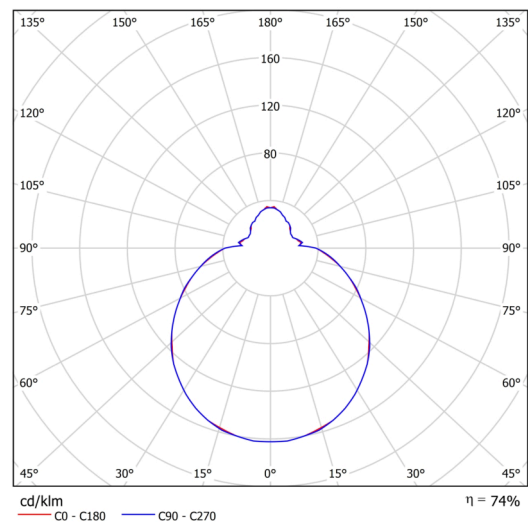

Luminous

Lum. flux of luminaire	2220/2320 lm
Lum. flux of light source	3000/3130 lm
Luminaire efficacy	116 lm/W
Temperature	3000/4000 K
Rated life time LED L80/B10	100000 hours
CRI	Ra80
MacAdam	3
Blue light hazard	Risk group 0