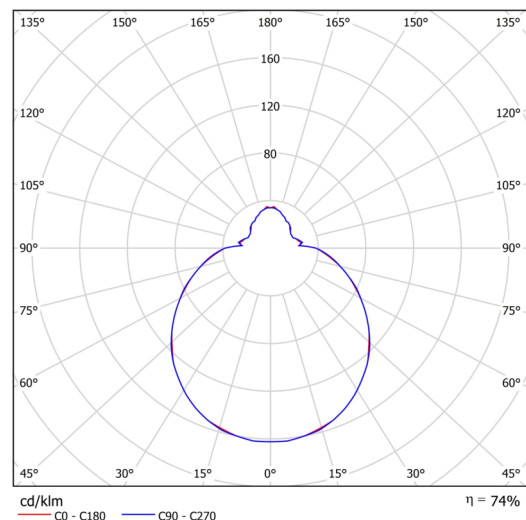

Luminous

Lum. flux of luminaire	2990 lm
Lum. flux of light source	4040 lm
Lum. flux of light source in emergency mode	200 lm
Temperature	3000 K
Rated life time LED L80/B10	100000 hours
CRI	Ra80
MacAdam	3
Blue light hazard	Risk group 0

Eulum data for calculation programs are available at www.osmont.cz.