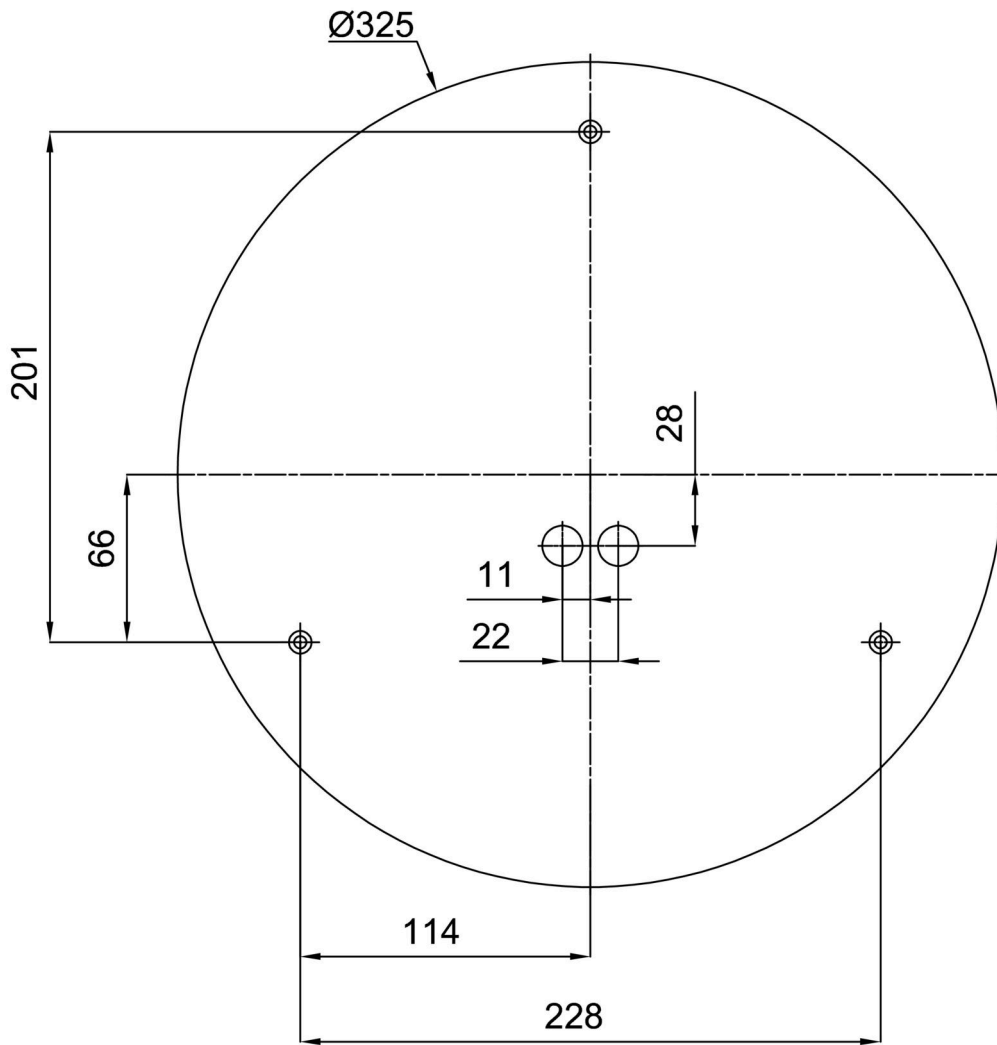

Logistic

EAN	8591728148997
Weight NTTO	2.8 Kg
Weight BTTO	3.1 Kg
Number of cartons	1 pcs
Package volume	0.017 m³
Package 1 width	0.355 m
Package 1 length	0.375 m
Package 1 height	0.13 m
Warranty*	60 months

*The warranty for the batteries is valid for 12 months from the date of purchase.

Installation dimensions: