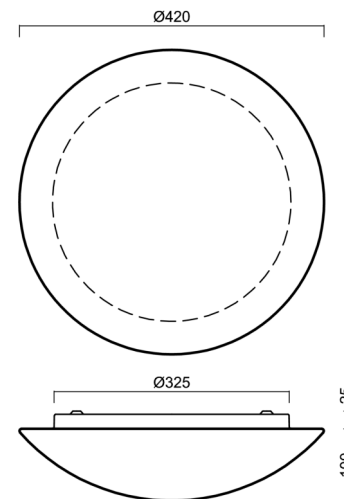

## Technical

Types of luminaires	Emergency combined SELFTEST
Mounting type	surface mounted
Base material	steel
Shade material	three-layer glass TRIPLEX OPAL
Base color	white Ra9003
Shade color	white
Holding the shade	folding system
Mounting location	ceiling/wall
Width	420 mm
Length	420 mm
Height	125 mm
mounting holes (diameter)	4xØ5mm
Cable entrance	2xØ16mm
Energy Class	D
Impact strength	IK01
Operating temperature	from -20°C to +30°C