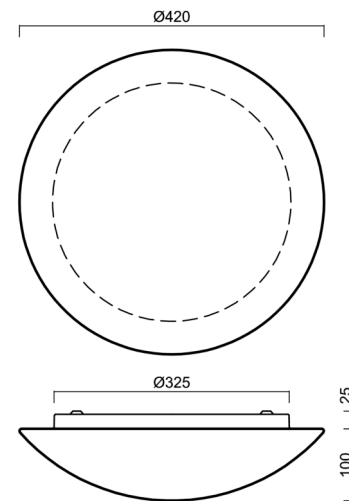

# AURA 4

Product code: AUR59531

Type: LED-1L15E500K74/072/NK1W HF 4K#

Short description of the luminaire: White surface-mounted LED light with emergency unit combined with sensor with TRIPLEX OPAL glass shade.

## Technical

Types of luminaires	Emergency combined + sensor
Mounting type	surface mounted
Base material	steel
Shade material	three-layer glass TRIPLEX OPAL
Base color	white Ral9003
Shade color	white
Holding the shade	folding system
Mounting location	ceiling/wall
Width	420 mm
Length	420 mm
Height	125 mm
Diameter	ø 420 mm
mounting holes (diameter)	4xø5mm
Installation wire (diameter)	2xø16mm
Energy Class	D
Impact strength	IK01
Operating temperature	from -20°C to +30°C

## Lampshade

Product code	Name	Color	Description	Picture	Drawing
20004	072	white		