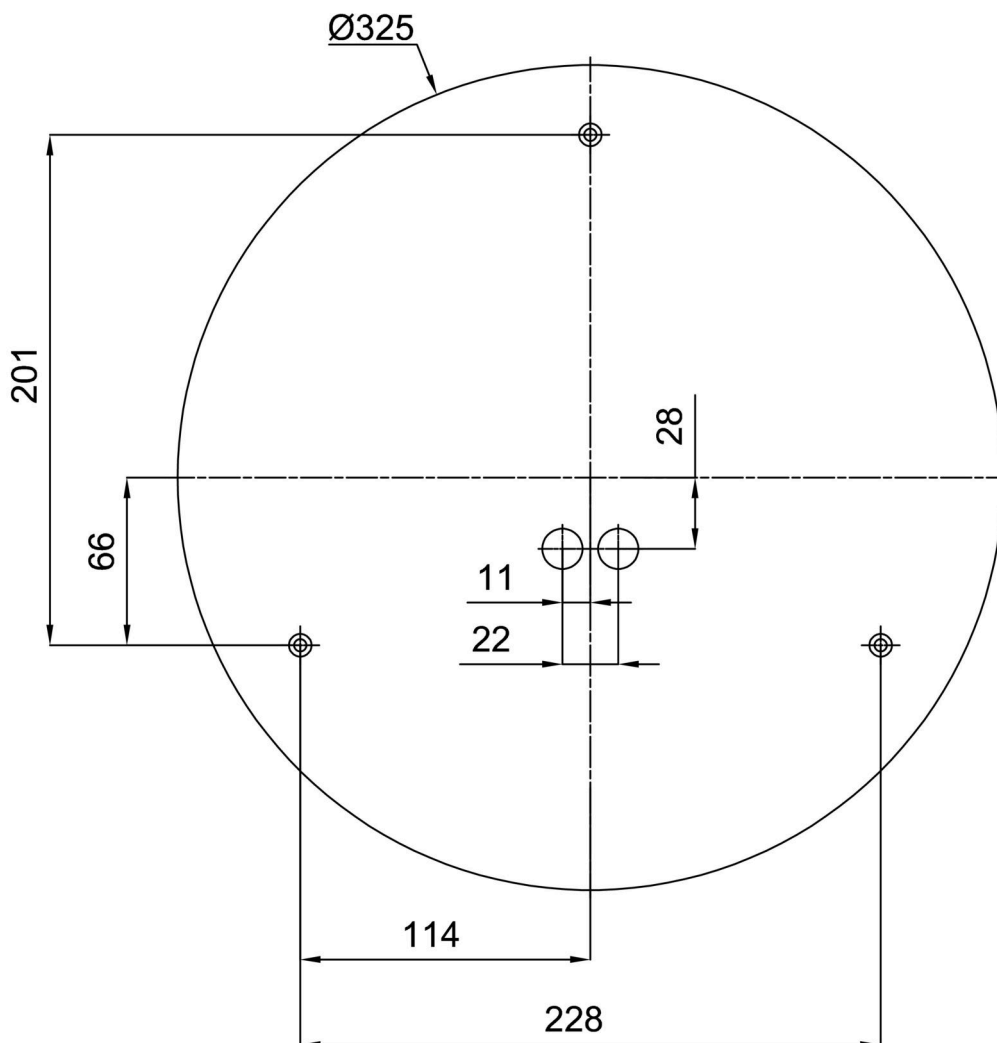

## Technical

Types of luminaires	Emergency combined + sensor
Mounting type	surface mounted
Base material	steel
Shade material	three-layer glass TRIPLEX OPAL
Base color	white Ral9003
Shade color	white
Holding the shade	folding system
Mounting location	ceiling/wall
Width	420 mm
Length	420 mm
Height	125 mm
Diameter	ø 420 mm
mounting holes (diameter)	4xø5mm
Installation wire (diameter)	2xø16mm
Energy Class	D
Impact strength	IK01
Operating temperature	from -20°C to +30°C

## Installation dimensions: