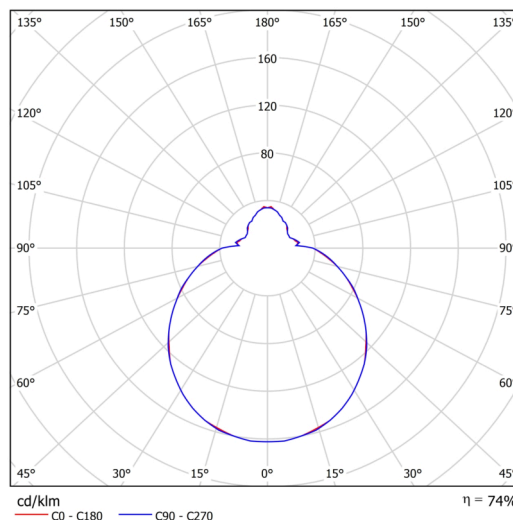

Luminous

Lum. flux of luminaire	2320 lm
Lum. flux of light source	3130 lm
Luminaire efficacy	122 lm/W
Temperature	4000 K
Rated life time LED L80/B10	100000 hours
CRI	Ra80
MacAdam	3
Blue light hazard	Risk group 0