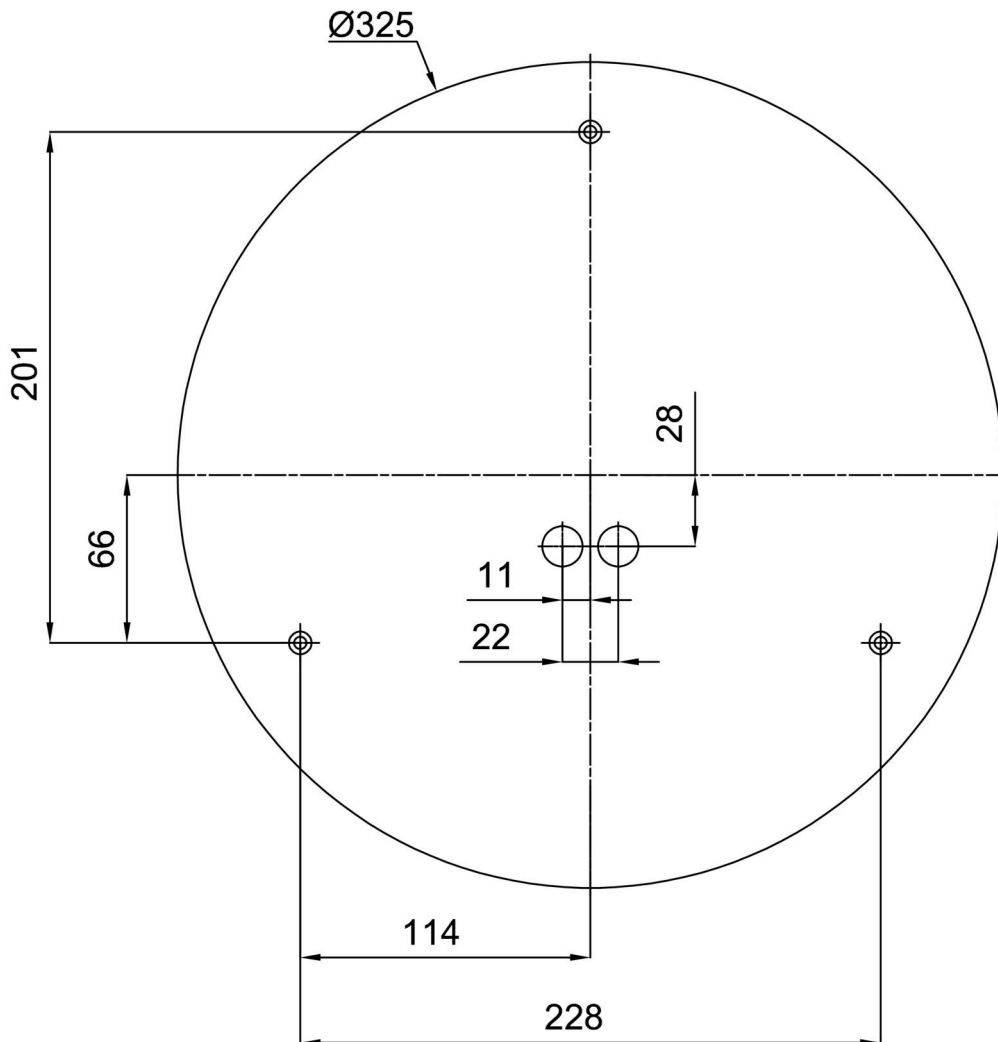

Technical

Types of luminaires	Corridor
Mounting type	surface mounted
Base material	steel
Shade material	three-layer glass TRIPLEX OPAL
Base color	white Ral9003
Shade color	white
Holding the shade	folding system
Mounting location	ceiling/wall
Width	420 mm
Length	420 mm
Height	125 mm
Diameter	ø 420 mm
mounting holes (diameter)	4xø5mm
Installation wire (diameter)	2xø16mm
Energy Class	D
Impact strength	IK01
Operating temperature	from -20°C to +30°C

Eulum data for calculation programs are available at

Logistic

EAN	8591728067632
Weight NTTO	2.8 Kg
Weight BTTO	3.1 Kg
Number of cartons	1 pcs
Package volume	0.017 m ³
Package 1 width	0.375 m
Package 1 length	0.355 m
Package 1 height	0.13 m
Warranty*	60 months

*The warranty for the batteries is valid for 12 months from the date of purchase.

Installation dimensions:

Additional assortment:

Decorative collar

Product code	Name	Color	Description	Picture	Drawing
30131	K74/DL15	brushed stainless steel	the collar is held by the base		
30130	K74/DL14	polished stainless steel	the collar is held by the base		
30129	K74/DL4	white Ral9003	the collar is held by the base		

Lampshade

Product code	Name	Color	Description	Picture	Drawing
20004	072	white		