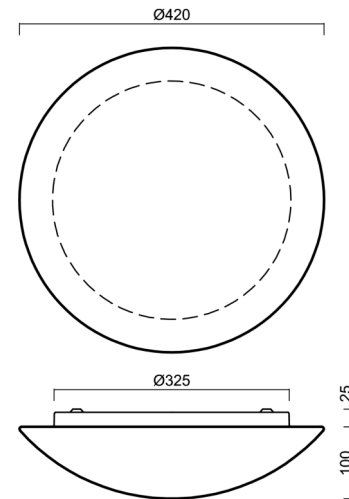

AURA 4

LED-1L15EMP700K74/072/NK1W 3K#

WWW.OSMONT.CZ

AURA 4

Product code: AUR59032

Type: LED-1L15EMP700K74/072/NK1W 3K#

Short description of the luminaire: White surface-mounted LED light with emergency unit combined with TRIPLEX OPAL glass shade.

Technical

Types of luminaires	Emergency combined
Mounting type	surface mounted
Base material	steel
Shade material	three-layer glass TRIPLEX OPAL
Base color	white Ral9003
Shade color	white
Holding the shade	folding system
Mounting location	ceiling/wall
Width	420 mm
Length	420 mm
Height	125 mm
Diameter	ø 420 mm
mounting holes (diameter)	4xø5mm
Installation wire (diameter)	2xø16mm
Energy Class	D
Impact strength	IK01
Operating temperature	from 0°C to +30°C

Lampshade

Product code	Name	Color	Description	Picture	Drawing
20004	072	white		