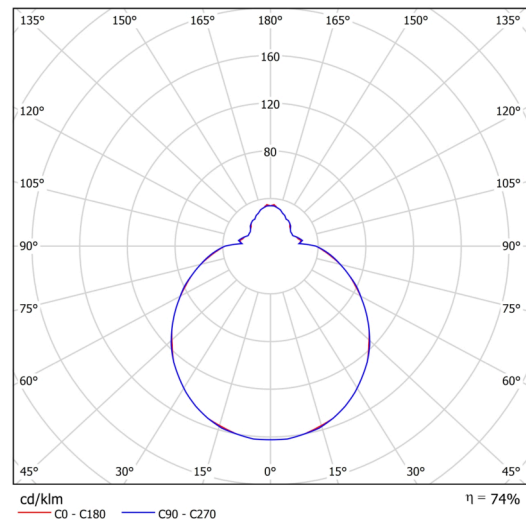

Luminous

Lum. flux of luminaire	2990 lm
Lum. flux of light source	4040 lm
Lum. flux of light source in emergency mode	150 lm
Luminaire efficacy	110 lm/W
Temperature	3000 K
Rated life time LED L80/B10	100000 hours
CRI	Ra80
MacAdam	3