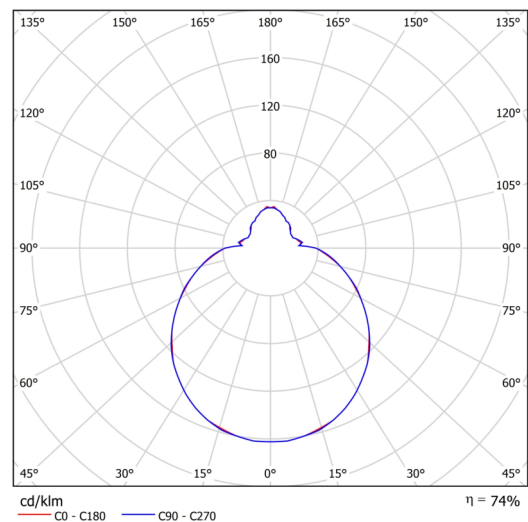

Luminous

Lum. flux of luminaire	2990 lm
Lum. flux of light source	4040 lm
Luminaire efficacy	110 lm/W
Temperature	3000 K
Rated life time LED L80/B10	100000 hours
CRI	Ra80
MacAdam	3
Blue light hazard	Risk group 0