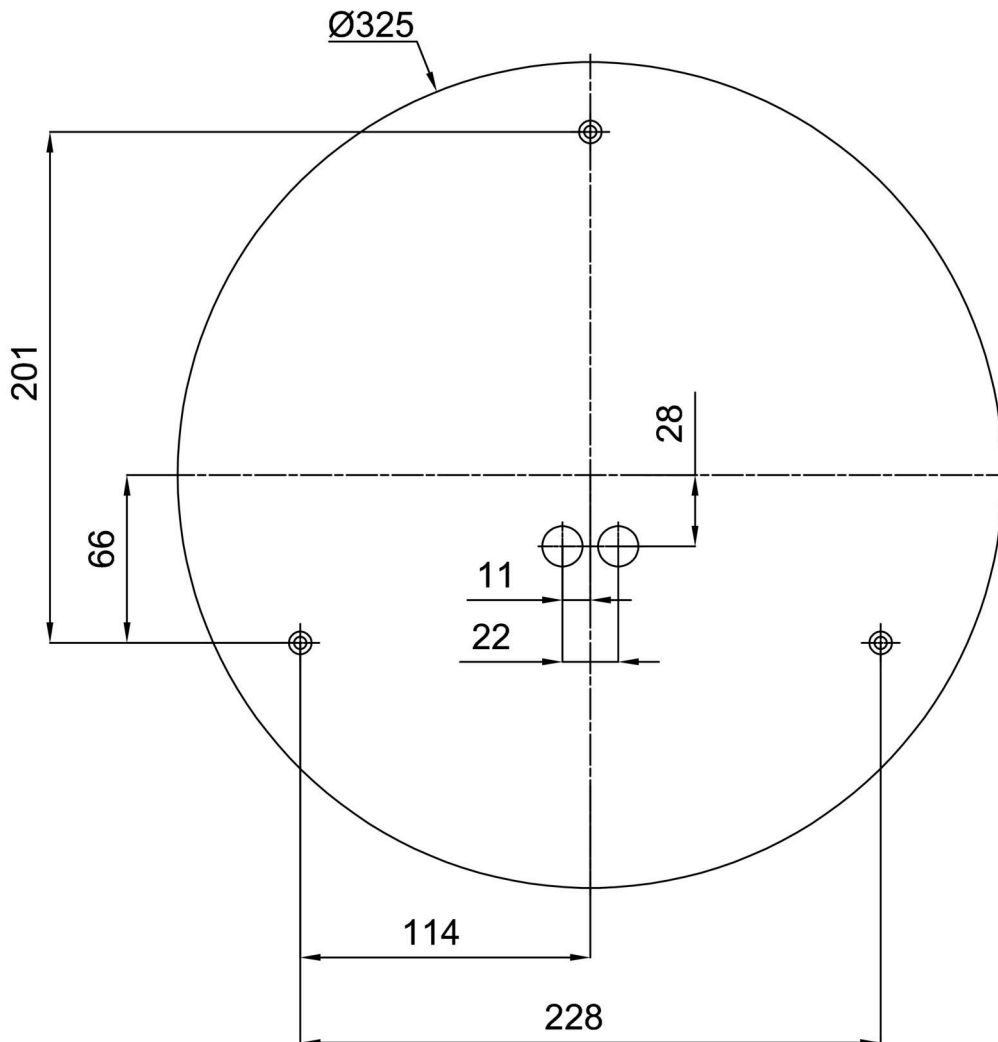

Technical

Types of luminaires	Corridor
Mounting type	surface mounted
Base material	steel
Shade material	three-layer glass TRIPLEX OPAL
Base color	white Ral9003
Shade color	white
Holding the shade	folding system
Mounting location	ceiling/wall
Width	420 mm
Length	420 mm
Height	125 mm
Diameter	ø 420 mm
mounting holes (diameter)	4xø5mm
Installation wire (diameter)	2xø16mm
Energy Class	D
Impact strength	IK01
Operating temperature	from -20°C to +30°C

Eulum data for calculation programs are available at

Logistic

EAN	8591728066895
Weight NTTO	2.8 Kg
Weight BTTO	3.1 Kg
Number of cartons	1 pcs
Package volume	0.017 m ³
Package 1 width	0.375 m
Package 1 length	0.355 m
Package 1 height	0.13 m
Warranty*	60 months

*The warranty for the batteries is valid for 12 months from the date of purchase.

Installation dimensions:

Additional assortment:

Decorative collar

Product code	Name	Color	Description	Picture	Drawing
30131	K74/DL15	brushed stainless steel	the collar is held by the base		
30130	K74/DL14	polished stainless steel	the collar is held by the base		
30129	K74/DL4	white Ral9003	the collar is held by the base		

Lampshade

Product code	Name	Color	Description	Picture	Drawing
20004	072	white		