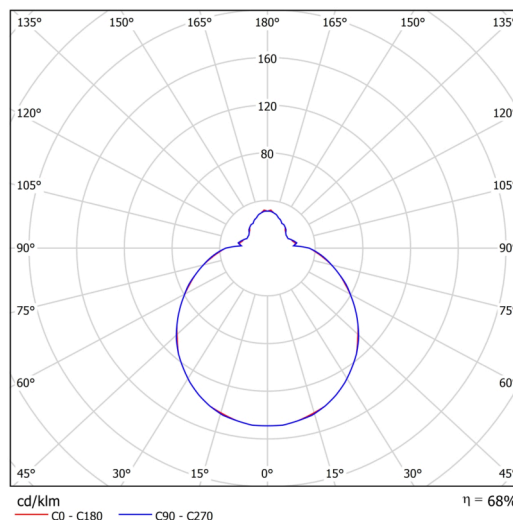

Luminous

Lum. flux of luminaire	1360/1410 lm
Lum. flux of light source	2000/2080 lm
Luminaire efficacy	104 lm/W
Temperature	3000/4000 K
Rated life time LED L80/B10	100000 hours
CRI	Ra80
MacAdam	3
Blue light hazard	Risk group 0