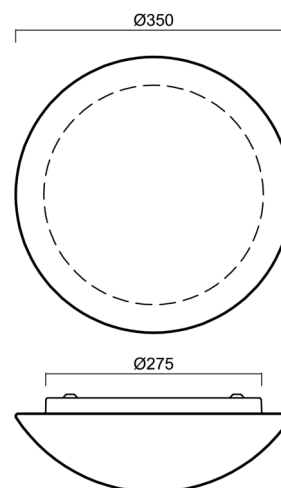

## Technical

Types of luminaires	Sensor
Mounting type	surface mounted
Base material	steel
Shade material	three-layer glass TRIPLEX OPAL
Base color	white Ral9003
Shade color	white
Holding the shade	folding system
Mounting location	ceiling/wall
Width	350 mm
Length	350 mm
Height	120 mm
Diameter	ø 350 mm
mounting holes (diameter)	4xø5mm
Installation wire (diameter)	2xø16mm
Energy Class	D
Impact strength	IK01
Operating temperature	from -20°C to +30°C

## Lampshade

Product code	Name	Color	Description	Picture	Drawing
20003	062	white		