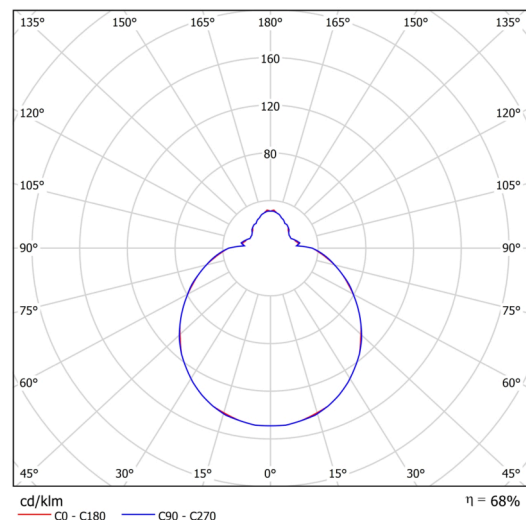

Luminous

Lum. flux of luminaire	1410 lm
Lum. flux of light source	2080 lm
Lum. flux of light source in emergency mode	200 lm
Temperature	4000 K
Rated life time LED L80/B10	100000 hours
CRI	Ra80
MacAdam	3
Blue light hazard	Risk group 0

Eulum data for calculation programs are available at www.osmont.cz.