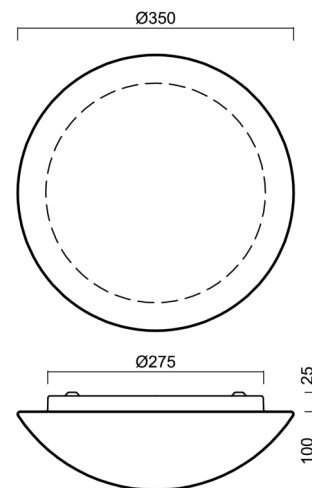

AURA 3

LED-1L14E500K63/062 NK3HST HF 4K#

WWW.OSMONT.CZ

AURA 3

Product code: AUR61509

Type: LED-1L14E500K63/062 NK3HST HF 4K#

Short description of the luminaire: White colour | ceiling or wall LED light with emergency backup combined (with Self-test) with HF sensor |TRIPLEX OPAL hand blown glass shade|

Technical

Types of luminaires	Emergency combined + sensor
Mounting type	surface mounted
Base material	steel
Shade material	three-layer glass TRIPLEX OPAL
Base color	white Ral9003
Shade color	white
Holding the shade	folding system
Mounting location	ceiling/wall
Width	350 mm
Length	350 mm
Height	120 mm
mounting holes (diameter)	4xØ5mm
Cable entrance	2xØ16mm
Energy Class	D
Impact strength	IK01
Operating temperature	from -20°C to +30°C