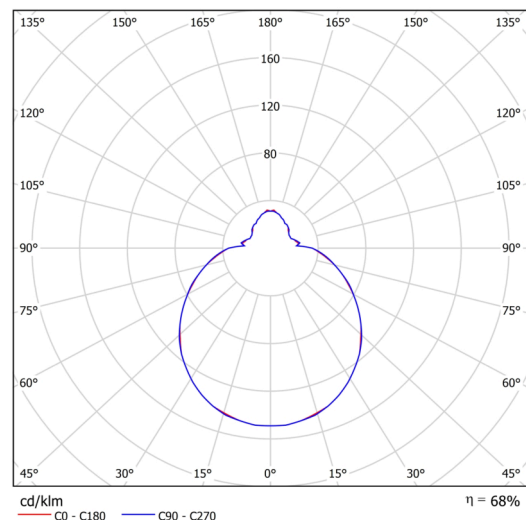

Luminous

Lum. flux of luminaire	1910 lm
Lum. flux of light source	2810 lm
Lum. flux of light source in emergency mode	150 lm
Luminaire efficacy	106 lm/W
Temperature	4000 K
Rated life time LED L80/B10	100000 hours
CRI	Ra80