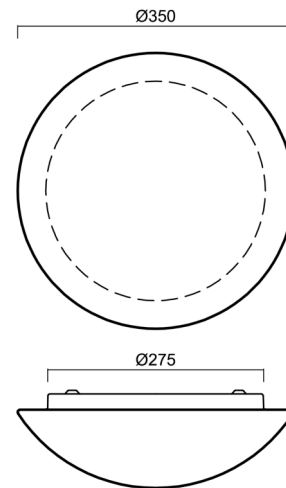

AURA 3

LED-1L14E500K63/062/NK1W HF 4K#

WWW.OSMONT.CZ

AURA 3

Product code: AUR59518

Type: LED-1L14E500K63/062/NK1W HF 4K#

Short description of the luminaire: White surface-mounted LED light with emergency unit combined with sensor with TRIPLEX OPAL glass shade.

Technical

Types of luminaires	Emergency combined + sensor
Mounting type	surface mounted
Base material	steel
Shade material	three-layer glass TRIPLEX OPAL
Base color	white Ral9003
Shade color	white
Holding the shade	folding system
Mounting location	ceiling/wall
Width	350 mm
Length	350 mm
Height	120 mm
Diameter	ø 350 mm
mounting holes (diameter)	4xø5mm
Installation wire (diameter)	2xø16mm
Energy Class	D
Impact strength	IK01
Operating temperature	from -20°C to +30°C

Lampshade

Product code	Name	Color	Description	Picture	Drawing
20003	062	white		