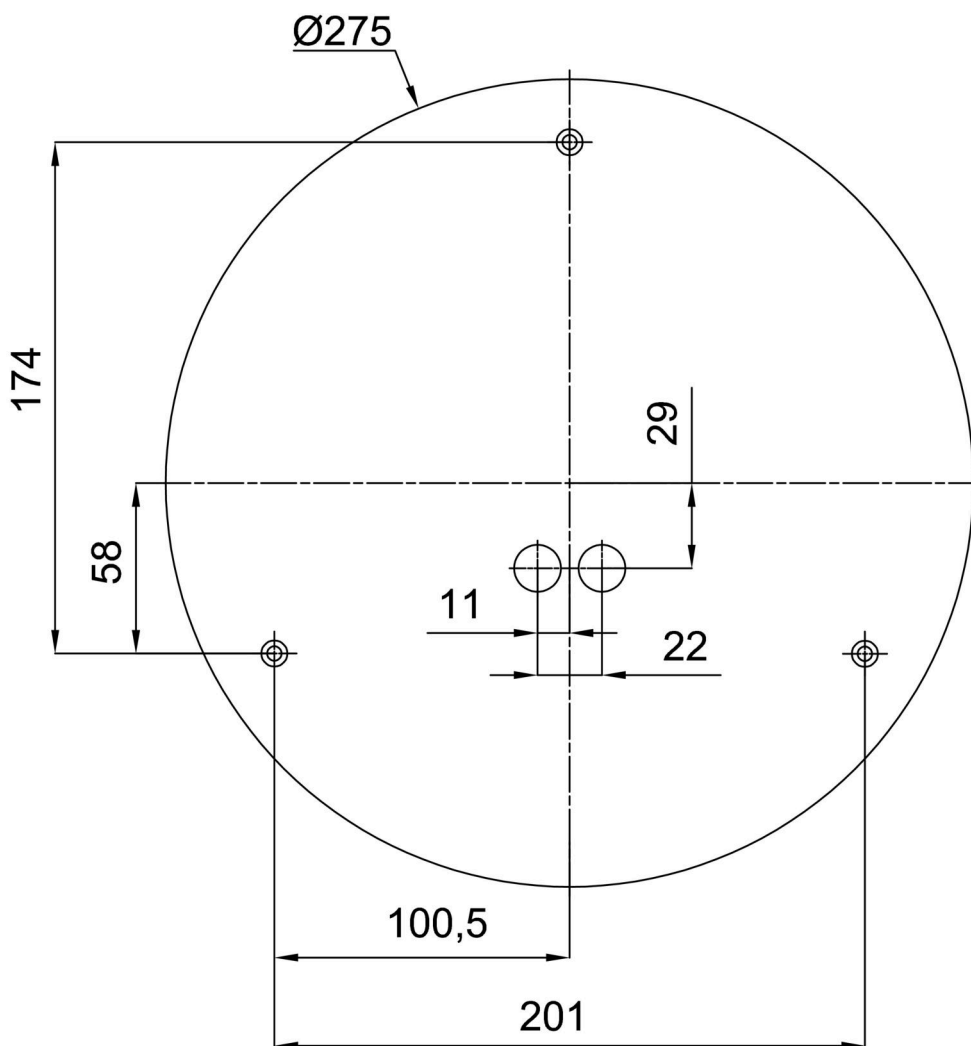

TECHNICAL SHEET

MacAdam	3
Blue light hazard	Risk group 0

Eulum data for calculation programs are available at www.osmont.cz.

Logistic

EAN	8591728067571
Weight NTTO	2.8 Kg
Weight BTTO	3.1 Kg
Number of cartons	1 pcs
Package volume	0.017 m³
Package 1 width	0.375 m
Package 1 length	0.355 m
Package 1 height	0.13 m
Warranty*	60 months

*The warranty for the batteries is valid for 12 months from the date of purchase.

Installation dimensions: