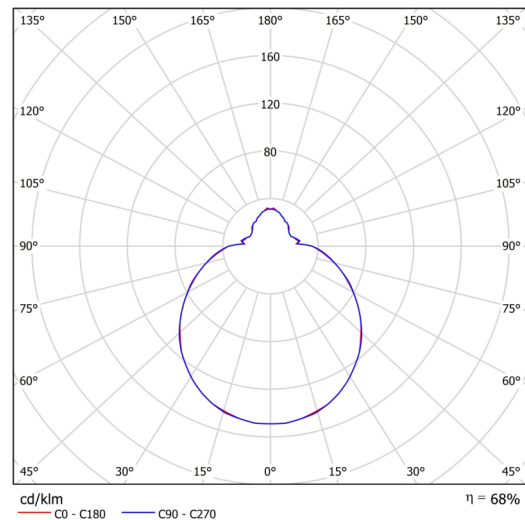

Luminous

Lum. flux of luminaire	1410 lm
Lum. flux of light source	2080 lm
Lum. flux of light source in emergency mode	150 lm
Luminaire efficacy	108 lm/W
Temperature	4000 K
Rated life time LED L80/B10	100000 hours
CRI	Ra80