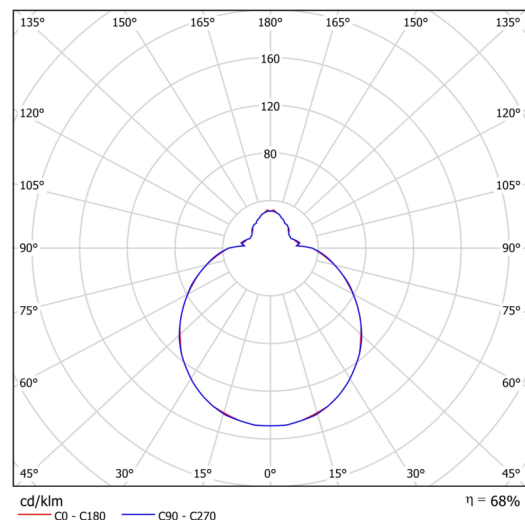

Luminous

Lum. flux of luminaire	1910 lm
Lum. flux of light source	2810 lm
Luminaire efficacy	106 lm/W
Temperature	4000 K
Rated life time LED L80/B10	100000 hours
CRI	Ra80
MacAdam	3
Blue light hazard	Risk group 0