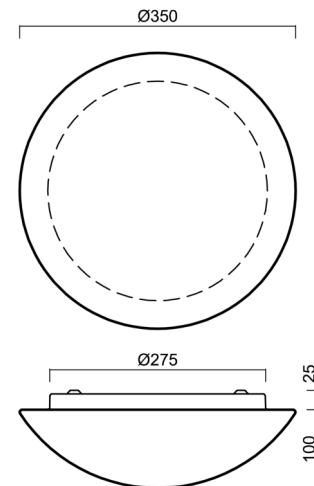

AURA 3

LED-1L14E700K63/062 HF CORR 4K#

WWW.OSMONT.CZ

AURA 3

Product code: AUR59516

Type: LED-1L14E700K63/062 HF CORR 4K#

Short description of the luminaire: White surface-mounted LED light with CORRIDOR function with TRIPLEX OPAL glass shade.

Technical

Types of luminaires	Corridor
Mounting type	surface mounted
Base material	steel
Shade material	three-layer glass TRIPLEX OPAL
Base color	white Ral9003
Shade color	white
Holding the shade	folding system
Mounting location	ceiling/wall
Width	350 mm
Length	350 mm
Height	120 mm
Diameter	ø 350 mm
mounting holes (diameter)	4xø5mm
Installation wire (diameter)	2xø16mm
Energy Class	D
Impact strength	IK01
Operating temperature	from -20°C to +30°C

Lampshade

Product code	Name	Color	Description	Picture	Drawing
20003	062	white		