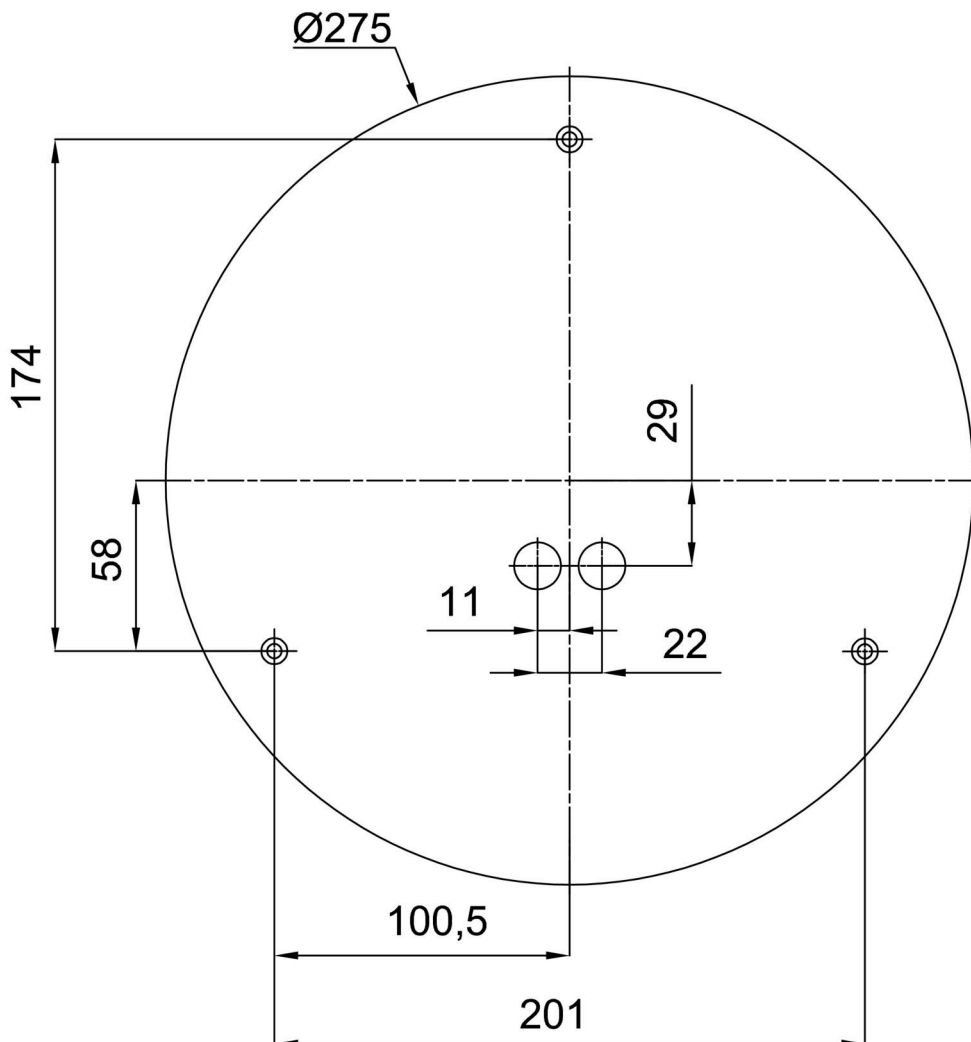

Logistic

EAN	8591728067557
Weight NTTO	2.8 Kg
Weight BTTO	3.1 Kg
Number of cartons	1 pcs
Package volume	0.017 m³
Package 1 width	0.375 m
Package 1 length	0.355 m
Package 1 height	0.13 m
Warranty*	60 months

*The warranty for the batteries is valid for 12 months from the date of purchase.

Installation dimensions: