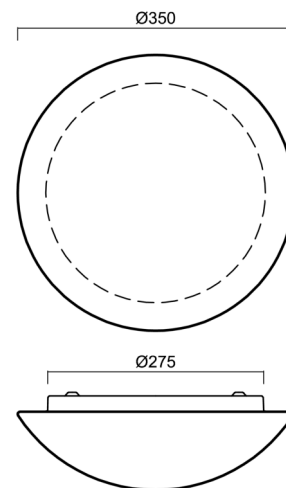

## Technical

Types of luminaires	Classic on/off
Mounting type	surface mounted
Base material	steel
Shade material	three-layer glass TRIPLEX OPAL
Base color	white Ral9003
Shade color	white
Holding the shade	folding system
Mounting location	ceiling/wall
Width	350 mm
Length	350 mm
Height	120 mm
Diameter	ø 350 mm
mounting holes (diameter)	4xø5mm
Installation wire (diameter)	2xø16mm
Energy Class	D
Impact strength	IK01
Operating temperature	from -20°C to +30°C

Lampshade

Product code	Name	Color	Description	Picture	Drawing
20003	062	white		