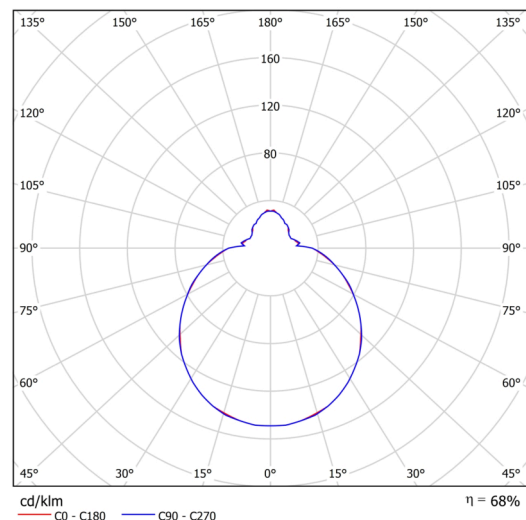

Luminous

Lum. flux of luminaire	1910 lm
Lum. flux of light source	2810 lm
Luminaire efficacy	106 lm/W
Temperature	4000 K
Rated life time LED L80/B10	100000 hours
CRI	Ra80
MacAdam	3
Blue light hazard	Risk group 0