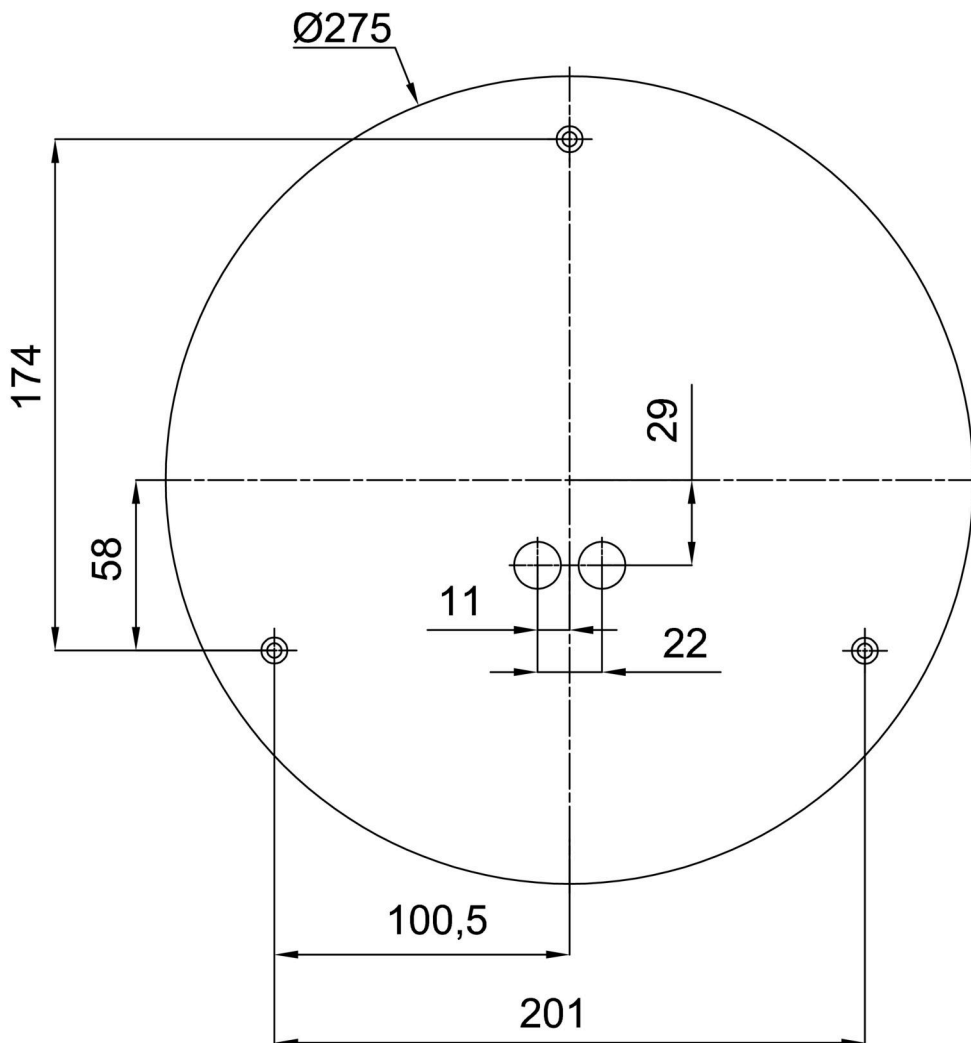

TECHNICAL SHEET

Multipower

Possibility of output adjustment by the user (DIP switch on the current source).

I [mA]	700	600	500	400	
[%]	100	86	71	57	

Logistic

EAN	8591728118006
Weight NTTO	2.8 Kg
Weight BTTO	3.1 Kg
Number of cartons	1 pcs
Package volume	0.017 m³
Package 1 width	0.375 m
Package 1 length	0.355 m
Package 1 height	0.13 m
Warranty*	60 months

*The warranty for the batteries is valid for 12 months from the date of purchase.

Installation dimensions: