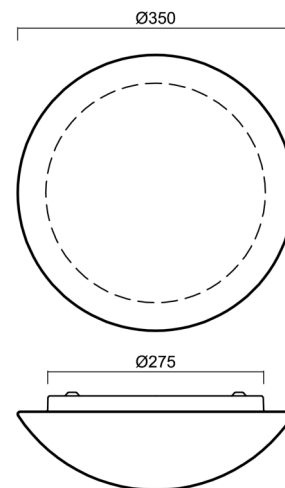

Technical

Types of luminaires	Dimmable
Mounting type	surface mounted
Base material	steel
Shade material	three-layer glass TRIPLEX OPAL
Base color	white Ral9003
Shade color	white
Holding the shade	folding system
Mounting location	ceiling/wall
Width	350 mm
Length	350 mm
Height	120 mm
Diameter	ø 350 mm
mounting holes (diameter)	4xø5mm
Installation wire (diameter)	2xø16mm
Energy Class	D
Impact strength	IK01
Operating temperature	from -20°C to +30°C

Lampshade

Product code	Name	Color	Description	Picture	Drawing
20003	062	white		