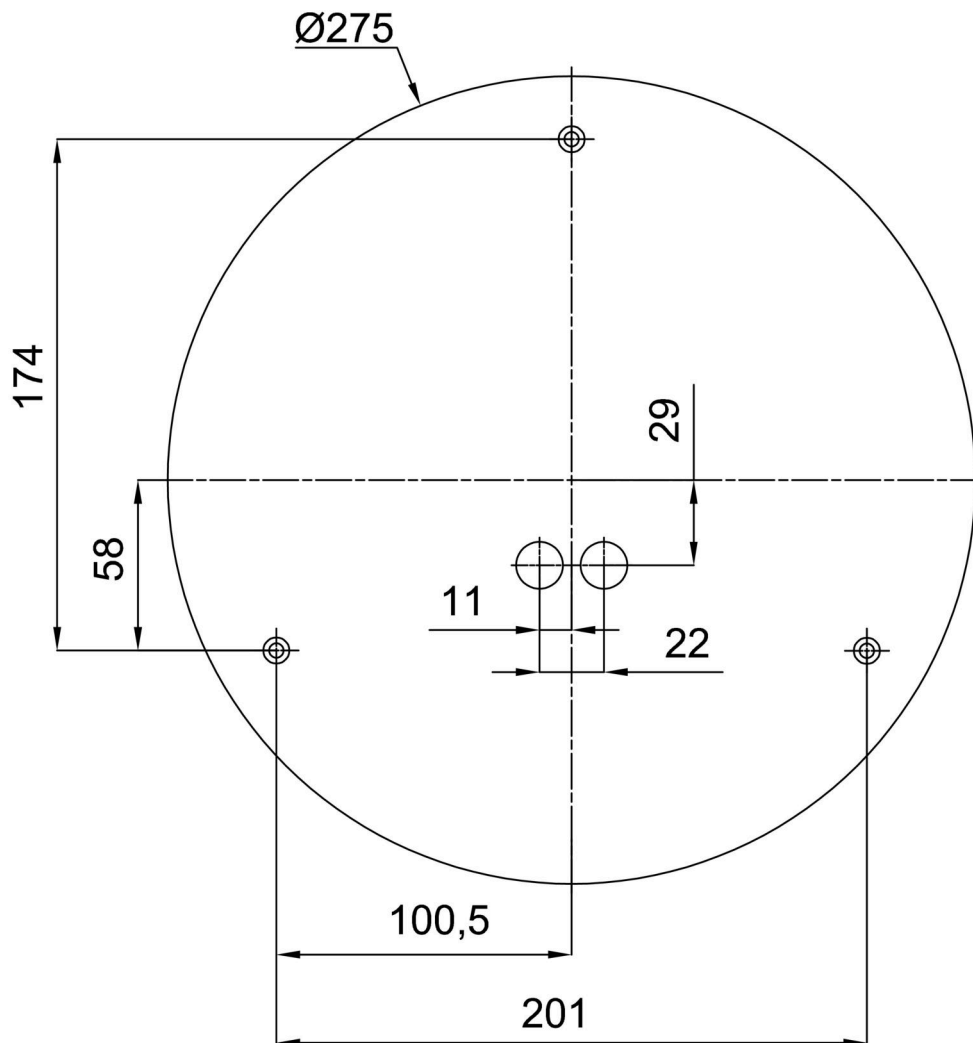

Logistic

EAN	8591728067526
Weight NTTO	2.8 Kg
Weight BTTO	3.1 Kg
Number of cartons	1 pcs
Package volume	0.017 m³
Package 1 width	0.375 m
Package 1 length	0.355 m
Package 1 height	0.13 m
Warranty*	60 months

*The warranty for the batteries is valid for 12 months from the date of purchase.

Installation dimensions: