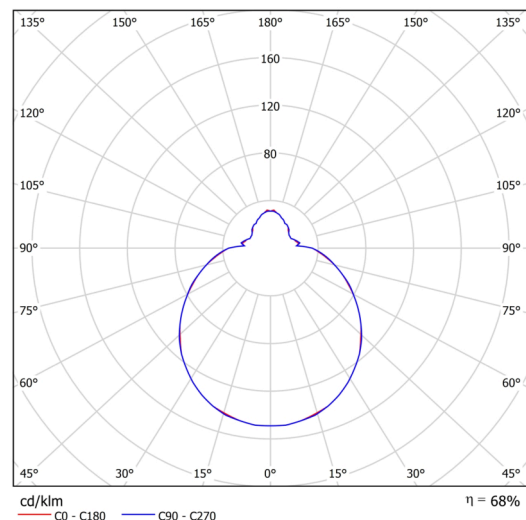

Luminous

Lum. flux of luminaire	1410 lm
Lum. flux of light source	2080 lm
Luminaire efficacy	108 lm/W
Temperature	4000 K
Rated life time LED L80/B10	100000 hours
CRI	Ra80
MacAdam	3
Blue light hazard	Risk group 0