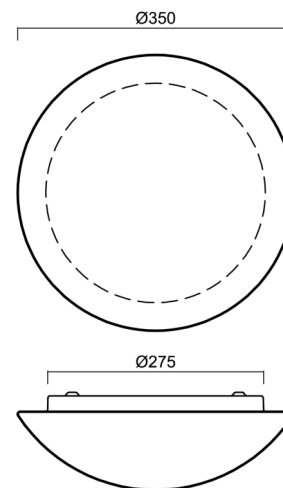

# AURA 3

Product code: AUR59509

Type: LED-1L14E500K63/062 4K#

Short description of the luminaire: White surface-mounted LED light ON/OFF with TRIPLEX OPAL glass shade.

## Technical

Types of luminaires	Classic on/off
Mounting type	surface mounted
Base material	steel
Shade material	three-layer glass TRIPLEX OPAL
Base color	white Ral9003
Shade color	white
Holding the shade	folding system
Mounting location	ceiling/wall
Width	350 mm
Length	350 mm
Height	120 mm
Diameter	ø 350 mm
mounting holes (diameter)	4xø5mm
Installation wire (diameter)	2xø16mm
Energy Class	D
Impact strength	IK01
Operating temperature	from -20°C to +30°C

## Lampshade

Product code	Name	Color	Description	Picture	Drawing
20003	062	white		