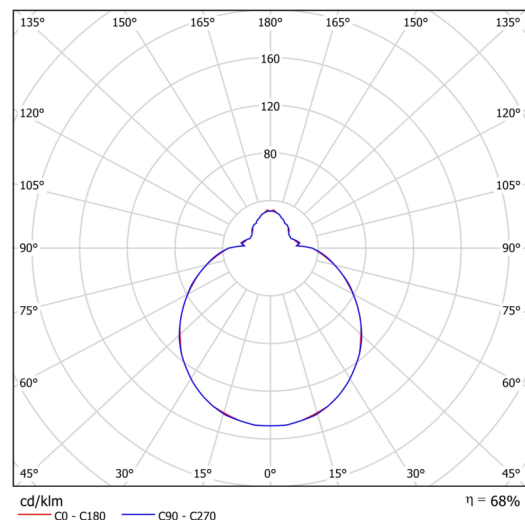

Luminous

Lum. flux of luminaire	1410 lm
Lum. flux of light source	2080 lm
Luminaire efficacy	108 lm/W
Temperature	4000 K
Rated life time LED L80/B10	100000 hours
CRI	Ra80
MacAdam	3
Blue light hazard	Risk group 0