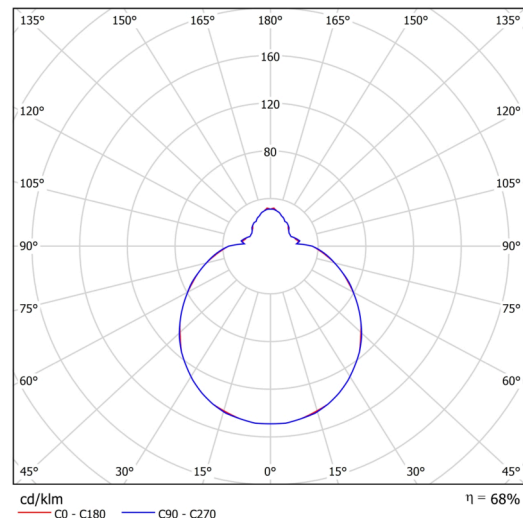

Luminous

Lum. flux of luminaire	1360 lm
Lum. flux of light source	2000 lm
Lum. flux of light source in emergency mode	150 lm
Luminaire efficacy	104 lm/W
Temperature	3000 K
Rated life time LED L80/B10	100000 hours
CRI	Ra80