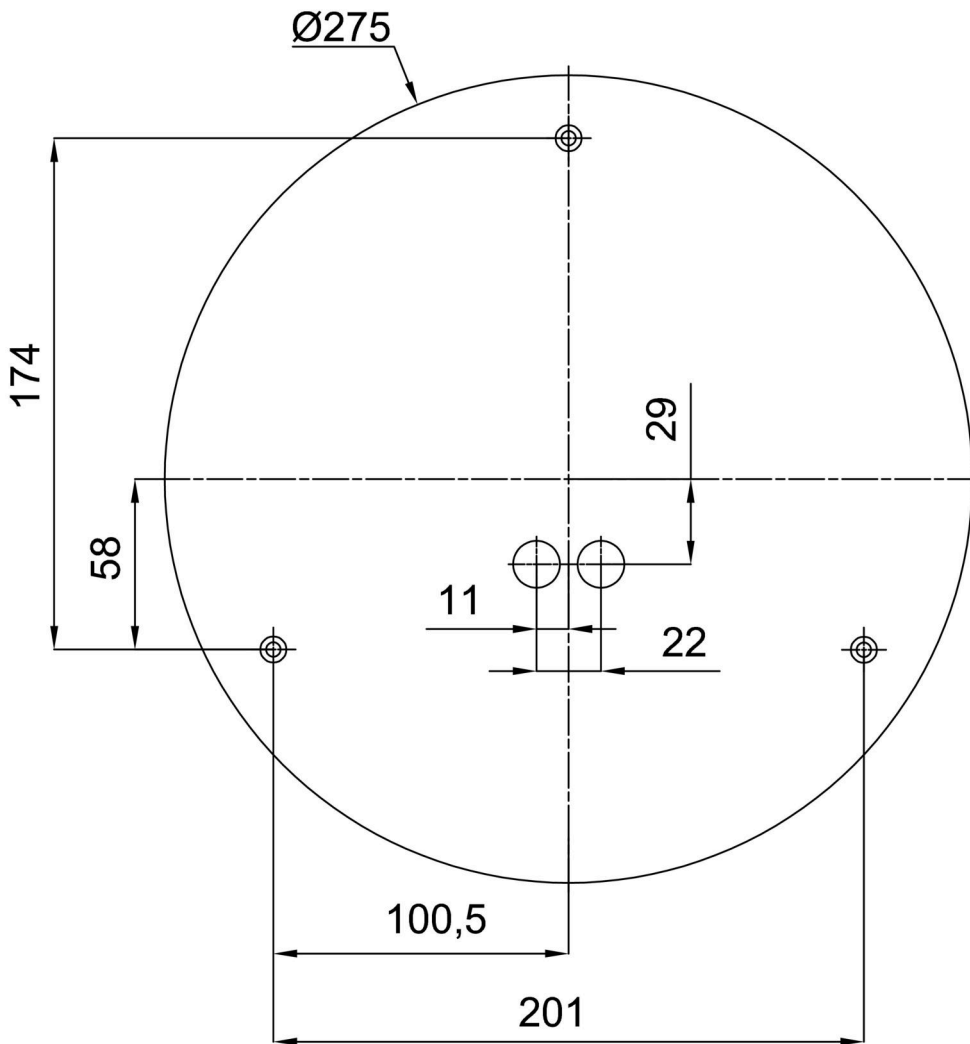

TECHNICAL SHEET

MacAdam	3
Blue light hazard	Risk group 0

Eulum data for calculation programs are available at www.osmont.cz.

Logistic

EAN	8591728066796
Weight NTTO	2.8 Kg
Weight BTTO	3.1 Kg
Number of cartons	1 pcs
Package volume	0.017 m³
Package 1 width	0.375 m
Package 1 length	0.355 m
Package 1 height	0.13 m
Warranty*	60 months

*The warranty for the batteries is valid for 12 months from the date of purchase.

Installation dimensions: