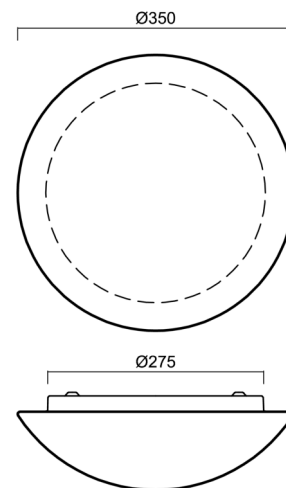

# AURA 3

Product code: AUR59010

Type: LED-1L14E500K63/062 HF 3K#

Short description of the luminaire: White surface-mounted LED light with sensor with TRIPLEX OPAL glass shade.

## Technical

Types of luminaires	Sensor
Mounting type	surface mounted
Base material	steel
Shade material	three-layer glass TRIPLEX OPAL
Base color	white Ral9003
Shade color	white
Holding the shade	folding system
Mounting location	ceiling/wall
Width	350 mm
Length	350 mm
Height	120 mm
Diameter	ø 350 mm
mounting holes (diameter)	4xø5mm
Installation wire (diameter)	2xø16mm
Energy Class	D
Impact strength	IK01
Operating temperature	from -20°C to +30°C

## Lampshade

Product code	Name	Color	Description	Picture	Drawing
20003	062	white		