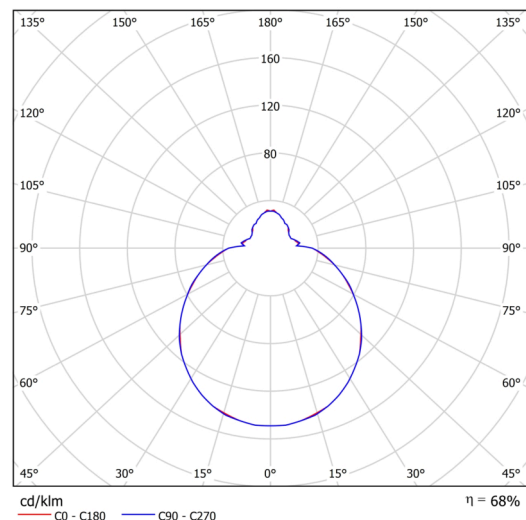

Luminous

Lum. flux of luminaire	1360 lm
Lum. flux of light source	2000 lm
Luminaire efficacy	104 lm/W
Temperature	3000 K
Rated life time LED L80/B10	100000 hours
CRI	Ra80
MacAdam	3
Blue light hazard	Risk group 0