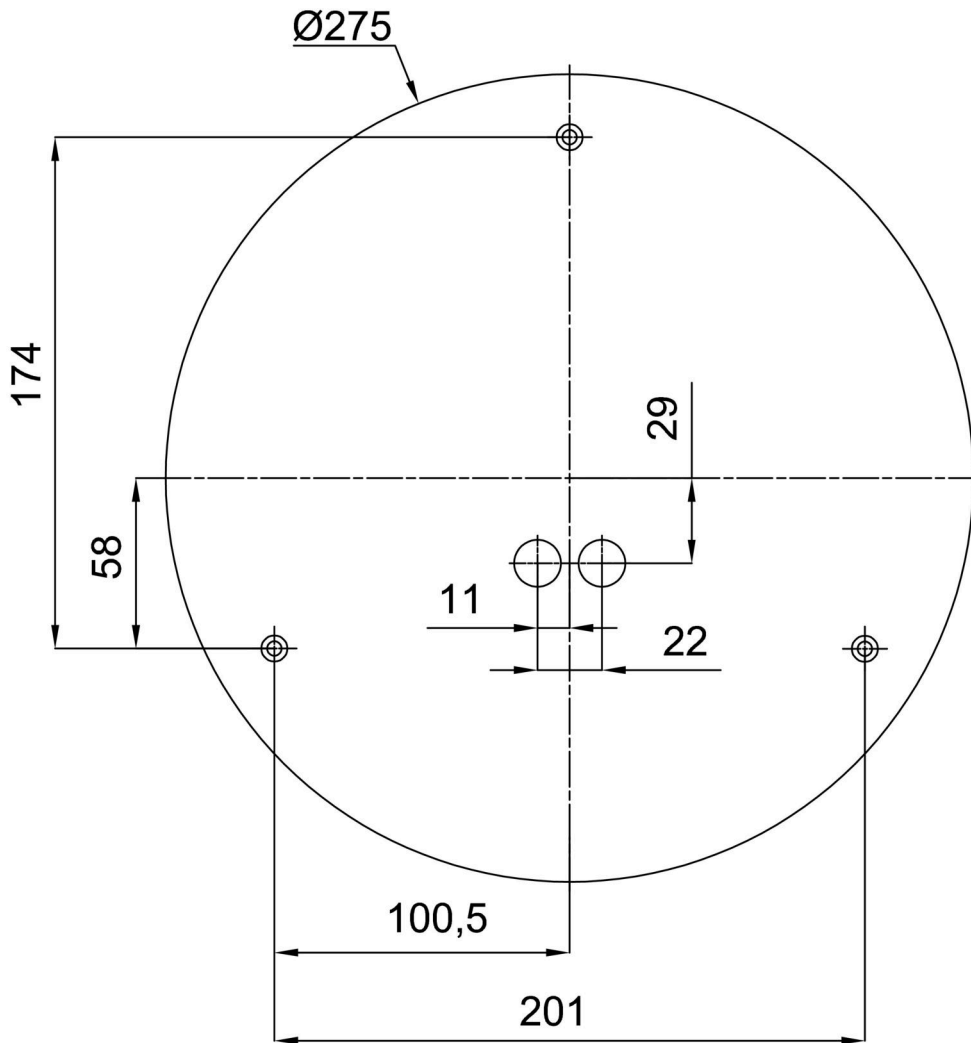

Logistic

EAN	8591728066727
Weight NTT0	2.8 Kg
Weight BTTO	3.1 Kg
Number of cartons	1 pcs
Package volume	0.017 m³
Package 1 width	0.375 m
Package 1 length	0.355 m
Package 1 height	0.13 m
Warranty*	60 months

*The warranty for the batteries is valid for 12 months from the date of purchase.

Installation dimensions: