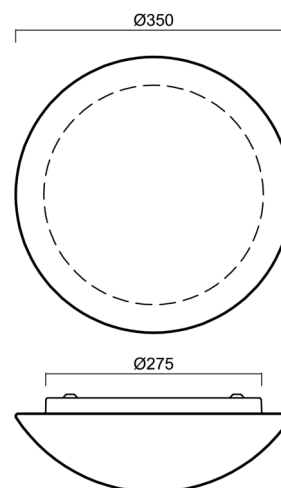

AURA 3

LED-1L14E500K63/062 3K#

WWW.OSMONT.CZ

AURA 3

Product code: AUR59009

Type: LED-1L14E500K63/062 3K#

Short description of the luminaire: White surface-mounted LED light ON/OFF with TRIPLEX OPAL glass shade.

Technical

Types of luminaires	Classic on/off
Mounting type	surface mounted
Base material	steel
Shade material	three-layer glass TRIPLEX OPAL
Base color	white Ral9003
Shade color	white
Holding the shade	folding system
Mounting location	ceiling/wall
Width	350 mm
Length	350 mm
Height	120 mm
Diameter	ø 350 mm
mounting holes (diameter)	4xø5mm
Installation wire (diameter)	2xø16mm
Energy Class	D
Impact strength	IK01
Operating temperature	from -20°C to +30°C

Lampshade

Product code	Name	Color	Description	Picture	Drawing
20003	062	white		