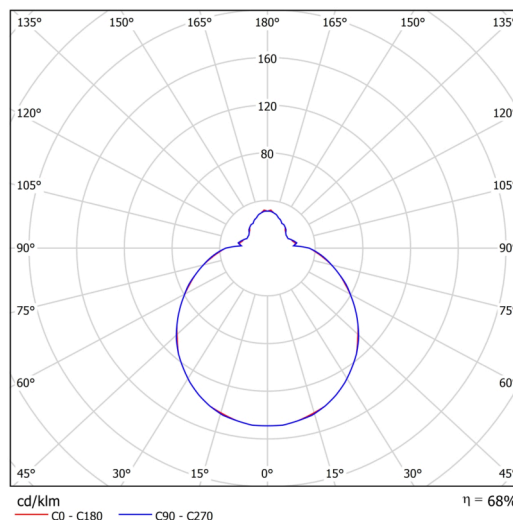

Luminous

Lum. flux of luminaire	1360 lm
Lum. flux of light source	2000 lm
Luminaire efficacy	104 lm/W
Temperature	3000 K
Rated life time LED L80/B10	100000 hours
CRI	Ra80
MacAdam	3
Blue light hazard	Risk group 0