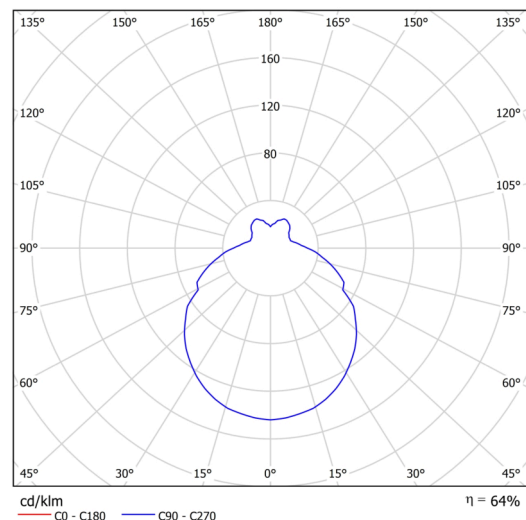

AURA 3

Product code: AUR40066

Type: IN-22DU63/062*

Short description of the luminaire: White surface-mounted E27 light ON/OFF with TRIPLEX OPAL glass shade.

Technical

Types of luminaires	Classic on/off
Mounting type	surface mounted
Base material	polycarbonate
Shade material	three-layer glass TRIPLEX OPAL
Base color	white Ral9003
Shade color	white
Holding the shade	folding system
Mounting location	ceiling/wall
Width	350 mm
Length	350 mm
Height	120 mm
Diameter	ø 350 mm
mounting holes (diameter)	4xø5mm
Installation wire (diameter)	2xø16mm
Impact strength	IK01
Operating temperature	from -20°C to +30°C

Electric

Power consumption	2x25 W
Coverage class	2
Ingress Protection	IP43
Socket	E27
terminal block	screw terminal block

Luminous

Blue light hazard	Risk group 0

Eulum data for calculation programs are available at www.osmont.cz.