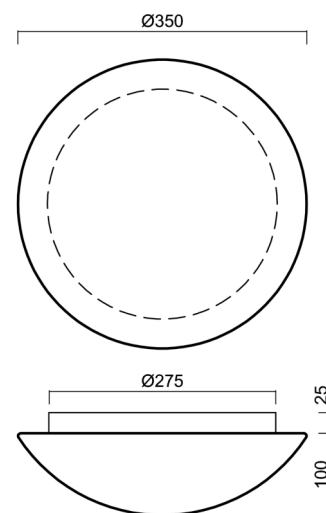

AURA 3

Product code: AUR40066

Type: IN-22DU63/062*

Short description of the luminaire: White surface-mounted E27 light ON/OFF with TRIPLEX OPAL glass shade.

Technical

Types of luminaires	Classic on/off
Mounting type	surface mounted
Base material	polycarbonate
Shade material	three-layer glass TRIPLEX OPAL
Base color	white Ral9003
Shade color	white
Holding the shade	folding system
Mounting location	ceiling/wall
Width	350 mm
Length	350 mm
Height	120 mm
Diameter	ø 350 mm
mounting holes (diameter)	4xø5mm
Installation wire (diameter)	2xø16mm
Impact strength	IK01
Operating temperature	from -20°C to +30°C

Electric

Power consumption	2x25 W
Coverage class	2
Ingress Protection	IP43
Socket	E27
terminal block	screw terminal block

Luminous

Blue light hazard	Risk group 0

Eulum data for calculation programs are available at www.osmont.cz.