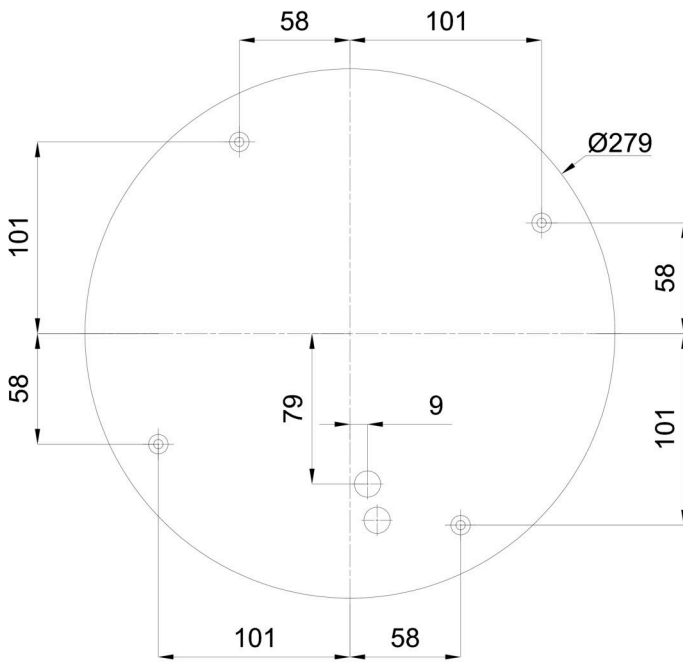

Logistic

EAN	8591728400668
Weight NTTO	2.5 Kg
Weight BTTO	2.8 Kg
Number of cartons	1 pcs
Package volume	0.017 m³
Package 1 width	0.375 m
Package 1 length	0.355 m
Package 1 height	0.13 m
Warranty*	60 months

*The warranty for the batteries is valid for 12 months from the date of purchase.

Installation dimensions: