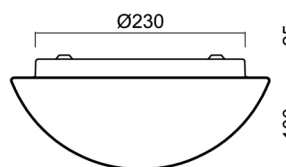

## Technical

Types of luminaires	Emergency combined
Mounting type	surface mounted
Base material	steel
Shade material	three-layer glass TRIPLEX OPAL
Base color	white Ral9003
Shade color	white
Holding the shade	folding system
Mounting location	ceiling/wall
Width	280 mm
Length	280 mm
Height	120 mm
Diameter	ø 280 mm
mounting holes (diameter)	4xø5mm
Installation wire (diameter)	2xø16mm
Energy Class	D
Impact strength	IK01
Operating temperature	from 0°C to +30°C