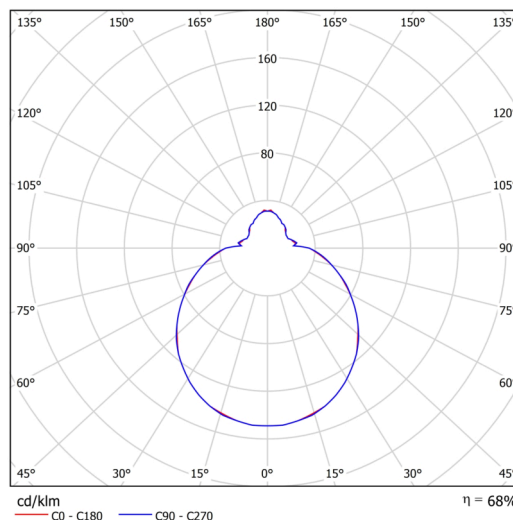

Luminous

Lum. flux of luminaire	1140 lm
Lum. flux of light source	1680 lm
Lum. flux of light source in emergency mode	150 lm
Luminaire efficacy	103 lm/W
Temperature	4000 K
Rated life time LED L80/B10	100000 hours
CRI	Ra80
MacAdam	3