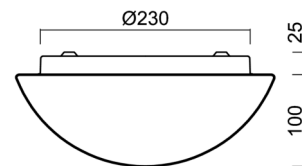

## Technical

Types of luminaires	Sensor
Mounting type	surface mounted
Base material	steel
Shade material	three-layer glass TRIPLEX OPAL
Base color	white Ral9003
Shade color	white
Holding the shade	folding system
Mounting location	ceiling/wall
Width	280 mm
Length	280 mm
Height	120 mm
Diameter	ø 280 mm
mounting holes (diameter)	4xø5mm
Installation wire (diameter)	2xø16mm
Energy Class	D
Impact strength	IK01
Operating temperature	from -20°C to +30°C