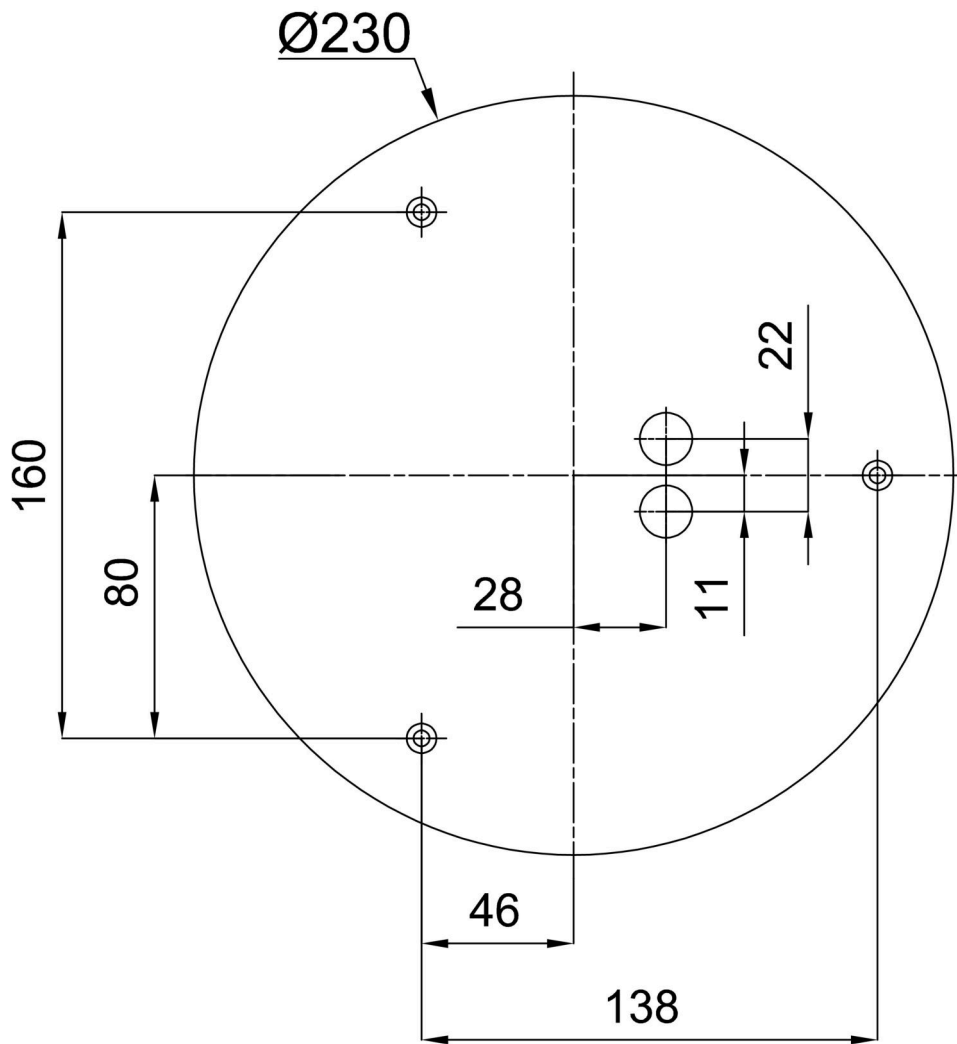

Logistic

EAN	8591728071172
Weight NTTO	1.7 Kg
Weight BTTO	1.9 Kg
Number of cartons	1 pcs
Package volume	0.011 m³
Package 1 width	0.3 m
Package 1 length	0.285 m
Package 1 height	0.13 m
Warranty*	60 months

*The warranty for the batteries is valid for 12 months from the date of purchase.

Installation dimensions: