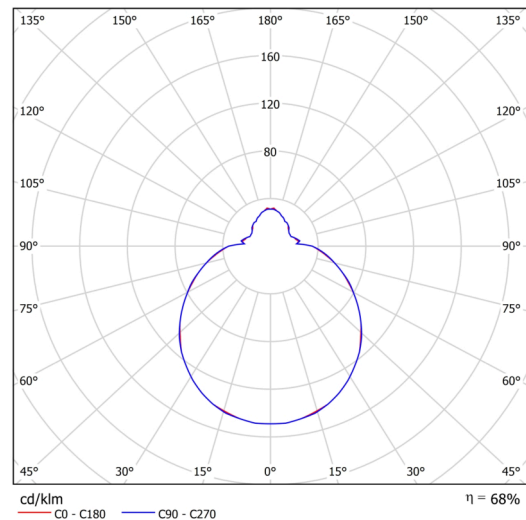

Luminous

Lum. flux of luminaire	1520/1580 lm
Lum. flux of light source	2230/2320 lm
Luminaire efficacy	101 lm/W
Temperature	3000/4000 K
Rated life time LED L80/B10	100000 hours
CRI	Ra80
MacAdam	3
Blue light hazard	Risk group 0