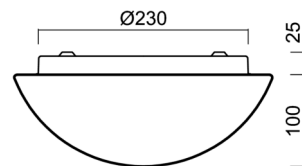

Eulum data for calculation programs are available at www.osmont.cz.