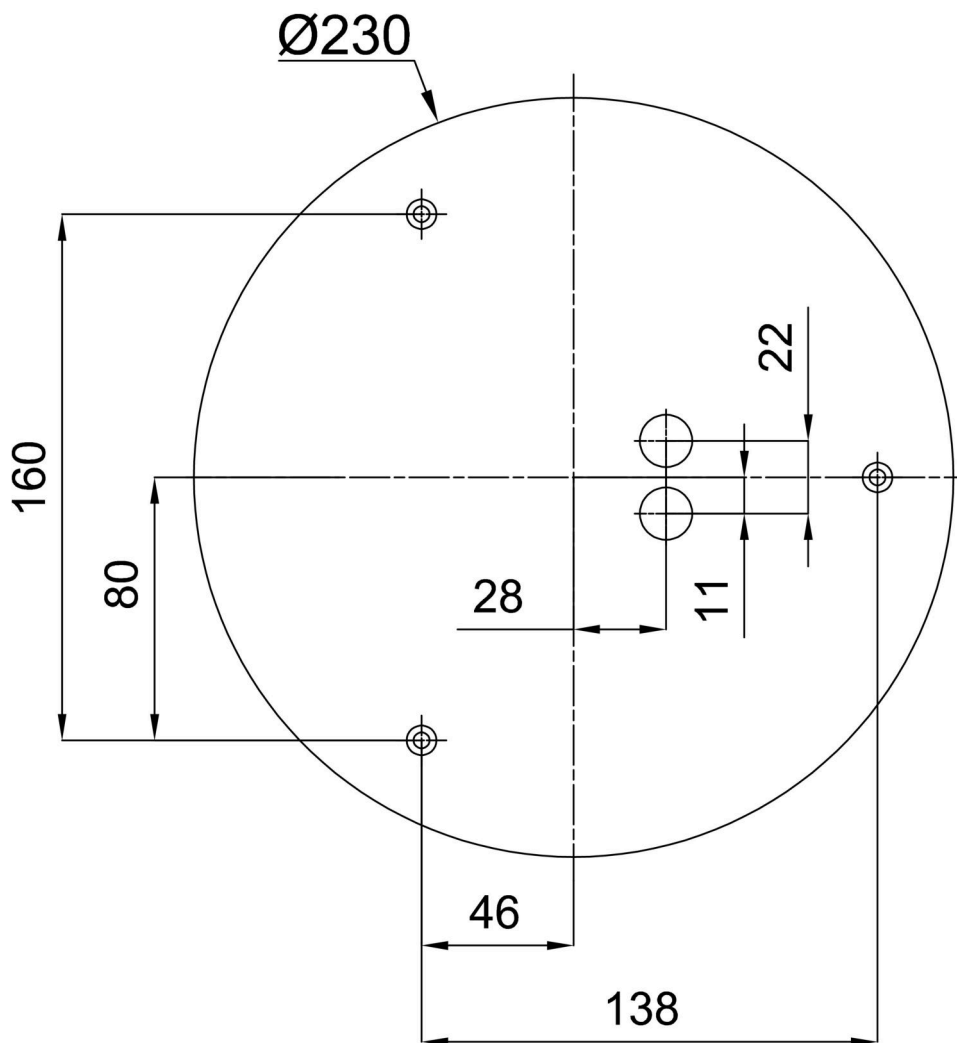

Technical

Types of luminaires	Sensor
Mounting type	surface mounted
Base material	steel
Shade material	three-layer glass TRIPLEX OPAL
Base color	white Ral9003
Shade color	white
Holding the shade	folding system
Mounting location	ceiling/wall
Width	280 mm
Length	280 mm
Height	120 mm
Diameter	ø 280 mm
mounting holes (diameter)	4xø5mm
Installation wire (diameter)	2xø16mm
Energy Class	D
Impact strength	IK01
Operating temperature	from -20°C to +30°C

*The warranty for the batteries is valid for 12 months from the date of purchase.

Installation dimensions:

Additional assortment:

Decorative collar

Product code	Name	Color	Description	Picture	Drawing
30123	K52/DL4	white Ra19003	the collar is held by the base		
30124	K52/DL14	polished stainless steel	the collar is held by the base		
30125	K52/DL15	brushed stainless steel	the collar is held by the base		