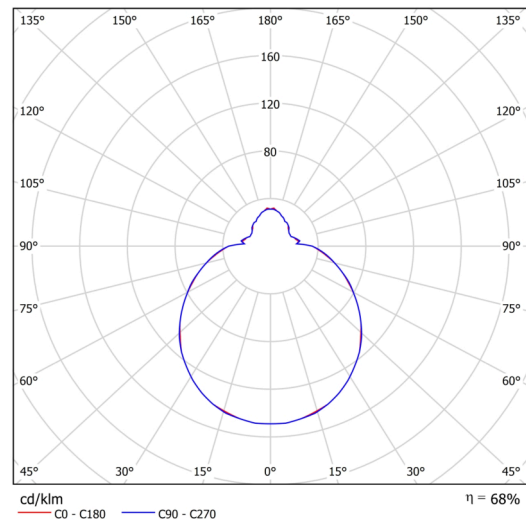

AURA 2

Product code: AUR71101

Type: LED-1L18E250K53/042 HF 3/4K#

Short description of the luminaire: White surface-mounted changeable LED light with sensor with TRIPLEX OPAL glass shade

Technical

Types of luminaires	Sensor
Mounting type	surface mounted
Base material	steel
Shade material	three-layer glass TRIPLEX OPAL
Base color	white Ral9003
Shade color	white
Holding the shade	folding system
Mounting location	ceiling/wall
Width	280 mm
Length	280 mm
Height	120 mm
Diameter	ø 280 mm
mounting holes (diameter)	4xø5mm
Installation wire (diameter)	2xø16mm
Energy Class	D
Impact strength	IK01
Operating temperature	from -20°C to +30°C

Electric

Power consumption	11 W
Ingress Protection	IP43
Socket	LED modul
Sensor	HF
terminal block	snap terminal block
Automatic circuit breaker type B10A	72 pcs
Automatic circuit breaker type B16A	116 pcs
Automatic circuit breaker type C10A	72 pcs
Automatic circuit breaker type C16A	116 pcs

Luminous

Lum. flux of luminaire	1090/1140 lm
Lum. flux of light source	1610/1680 lm
Luminaire efficacy	99 lm/W
Temperature	3000/4000 K
Rated life time LED L80/B10	100000 hours
CRI	Ra80
MacAdam	3
Blue light hazard	Risk group 0

Eulum data for calculation programs are available at www.osmont.cz.