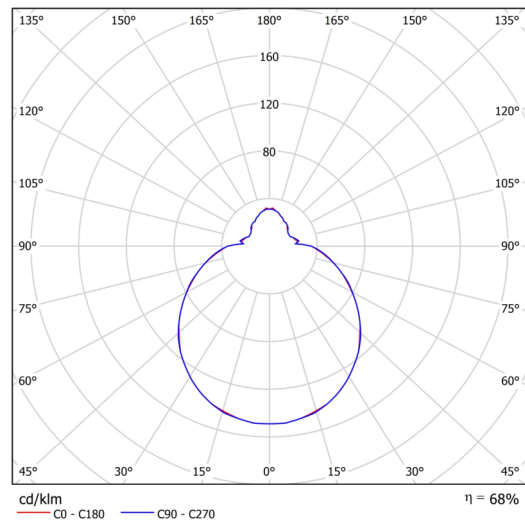

Luminous

Lum. flux of luminaire	1090 lm
Lum. flux of light source	1610 lm
Lum. flux of light source in emergency mode	150 lm
Luminaire efficacy	99 lm/W
Temperature	3000 K
Rated life time LED L80/B10	100000 hours
CRI	Ra80
MacAdam	3