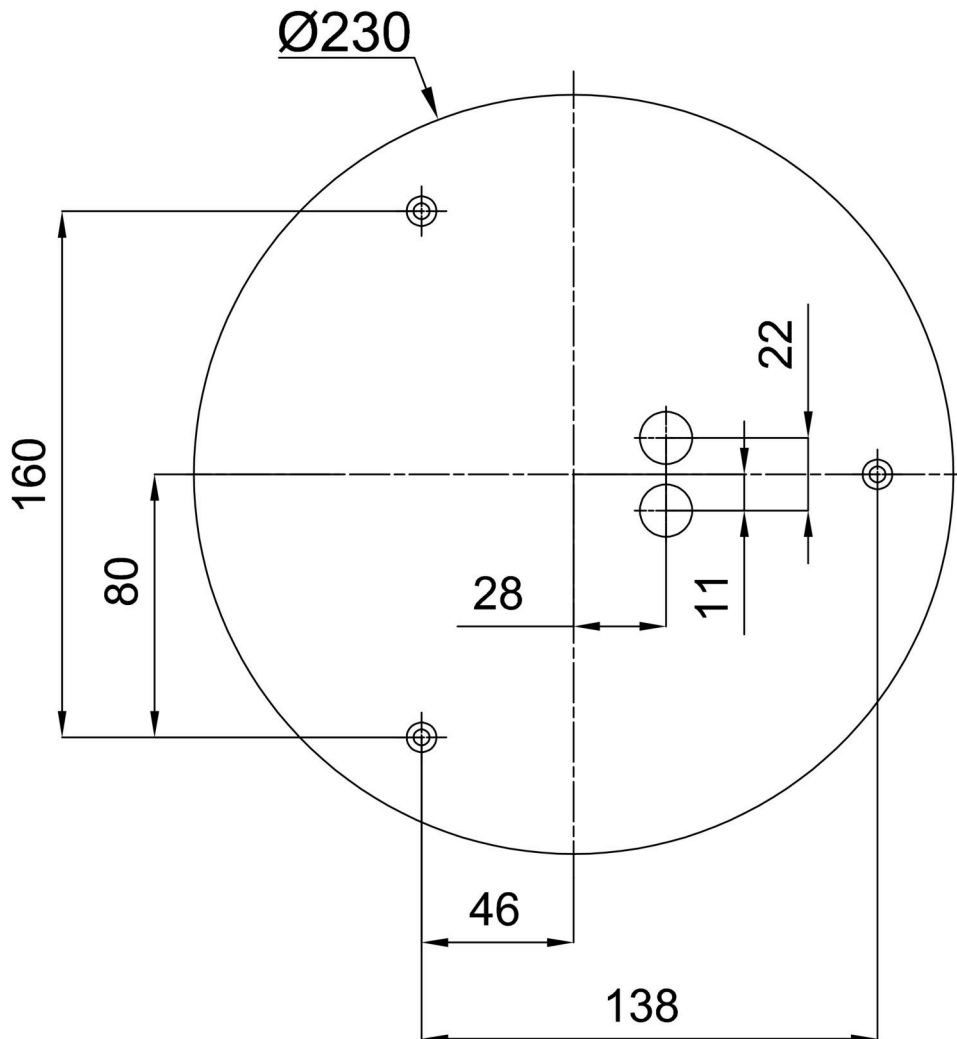

## Technical

Types of luminaires	Emergency combined
Mounting type	surface mounted
Base material	steel
Shade material	three-layer glass TRIPLEX OPAL
Base color	white Ral9003
Shade color	white
Holding the shade	folding system
Mounting location	ceiling/wall
Width	280 mm
Length	280 mm
Height	120 mm
Diameter	ø 280 mm
mounting holes (diameter)	4xø5mm
Installation wire (diameter)	2xø16mm
Energy Class	D
Impact strength	IK01
Operating temperature	from 0°C to +30°C

## Installation dimensions: