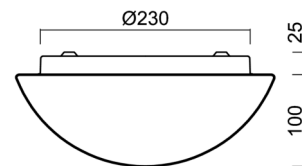

## Technical

Types of luminaires	Emergency combined
Mounting type	surface mounted
Base material	steel
Shade material	three-layer glass TRIPLEX OPAL
Base color	white Ral9003
Shade color	white
Holding the shade	folding system
Mounting location	ceiling/wall
Width	280 mm
Length	280 mm
Height	120 mm
Diameter	ø 280 mm
mounting holes (diameter)	4xø5mm
Installation wire (diameter)	2xø16mm
Energy Class	D
Impact strength	IK01
Operating temperature	from 0°C to +30°C