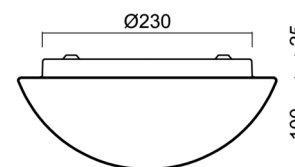

Eulum data for calculation programs are available at www.osmont.cz.