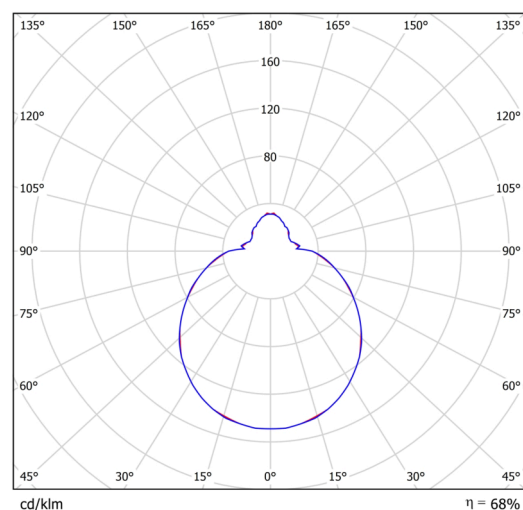

AURA 2

Product code: AUR71002

Type: LED-1L18E250K53/042 DALI 3K#

Short description of the luminaire: White surface-mounted LED light DALI with TRIPLEX OPAL glass shade

Technical

Types of luminaires	Dimmable
Mounting type	surface mounted
Base material	steel
Shade material	three-layer glass TRIPLEX OPAL
Base color	white Ral9003
Shade color	white
Holding the shade	folding system
Mounting location	ceiling/wall
Width	280 mm
Length	280 mm
Height	120 mm
Diameter	ø 280 mm
mounting holes (diameter)	4xø5mm
Installation wire (diameter)	2xø16mm
Energy Class	D
Impact strength	IK01
Operating temperature	from -20°C to +30°C

Electric

Power consumption	11 W
Ingress Protection	IP43
Socket	LED modul
terminal block	snap terminal block
Automatic circuit breaker type B10A	31 pcs
Automatic circuit breaker type B16A	50 pcs
Automatic circuit breaker type C10A	52 pcs
Automatic circuit breaker type C16A	85 pcs

Luminous

Lum. flux of luminaire	1090 lm
Lum. flux of light source	1610 lm
Luminaire efficacy	99 lm/W
Temperature	3000 K
Rated life time LED L80/B10	100000 hours
CRI	Ra80
MacAdam	3
Blue light hazard	Risk group 0

Eulum data for calculation programs are available at www.osmont.cz.