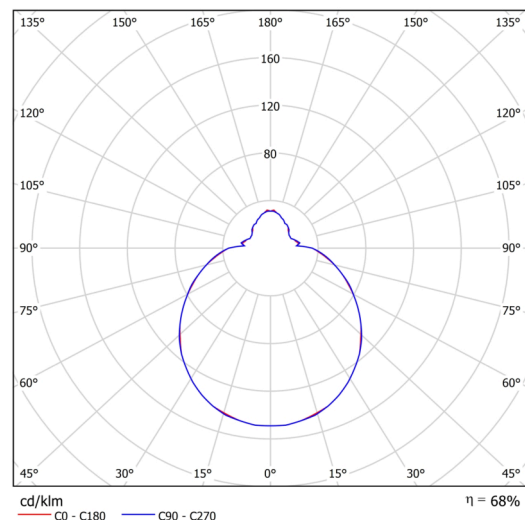

AURA 2

Product code: AUR71001

Type: LED-1L18E250K53/042 HF 3K#

Short description of the luminaire: White surface-mounted LED light with sensor with TRIPLEX OPAL glass shade

Technical

Types of luminaires	Sensor
Mounting type	surface mounted
Base material	steel
Shade material	three-layer glass TRIPLEX OPAL
Base color	white Ral9003
Shade color	white
Holding the shade	folding system
Mounting location	ceiling/wall
Width	280 mm
Length	280 mm
Height	120 mm
Diameter	ø 280 mm
mounting holes (diameter)	4xø5mm
Installation wire (diameter)	2xø16mm
Energy Class	D
Impact strength	IK01
Operating temperature	from -20°C to +30°C

Electric

Power consumption	11 W
Ingress Protection	IP43
Socket	LED modul
Sensor	HF
terminal block	snap terminal block
Automatic circuit breaker type B10A	72 pcs
Automatic circuit breaker type B16A	116 pcs
Automatic circuit breaker type C10A	72 pcs
Automatic circuit breaker type C16A	116 pcs

Luminous

Lum. flux of luminaire	1090 lm
Lum. flux of light source	1610 lm
Luminaire efficacy	99 lm/W
Temperature	3000 K
Rated life time LED L80/B10	100000 hours
CRI	Ra80
MacAdam	3
Blue light hazard	Risk group 0

Eulum data for calculation programs are available at www.osmont.cz.