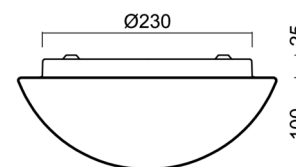

Eulum data for calculation programs are available at www.osmont.cz.