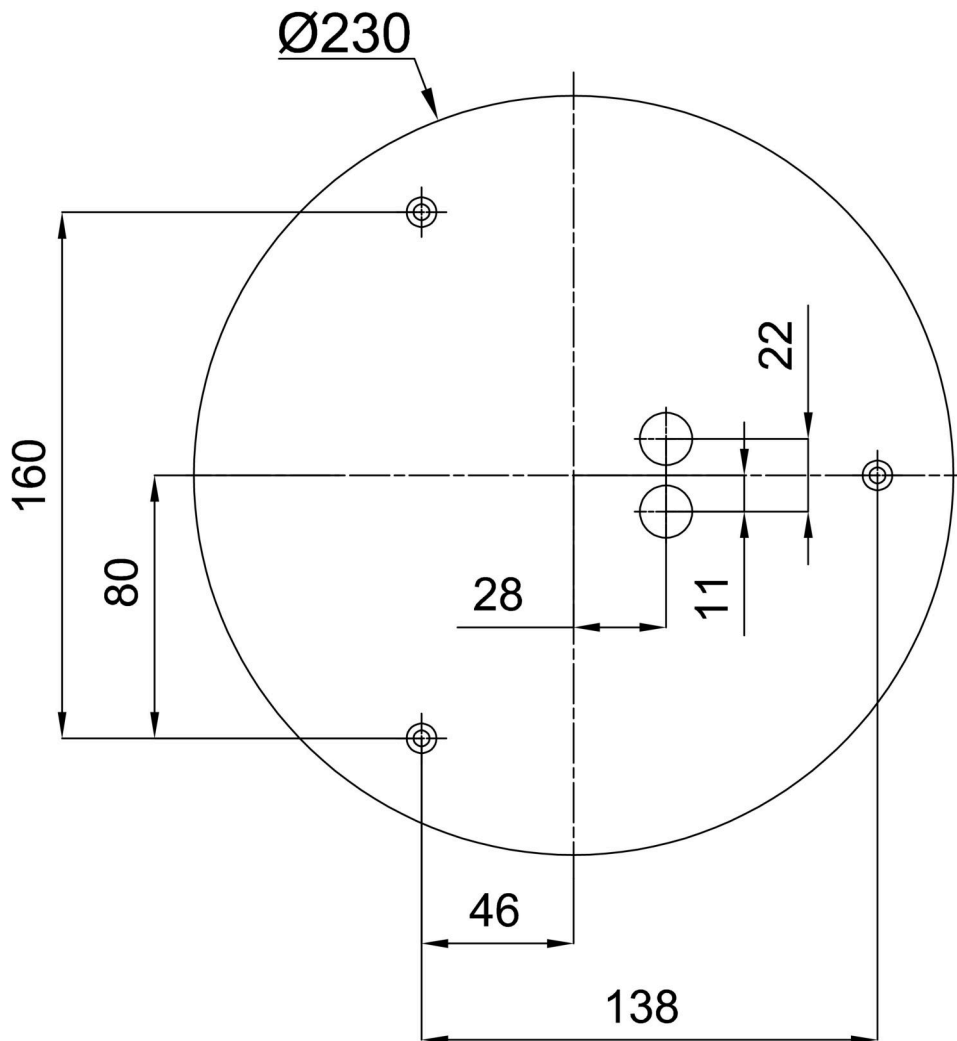

Technical

Types of luminaires	Classic on/off
Mounting type	surface mounted
Base material	steel
Shade material	three-layer glass TRIPLEX OPAL
Base color	white Ral9003
Shade color	white
Holding the shade	folding system
Mounting location	ceiling/wall
Width	280 mm
Length	280 mm
Height	120 mm
Diameter	ø 280 mm
mounting holes (diameter)	4xø5mm
Installation wire (diameter)	2xø16mm
Energy Class	D
Impact strength	IK01
Operating temperature	from -20°C to +30°C

cd/klm — C0 - C180 — C90 - C270 $\eta = 68\%$

Eulum data for calculation programs are available at www.osmont.cz.

Logistic

EAN	8591728071097
Weight NTTO	1.7 Kg
Weight BTTO	1.9 Kg
Number of cartons	1 pcs
Package volume	0.011 m ³
Package 1 width	0.3 m
Package 1 length	0.285 m
Package 1 height	0.13 m
Warranty*	60 months

*The warranty for the batteries is valid for 12 months from the date of purchase.

Installation dimensions:

Additional assortment:

Decorative collar

Product code	Name	Color	Description	Picture	Drawing
30123	K52/DL4	white Ra19003	the collar is held by the base		
30124	K52/DL14	polished stainless steel	the collar is held by the base		
30125	K52/DL15	brushed stainless steel	the collar is held by the base		