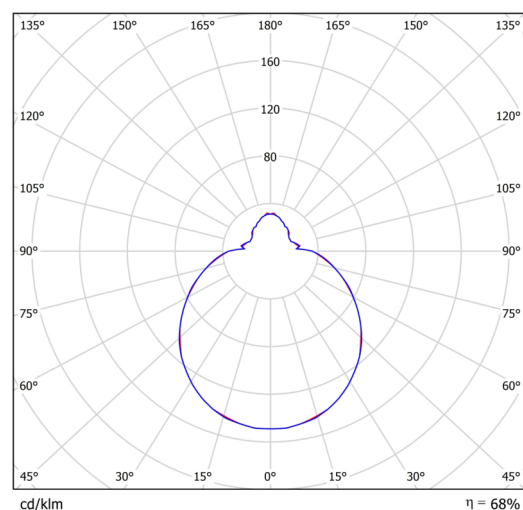

AURA 2

Product code: AUR71000

Type: LED-1L18E250K53/042 3K#

Short description of the luminaire: White surface-mounted LED light ON/OFF with TRIPLEX OPAL glass shade

Technical

Types of luminaires	Classic on/off
Mounting type	surface mounted
Base material	steel
Shade material	three-layer glass TRIPLEX OPAL
Base color	white Ral9003
Shade color	white
Holding the shade	folding system
Mounting location	ceiling/wall
Width	280 mm
Length	280 mm
Height	120 mm
Diameter	ø 280 mm
mounting holes (diameter)	4xø5mm
Installation wire (diameter)	2xø16mm
Energy Class	D
Impact strength	IK01
Operating temperature	from -20°C to +30°C

Electric

Power consumption	11 W
Ingress Protection	IP43
Socket	LED modul
terminal block	snap terminal block
Automatic circuit breaker type B10A	72 pcs
Automatic circuit breaker type B16A	116 pcs
Automatic circuit breaker type C10A	72 pcs
Automatic circuit breaker type C16A	116 pcs

Luminous

Lum. flux of luminaire	1090 lm
Lum. flux of light source	1610 lm
Luminaire efficacy	99 lm/W
Temperature	3000 K
Rated life time LED L80/B10	100000 hours
CRI	Ra80
MacAdam	3
Blue light hazard	Risk group 0

cd/klm — C0 - C180 — C90 - C270 $\eta = 68\%$

Eulum data for calculation programs are available at www.osmont.cz.