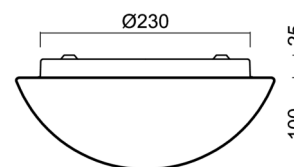

Technical

Types of luminaires	Emergency combined
Mounting type	surface mounted
Base material	steel
Shade material	three-layer glass TRIPLEX OPAL
Base color	white Ral9003
Shade color	white
Holding the shade	folding system
Mounting location	ceiling/wall
Width	280 mm
Length	280 mm
Height	120 mm
mounting holes (diameter)	4xØ5mm
Cable entrance	2xØ16mm
Energy Class	D
Impact strength	IK01
Operating temperature	from 0°C to +30°C

Eulum data for calculation programs are available at www.osmont.cz.

Logistic

EAN	8591728148928
Weight NTTO	1.7 Kg
Weight BTTO	1.9 Kg
Number of cartons	1 pcs
Package volume	0.011 m ³
Package 1 width	0.285 m
Package 1 length	0.3 m
Package 1 height	0.13 m
Warranty*	60 months