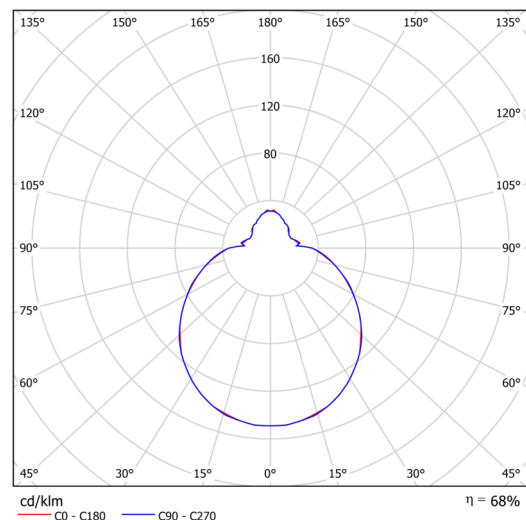

Luminous

Lum. flux of luminaire	1520 lm
Lum. flux of light source	2230 lm
Lum. flux of light source in emergency mode	200 lm
Temperature	3000 K
Rated life time LED L80/B10	100000 hours
CRI	Ra80
MacAdam	3
Blue light hazard	Risk group 0

Eulum data for calculation programs are available at www.osmont.cz.