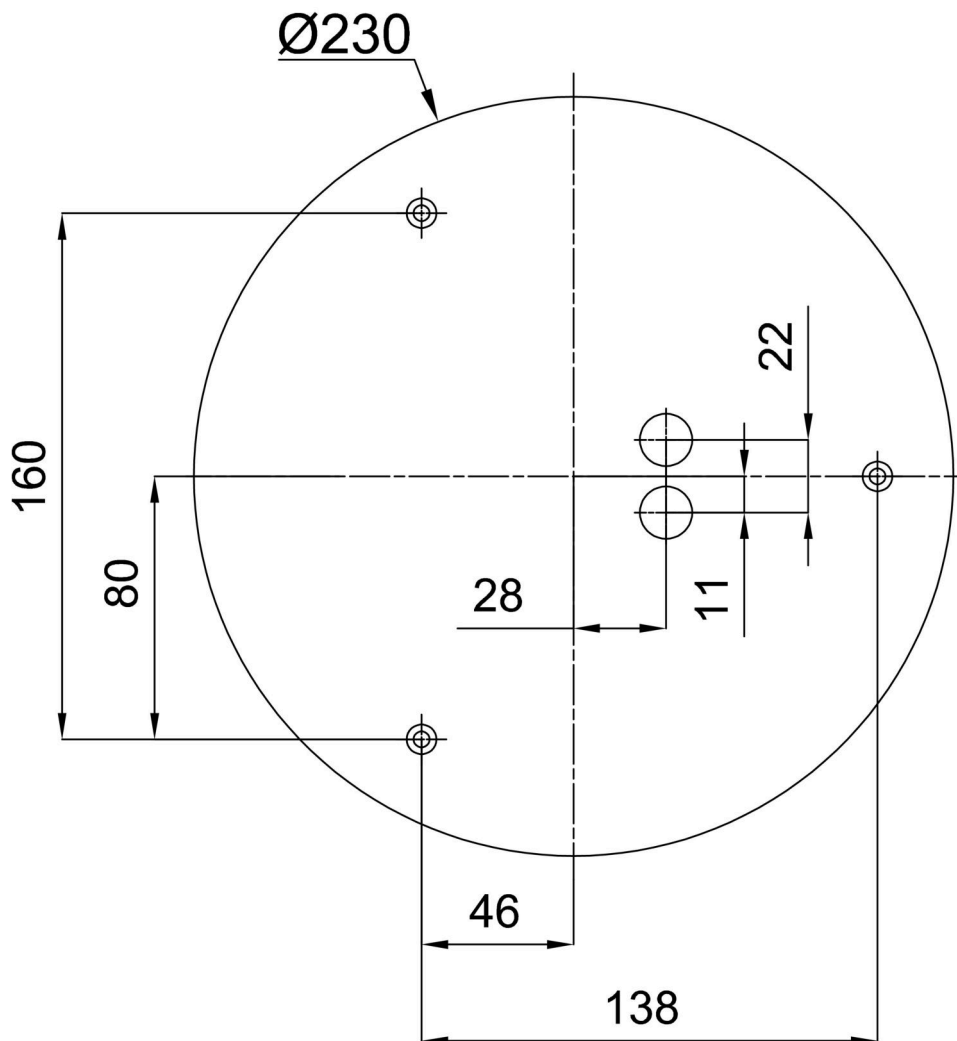

Technical

Types of luminaires	Emergency combined
Mounting type	surface mounted
Base material	steel
Shade material	three-layer glass TRIPLEX OPAL
Base color	white Ral9003
Shade color	white
Holding the shade	folding system
Mounting location	ceiling/wall
Width	280 mm
Length	280 mm
Height	120 mm
Diameter	ø 280 mm
mounting holes (diameter)	4xø5mm
Installation wire (diameter)	2xø16mm
Energy Class	D
Impact strength	IK01
Operating temperature	from 0°C to +30°C

TECHNICAL SHEET

Blue light hazard	Risk group 0
-------------------	--------------

Eulum data for calculation programs are available at www.osmont.cz.

Logistic

EAN	8591728067496
Weight NTTO	1.7 Kg
Weight BTTO	1.9 Kg
Number of cartons	1 pcs
Package volume	0.011 m ³
Package 1 width	0.3 m
Package 1 length	0.285 m
Package 1 height	0.13 m
Warranty*	60 months

*The warranty for the batteries is valid for 12 months from the date of purchase.

Installation dimensions:

Additional assortment:

Decorative collar

Product code	Name	Color	Description	Picture	Drawing
30123	K52/DL4	white Ra19003	the collar is held by the base		
30124	K52/DL14	polished stainless steel	the collar is held by the base		
30125	K52/DL15	brushed stainless steel	the collar is held by the base		