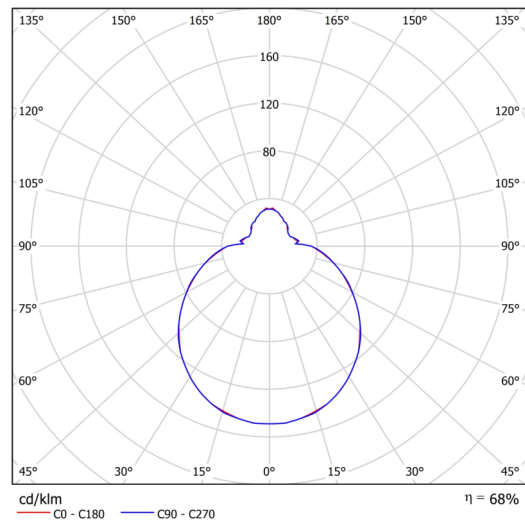

Luminous

Lum. flux of luminaire	1580 lm
Lum. flux of light source	2320 lm
Lum. flux of light source in emergency mode	150 lm
Luminaire efficacy	105 lm/W
Temperature	4000 K
Rated life time LED L80/B10	100000 hours
CRI	Ra80
MacAdam	3