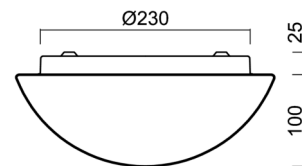

Technical

Types of luminaires	Emergency combined
Mounting type	surface mounted
Base material	steel
Shade material	three-layer glass TRIPLEX OPAL
Base color	white Ral9003
Shade color	white
Holding the shade	folding system
Mounting location	ceiling/wall
Width	280 mm
Length	280 mm
Height	120 mm
Diameter	ø 280 mm
mounting holes (diameter)	4xø5mm
Installation wire (diameter)	2xø16mm
Energy Class	D
Impact strength	IK01
Operating temperature	from 0°C to +30°C