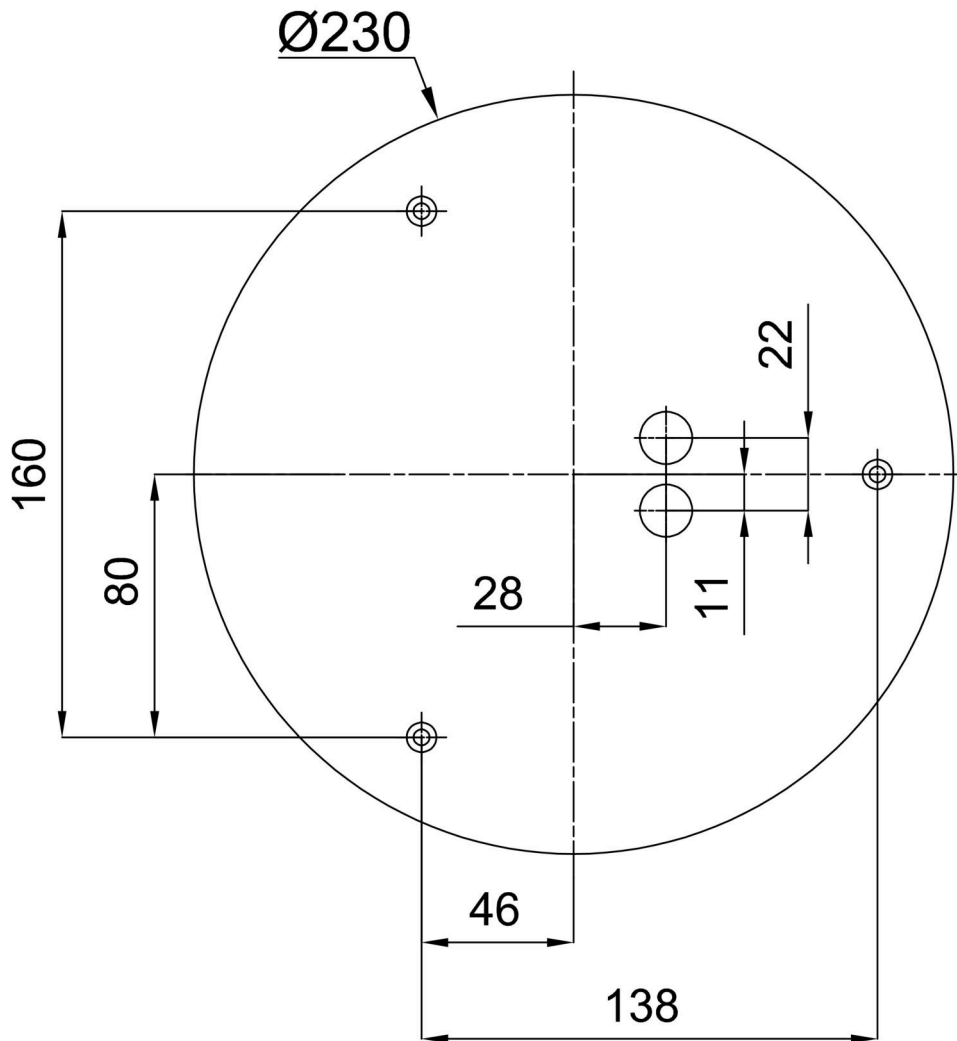

## Technical

Types of luminaires	Emergency combined
Mounting type	surface mounted
Base material	steel
Shade material	three-layer glass TRIPLEX OPAL
Base color	white Ral9003
Shade color	white
Holding the shade	folding system
Mounting location	ceiling/wall
Width	280 mm
Length	280 mm
Height	120 mm
Diameter	ø 280 mm
mounting holes (diameter)	4xø5mm
Installation wire (diameter)	2xø16mm
Energy Class	D
Impact strength	IK01
Operating temperature	from 0°C to +30°C

## Installation dimensions: