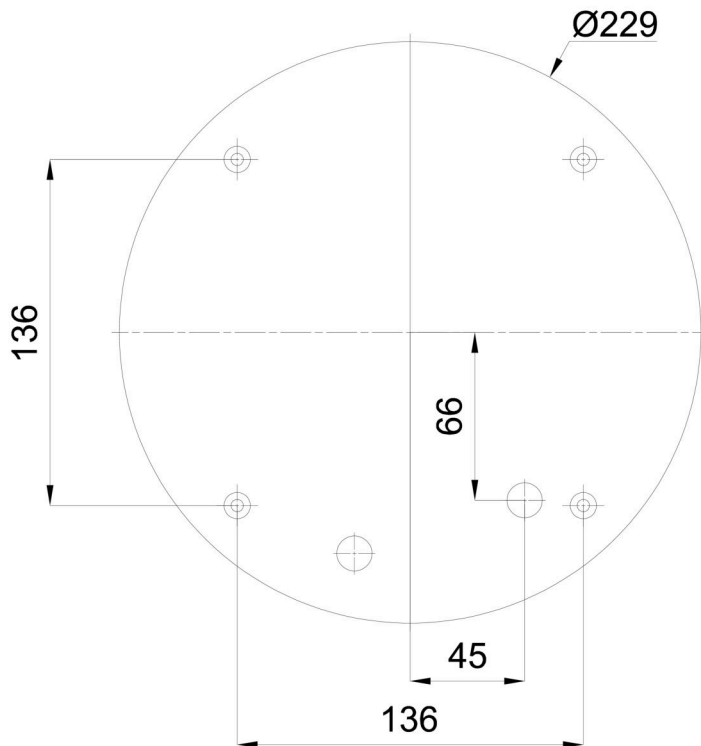

Types of luminaires	Classic on/off
Mounting type	surface mounted
Base material	polycarbonate
Shade material	three-layer glass TRIPLEX OPAL
Base color	white Ral9003
Shade color	white
Holding the shade	folding system
Mounting location	ceiling/wall
Width	280 mm
Length	280 mm
Height	120 mm
Diameter	ø 280 mm
mounting holes (diameter)	4xø5mm
Installation wire (diameter)	2xø14mm
Impact strength	IK01

TECHNICAL SHEET

Logistic

EAN	8591728400422
Weight NTTO	1.4 Kg
Weight BTTO	1.6 Kg
Number of cartons	1 pcs
Package volume	0.011 m ³
Package 1 width	0.3 m
Package 1 length	0.285 m
Package 1 height	0.13 m
Warranty*	60 months

*The warranty for the batteries is valid for 12 months from the date of purchase.

Installation dimensions:

Additional assortment:

Lampshade

Product code	Name	Color	Description	Picture	Drawing
20002	042	white		