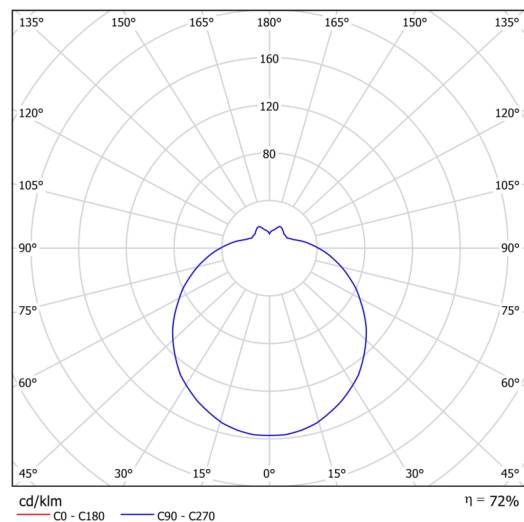

AURA 2

Product code: AUR40042

Type: IN-12DU52/042*

Short description of the luminaire: White surface-mounted E27 light ON/OFF with TRIPLEX OPAL glass shade.

Technical

Types of luminaires	Classic on/off
Mounting type	surface mounted
Base material	polycarbonate
Shade material	three-layer glass TRIPLEX OPAL
Base color	white Ral9003
Shade color	white
Holding the shade	folding system
Mounting location	ceiling/wall
Width	280 mm
Length	280 mm
Height	120 mm
Diameter	ø 280 mm
mounting holes (diameter)	4xø5mm
Installation wire (diameter)	2xø14mm
Impact strength	IK01

Electric

Power consumption	25 W
Coverage class	2
Ingress Protection	IP43
Socket	E27
terminal block	screw terminal block

Luminous

Blue light hazard	Risk group 0

Eulum data for calculation programs are available at www.osmont.cz.