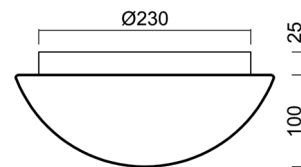

Types of luminaires	Classic on/off
Mounting type	surface mounted
Base material	polycarbonate
Shade material	three-layer glass TRIPLEX OPAL
Base color	white Ral9003
Shade color	white
Holding the shade	folding system
Mounting location	ceiling/wall
Width	280 mm
Length	280 mm
Height	120 mm
Diameter	ø 280 mm
mounting holes (diameter)	4xø5mm
Installation wire (diameter)	2xø14mm
Impact strength	IK01

TECHNICAL SHEET

Logistic

EAN	8591728400422
Weight NTTO	1.4 Kg
Weight BTTO	1.6 Kg
Number of cartons	1 pcs
Package volume	0.011 m ³
Package 1 width	0.3 m
Package 1 length	0.285 m
Package 1 height	0.13 m
Warranty*	60 months