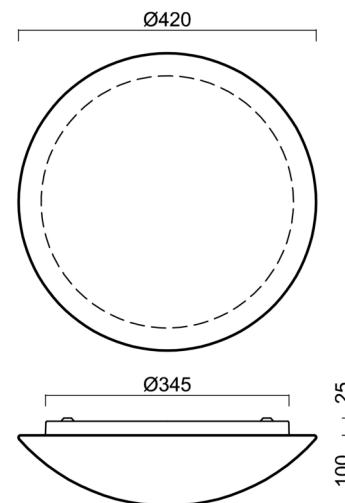

Technical

Types of luminaires	Dimmable
Mounting type	surface mounted
Base material	steel
Shade material	three-layer glass TRIPLEX OPAL
Base color	white Ral9003
Shade color	white
Holding the shade	bayonet
Mounting location	ceiling/wall
Width	420 mm
Length	420 mm
Height	125 mm
Diameter	ø 420 mm
mounting holes (diameter)	3xø5mm
Installation wire (diameter)	2xø16mm
Energy Class	D
Impact strength	IK01
Operating temperature	from -20°C to +30°C