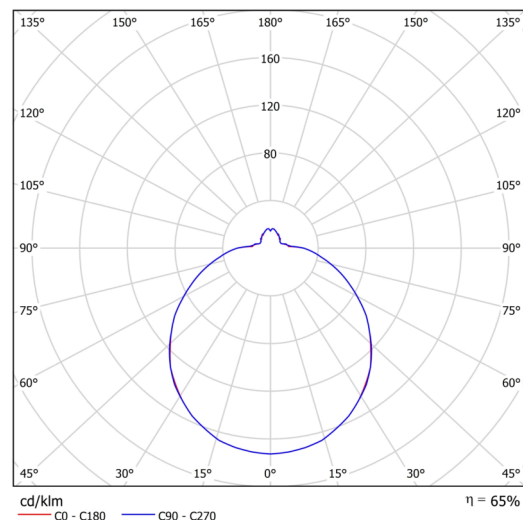

Luminous

Lum. flux of luminaire	2440/2540 lm
Lum. flux of light source	3750/3910 lm
Luminaire efficacy	101 lm/W
Temperature	3000/4000 K
Rated life time LED L80/B10	100000 hours
CRI	Ra80
MacAdam	3
Blue light hazard	Risk group 0