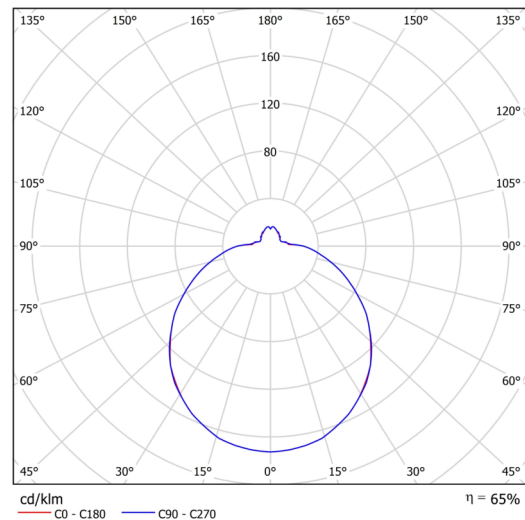

Luminous

Lum. flux of luminaire	2540 lm
Lum. flux of light source	3910 lm
Lum. flux of light source in emergency mode	150 lm
Luminaire efficacy	105 lm/W
Temperature	4000 K
Rated life time LED L80/B10	100000 hours
CRI	Ra80