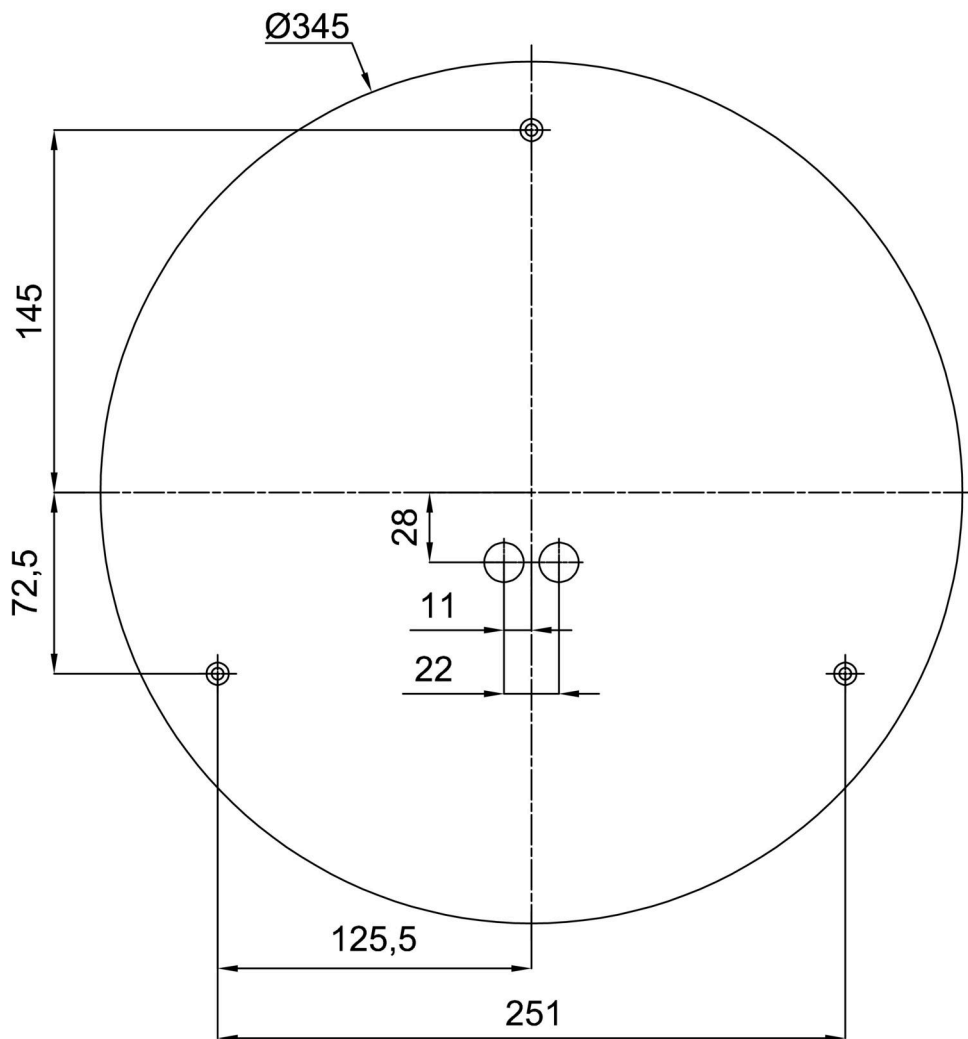

TECHNICAL SHEET

MacAdam	3
Blue light hazard	Risk group 0

Eulum data for calculation programs are available at www.osmont.cz.

Logistic

EAN	8591728070274
Weight NTTO	3.2 Kg
Weight BTTO	3.6 Kg
Number of cartons	1 pcs
Package volume	0.025 m³
Package 1 width	0.435 m
Package 1 length	0.435 m
Package 1 height	0.13 m
Warranty*	60 months

*The warranty for the batteries is valid for 12 months from the date of purchase.

Installation dimensions: