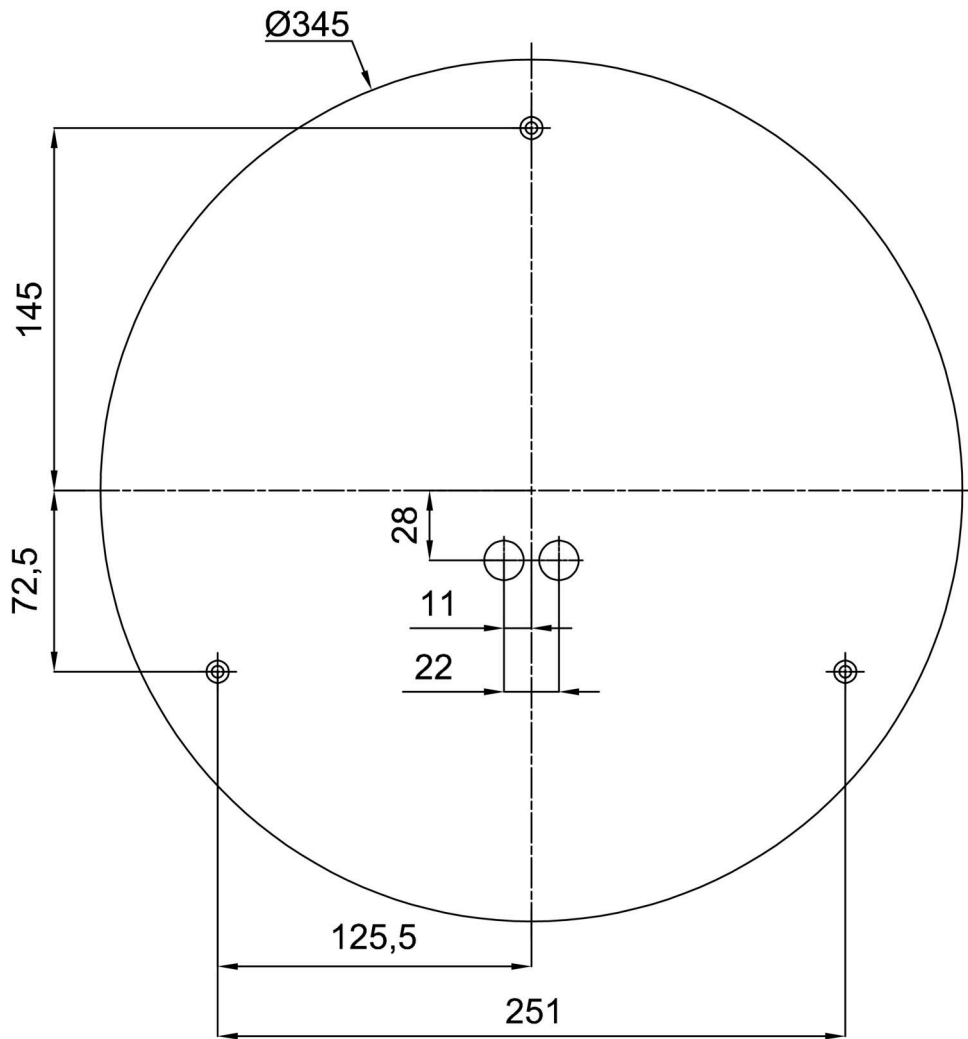

Technical

Types of luminaires	Emergency combined
Mounting type	surface mounted
Base material	steel
Shade material	three-layer glass TRIPLEX OPAL
Base color	white Ral9003
Shade color	white
Holding the shade	bayonet
Mounting location	ceiling/wall
Width	420 mm
Length	420 mm
Height	125 mm
Diameter	ø 420 mm
mounting holes (diameter)	3xø5mm
Installation wire (diameter)	2xø16mm
Energy Class	D
Impact strength	IK01
Operating temperature	from 0°C to +30°C

TECHNICAL SHEET

Blue light hazard	Risk group 0
-------------------	--------------

Eulum data for calculation programs are available at www.osmont.cz.

Logistic

EAN	8591728070267
Weight NTTO	3.2 Kg
Weight BTTO	3.6 Kg
Number of cartons	1 pcs
Package volume	0.025 m ³
Package 1 width	0.435 m
Package 1 length	0.435 m
Package 1 height	0.13 m
Warranty*	60 months

*The warranty for the batteries is valid for 12 months from the date of purchase.

Installation dimensions:

Lampshade

Product code	Name	Color	Description	Picture	Drawing
20056	015	white		