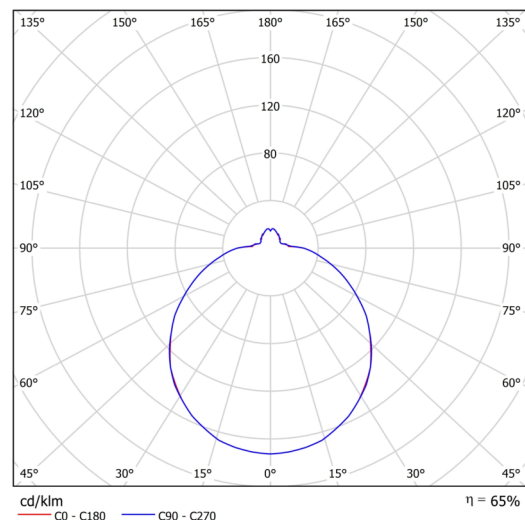

Luminous

Lum. flux of luminaire	2540 lm
Lum. flux of light source	3910 lm
Lum. flux of light source in emergency mode	150 lm
Luminaire efficacy	105 lm/W
Temperature	4000 K
Rated life time LED L80/B10	100000 hours
CRI	Ra80
MacAdam	3