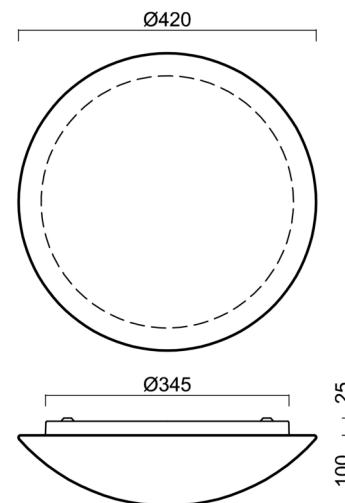

Technical

| | |
|------------------------------|--------------------------------|
| Types of luminaires | Sensor |
| Mounting type | surface mounted |
| Base material | steel |
| Shade material | three-layer glass TRIPLEX OPAL |
| Base color | white Ral9003 |
| Shade color | white |
| Holding the shade | bayonet |
| Mounting location | ceiling/wall |
| Width | 420 mm |
| Length | 420 mm |
| Height | 125 mm |
| Diameter | ø 420 mm |
| mounting holes (diameter) | 3xø5mm |
| Installation wire (diameter) | 2xø16mm |
| Energy Class | D |
| Impact strength | IK01 |
| Operating temperature | from -20°C to +30°C |

| Product code | Name | Color | Description | Picture | Drawing |
|--------------|------|-------|-------------|--|---------|
| 20056 | 015 | white | |  | |