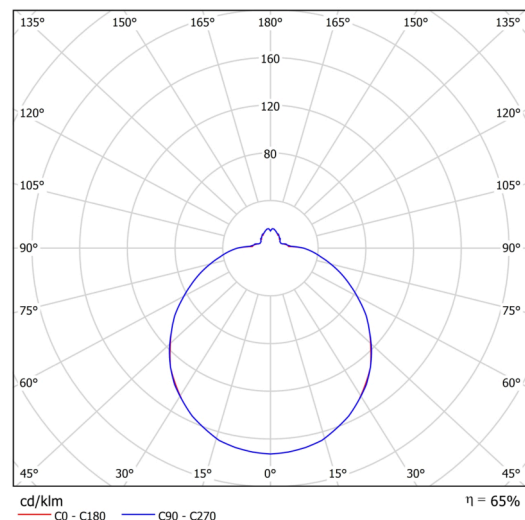

Luminous

Lum. flux of luminaire	2540 lm
Lum. flux of light source	3910 lm
Luminaire efficacy	105 lm/W
Temperature	4000 K
Rated life time LED L80/B10	100000 hours
CRI	Ra80
MacAdam	3
Blue light hazard	Risk group 0