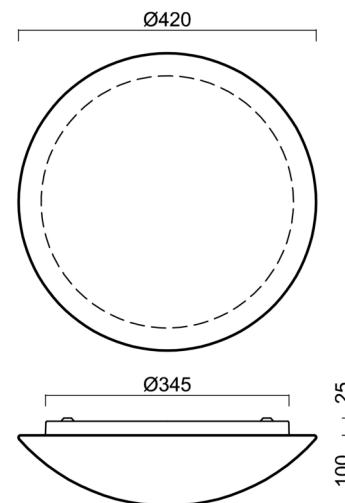

Technical

Types of luminaires	Classic on/off
Mounting type	surface mounted
Base material	steel
Shade material	three-layer glass TRIPLEX OPAL
Base color	white Ral9003
Shade color	white
Holding the shade	bayonet
Mounting location	ceiling/wall
Width	420 mm
Length	420 mm
Height	125 mm
Diameter	ø 420 mm
mounting holes (diameter)	3xø5mm
Installation wire (diameter)	2xø16mm
Energy Class	D
Impact strength	IK01
Operating temperature	from -20°C to +30°C