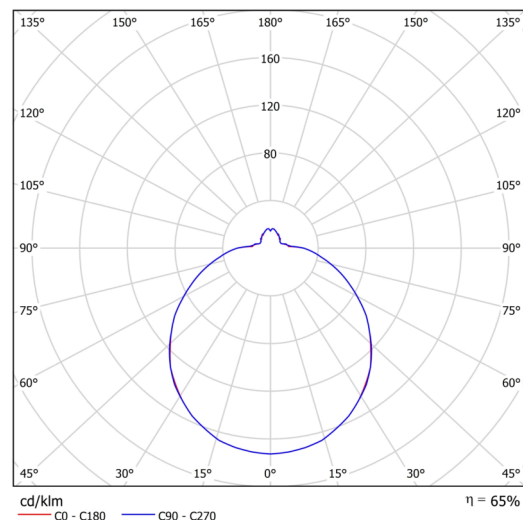

Luminous

Lum. flux of luminaire	1800 lm
Lum. flux of light source	2770 lm
Luminaire efficacy	105 lm/W
Temperature	4000 K
Rated life time LED L80/B10	100000 hours
CRI	Ra80
MacAdam	3
Blue light hazard	Risk group 0