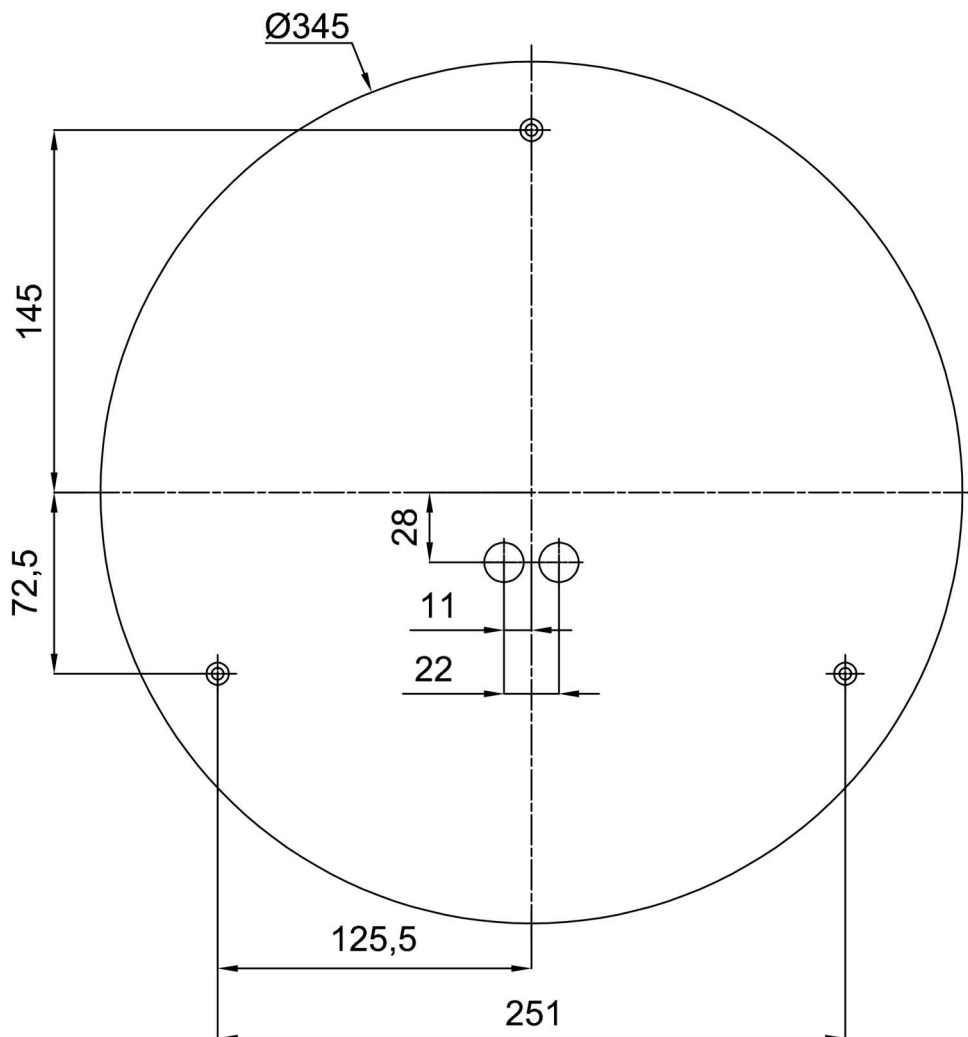

## Technical

|                              |                                |
|------------------------------|--------------------------------|
| Types of luminaires          | Emergency combined + sensor    |
| Mounting type                | surface mounted                |
| Base material                | steel                          |
| Shade material               | three-layer glass TRIPLEX OPAL |
| Base color                   | white Ral9003                  |
| Shade color                  | white                          |
| Holding the shade            | bayonet                        |
| Mounting location            | ceiling/wall                   |
| Width                        | 420 mm                         |
| Length                       | 420 mm                         |
| Height                       | 125 mm                         |
| Diameter                     | ø 420 mm                       |
| mounting holes (diameter)    | 3xø5mm                         |
| Installation wire (diameter) | 2xø16mm                        |
| Energy Class                 | D                              |
| Impact strength              | IK01                           |
| Operating temperature        | from -20°C to +30°C            |

## Installation dimensions:

Lampshade

| Product code | Name | Color | Description | Picture  | Drawing |
|--------------|------|-------|-------------|--|---------|
| 20056        | 015  | white |             |  |         |