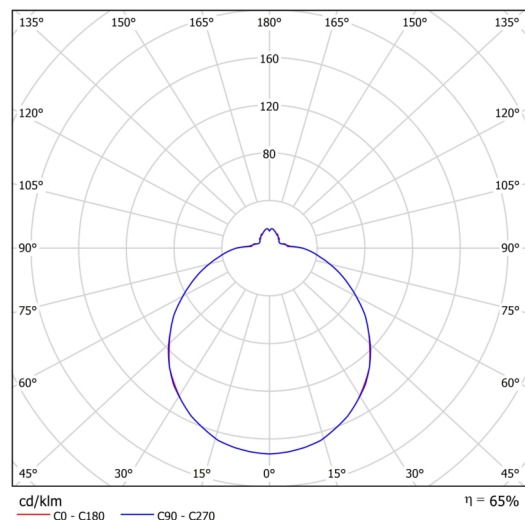

Luminous

Lum. flux of luminaire	2440 lm
Lum. flux of light source	3750 lm
Lum. flux of light source in emergency mode	150 lm
Luminaire efficacy	101 lm/W
Temperature	3000 K
Rated life time LED L80/B10	100000 hours
CRI	Ra80