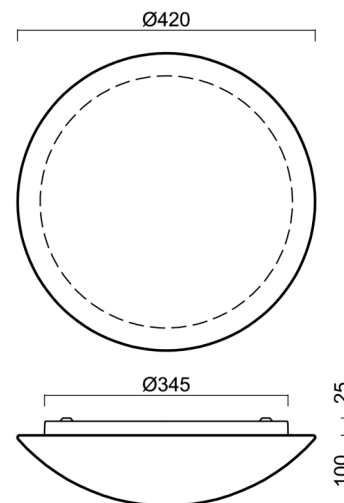

# AURA 11

Product code: AUR68058

Type: LED-1L16E500BT15/015/NK1W HF 3K#

Short description of the luminaire: White surface-mounted LED light with emergency unit combined with sensor with TRIPLEX OPAL glass shade.

## Technical

|                              |                                |
|------------------------------|--------------------------------|
| Types of luminaires          | Emergency combined + sensor    |
| Mounting type                | surface mounted                |
| Base material                | steel                          |
| Shade material               | three-layer glass TRIPLEX OPAL |
| Base color                   | white Ral9003                  |
| Shade color                  | white                          |
| Holding the shade            | bayonet                        |
| Mounting location            | ceiling/wall                   |
| Width                        | 420 mm                         |
| Length                       | 420 mm                         |
| Height                       | 125 mm                         |
| Diameter                     | ø 420 mm                       |
| mounting holes (diameter)    | 3xø5mm                         |
| Installation wire (diameter) | 2xø16mm                        |
| Energy Class                 | D                              |
| Impact strength              | IK01                           |
| Operating temperature        | from -20°C to +30°C            |

## Installation dimensions:

Lampshade

| Product code | Name | Color | Description | Picture  | Drawing |
|--------------|------|-------|-------------|--|---------|
| 20056        | 015  | white |             |  |         |