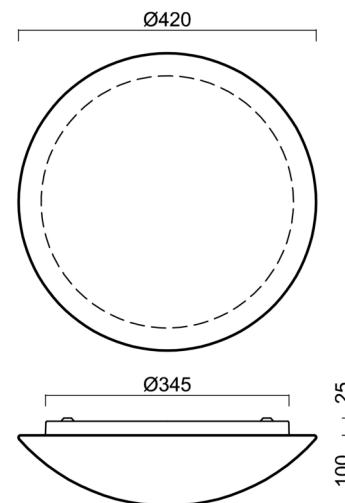

AURA 11

LED-1L16E500BT15/015 3K#

WWW.OSMONT.CZ

AURA 11

Product code: AUR68053

Type: LED-1L16E500BT15/015 3K#

Short description of the luminaire: White surface-mounted LED light ON/OFF with TRIPLEX OPAL glass shade.

Technical

Types of luminaires	Classic on/off
Mounting type	surface mounted
Base material	steel
Shade material	three-layer glass TRIPLEX OPAL
Base color	white Ral9003
Shade color	white
Holding the shade	bayonet
Mounting location	ceiling/wall
Width	420 mm
Length	420 mm
Height	125 mm
Diameter	ø 420 mm
mounting holes (diameter)	3xø5mm
Installation wire (diameter)	2xø16mm
Energy Class	D
Impact strength	IK01
Operating temperature	from -20°C to +30°C