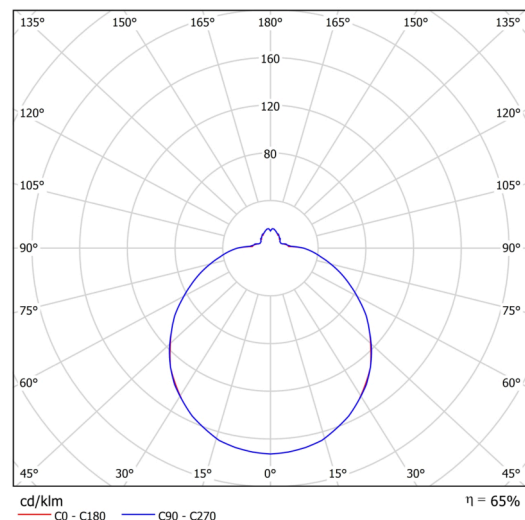

Luminous

Lum. flux of luminaire	2440 lm
Lum. flux of light source	3750 lm
Luminaire efficacy	101 lm/W
Temperature	3000 K
Rated life time LED L80/B10	100000 hours
CRI	Ra80
MacAdam	3
Blue light hazard	Risk group 0