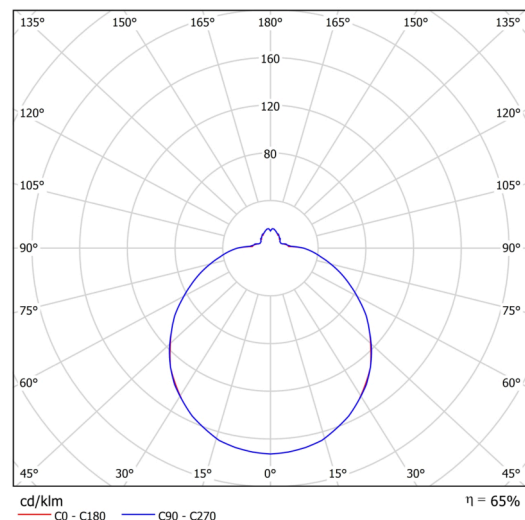

Luminous

Lum. flux of luminaire	1730 lm
Lum. flux of light source	2660 lm
Lum. flux of light source in emergency mode	150 lm
Luminaire efficacy	101 lm/W
Temperature	3000 K
Rated life time LED L80/B10	100000 hours
CRI	Ra80