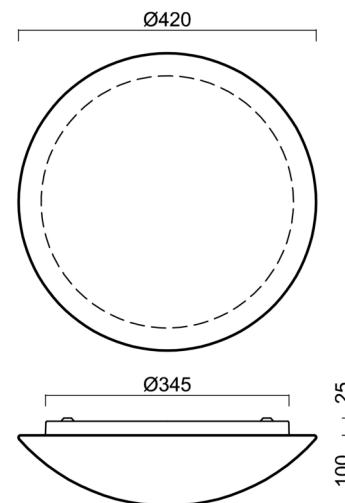

## Technical

Types of luminaires	Emergency combined + sensor
Mounting type	surface mounted
Base material	steel
Shade material	three-layer glass TRIPLEX OPAL
Base color	white Ral9003
Shade color	white
Holding the shade	bayonet
Mounting location	ceiling/wall
Width	420 mm
Length	420 mm
Height	125 mm
Diameter	ø 420 mm
mounting holes (diameter)	3xø5mm
Installation wire (diameter)	2xø16mm
Energy Class	D
Impact strength	IK01
Operating temperature	from -20°C to +30°C