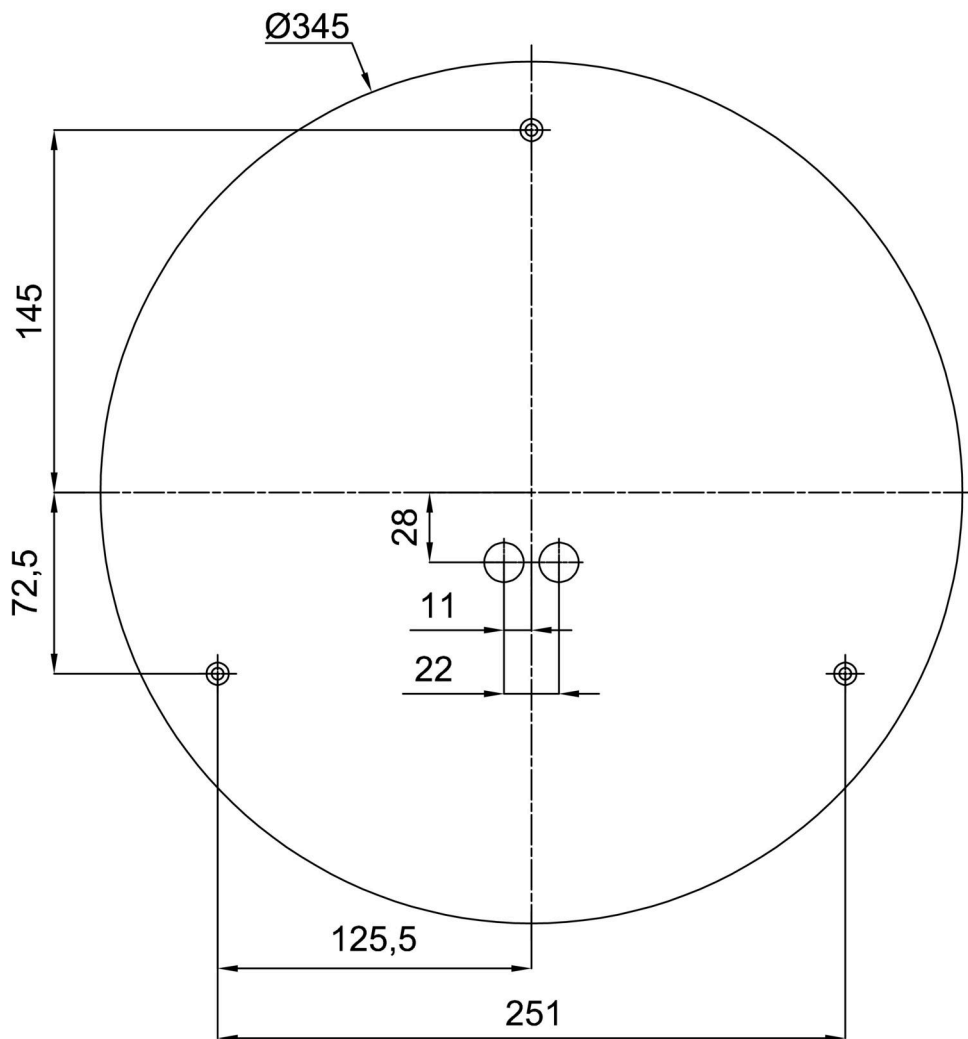

Technical

Types of luminaires	Emergency combined
Mounting type	surface mounted
Base material	steel
Shade material	three-layer glass TRIPLEX OPAL
Base color	white Ral9003
Shade color	white
Holding the shade	bayonet
Mounting location	ceiling/wall
Width	420 mm
Length	420 mm
Height	125 mm
Diameter	ø 420 mm
mounting holes (diameter)	3xø5mm
Installation wire (diameter)	2xø16mm
Energy Class	D
Impact strength	IK01
Operating temperature	from 0°C to +30°C

TECHNICAL SHEET

Blue light hazard	Risk group 0
-------------------	--------------

Eulum data for calculation programs are available at www.osmont.cz.

Logistic

EAN	8591728069728
Weight NTTO	3.2 Kg
Weight BTTO	3.6 Kg
Number of cartons	1 pcs
Package volume	0.025 m ³
Package 1 width	0.435 m
Package 1 length	0.435 m
Package 1 height	0.13 m
Warranty*	60 months

*The warranty for the batteries is valid for 12 months from the date of purchase.

Installation dimensions:

Additional assortment:

Decorative collar

Product code	Name	Color	Description	Picture	Drawing
30140	B15/X14	polished stainless steel	the collar is held by the shade		
30139	B15/X4	white Ral9003	the collar is held by the shade		
30142	B15/X13	grey	the collar is held by the shade		
30141	B15/X12	polished brass	the collar is held by the shade		