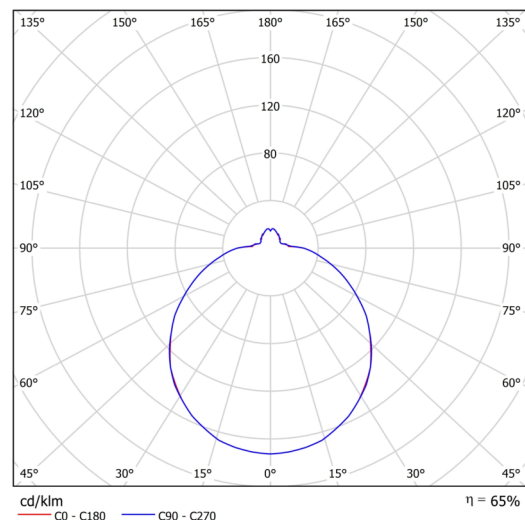

AURA 11

Product code: AUR63082

Type: LED-1L16ET500BT15/015 DALI 27-65K#

Short description of the luminaire: White surface-mounted LED light with Tunable White system with TRIPLEX OPAL glass shade.

Technical

Types of luminaires	Tunable White
Mounting type	surface mounted
Base material	steel
Shade material	three-layer glass TRIPLEX OPAL
Base color	white Ral9003
Shade color	white
Holding the shade	bayonet
Mounting location	ceiling/wall
Width	420 mm
Length	420 mm
Height	125 mm
Diameter	ø 420 mm
mounting holes (diameter)	3xø5mm
Installation wire (diameter)	2xø16mm
Energy Class	D
Impact strength	IK01
Operating temperature	from -20°C to +30°C

Electric

Power consumption	23 W
Ingress Protection	IP44
Socket	LED modul
terminal block	snap terminal block
Automatic circuit breaker type B10A	22 pcs
Automatic circuit breaker type B16A	36 pcs

Luminous

Lum. flux of luminaire	2410 lm
Lum. flux of light source	3700 lm
Luminaire efficacy	104 lm/W
Temperature	2700-6500 K
Rated life time LED L80/B10	100000 hours
CRI	Ra80
MacAdam	3
Blue light hazard	Risk group 0

Eulum data for calculation programs are available at www.osmont.cz.