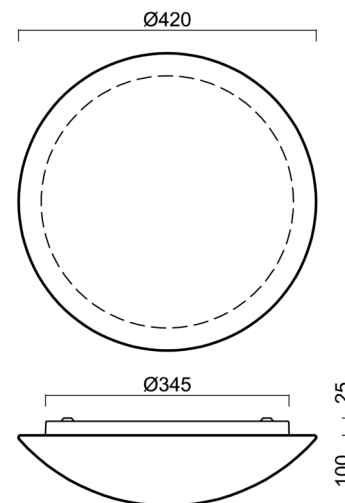

AURA 11

Product code: AUR63082

Type: LED-1L16ET500BT15/015 DALI 27-65K#

Short description of the luminaire: White surface-mounted LED light with Tunable White system with TRIPLEX OPAL glass shade.

Technical

Types of luminaires	Tunable White
Mounting type	surface mounted
Base material	steel
Shade material	three-layer glass TRIPLEX OPAL
Base color	white Ral9003
Shade color	white
Holding the shade	bayonet
Mounting location	ceiling/wall
Width	420 mm
Length	420 mm
Height	125 mm
Diameter	ø 420 mm
mounting holes (diameter)	3xø5mm
Installation wire (diameter)	2xø16mm
Energy Class	D
Impact strength	IK01
Operating temperature	from -20°C to +30°C

Electric

Power consumption	23 W
Ingress Protection	IP44
Socket	LED modul
terminal block	snap terminal block
Automatic circuit breaker type B10A	22 pcs
Automatic circuit breaker type B16A	36 pcs

Luminous

Lum. flux of luminaire	2410 lm
Lum. flux of light source	3700 lm
Luminaire efficacy	104 lm/W
Temperature	2700-6500 K
Rated life time LED L80/B10	100000 hours
CRI	Ra80
MacAdam	3
Blue light hazard	Risk group 0

Eulum data for calculation programs are available at www.osmont.cz.