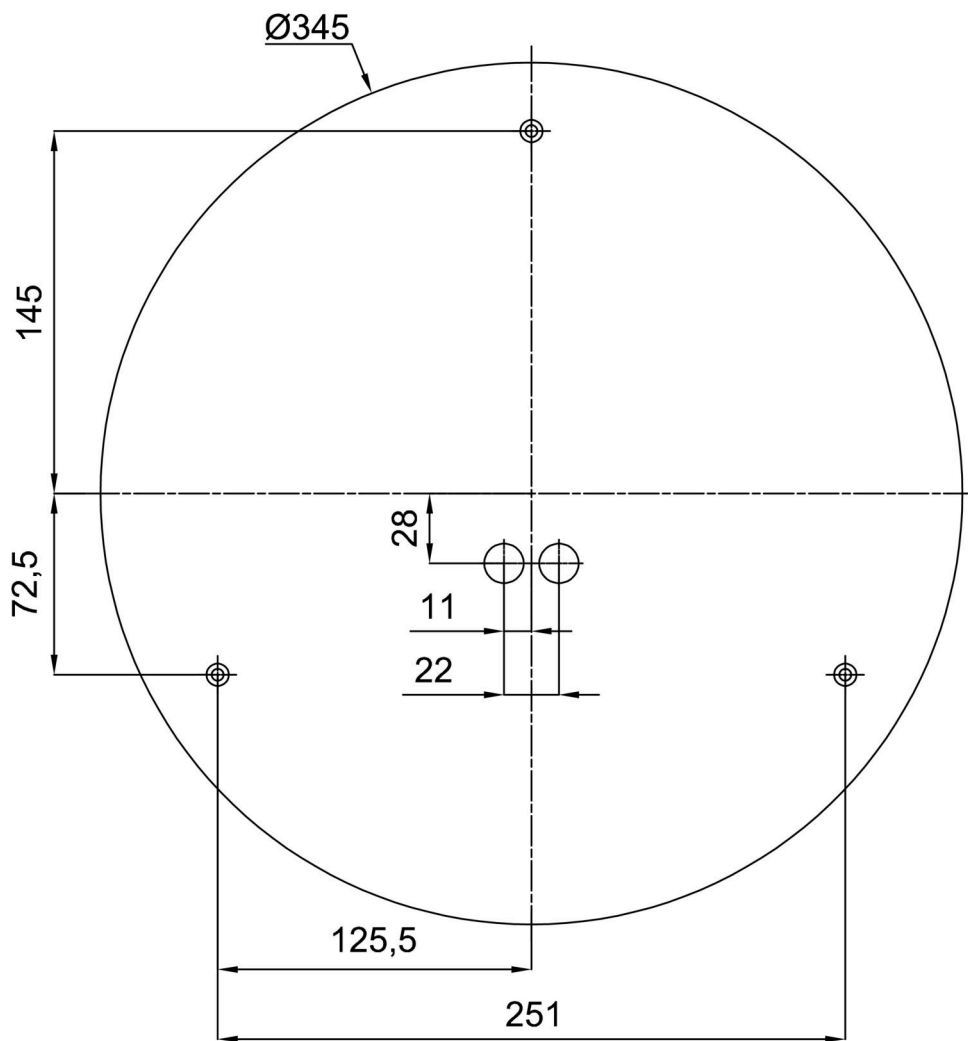

Technical

Types of luminaires	Tunable White
Mounting type	surface mounted
Base material	steel
Shade material	three-layer glass TRIPLEX OPAL
Base color	white Ral9003
Shade color	white
Holding the shade	bayonet
Mounting location	ceiling/wall
Width	420 mm
Length	420 mm
Height	125 mm
Diameter	ø 420 mm
mounting holes (diameter)	3xø5mm
Installation wire (diameter)	2xø16mm
Energy Class	D
Impact strength	IK01
Operating temperature	from -20°C to +30°C

Eulum data for calculation programs are available at www.osmont.cz.

Logistic

EAN	8591728069162
Weight NTTO	3.2 Kg
Weight BTTO	3.6 Kg
Number of cartons	1 pcs
Package volume	0.025 m ³
Package 1 width	0.435 m
Package 1 length	0.435 m
Package 1 height	0.13 m
Warranty*	60 months

*The warranty for the batteries is valid for 12 months from the date of purchase.

Installation dimensions:

Additional assortment:

Decorative collar

Product code	Name	Color	Description	Picture	Drawing
30140	B15/X14	polished stainless steel	the collar is held by the shade		
30139	B15/X4	white Ral9003	the collar is held by the shade		
30142	B15/X13	grey	the collar is held by the shade		
30141	B15/X12	polished brass	the collar is held by the shade		