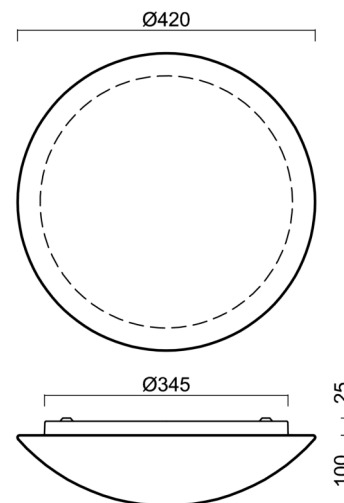

Technical

Types of luminaires	Emergency combined + sensor
Mounting type	surface mounted
Base material	steel
Shade material	three-layer glass TRIPLEX OPAL
Base color	white Ral9003
Shade color	white
Holding the shade	bayonet
Mounting location	ceiling/wall
Width	420 mm
Length	420 mm
Height	125 mm
mounting holes (diameter)	3xØ5mm
Cable entrance	2xØ16mm
Energy Class	D
Impact strength	IK01
Operating temperature	from -20°C to +30°C

Eulum data for calculation programs are available at www.osmont.cz.

Logistic

EAN	8591728149505
Weight NTTO	3.2 Kg
Weight BTTO	3.6 Kg
Number of cartons	1 pcs
Package volume	0.025 m ³
Package 1 width	0.435 m
Package 1 length	0.435 m
Package 1 height	0.13 m
Warranty*	60 months