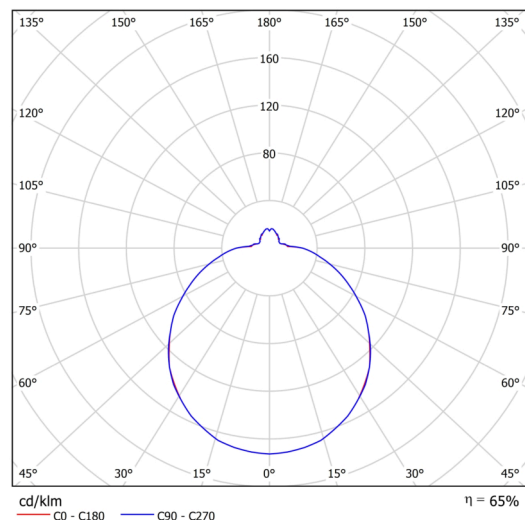

Luminous

Lum. flux of luminaire	2540 lm
Lum. flux of light source	3910 lm
Lum. flux of light source in emergency mode	200 lm
Temperature	4000 K
Rated life time LED L80/B10	100000 hours
CRI	Ra80
MacAdam	3
Blue light hazard	Risk group 0