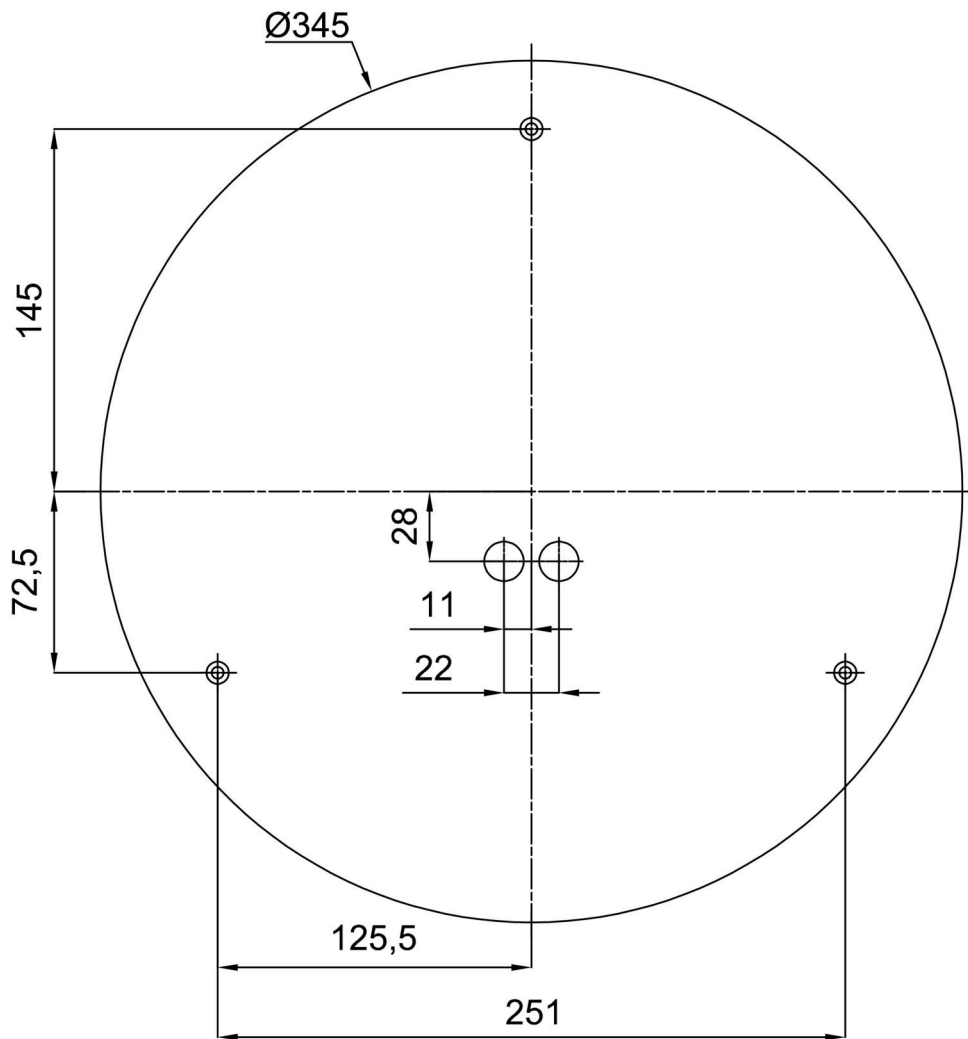

Logistic

EAN	8591728149505
Weight NTTO	3.2 Kg
Weight BTTO	3.6 Kg
Number of cartons	1 pcs
Package volume	0.025 m³
Package 1 width	0.435 m
Package 1 length	0.435 m
Package 1 height	0.13 m
Warranty*	60 months

*The warranty for the batteries is valid for 12 months from the date of purchase.

Installation dimensions: