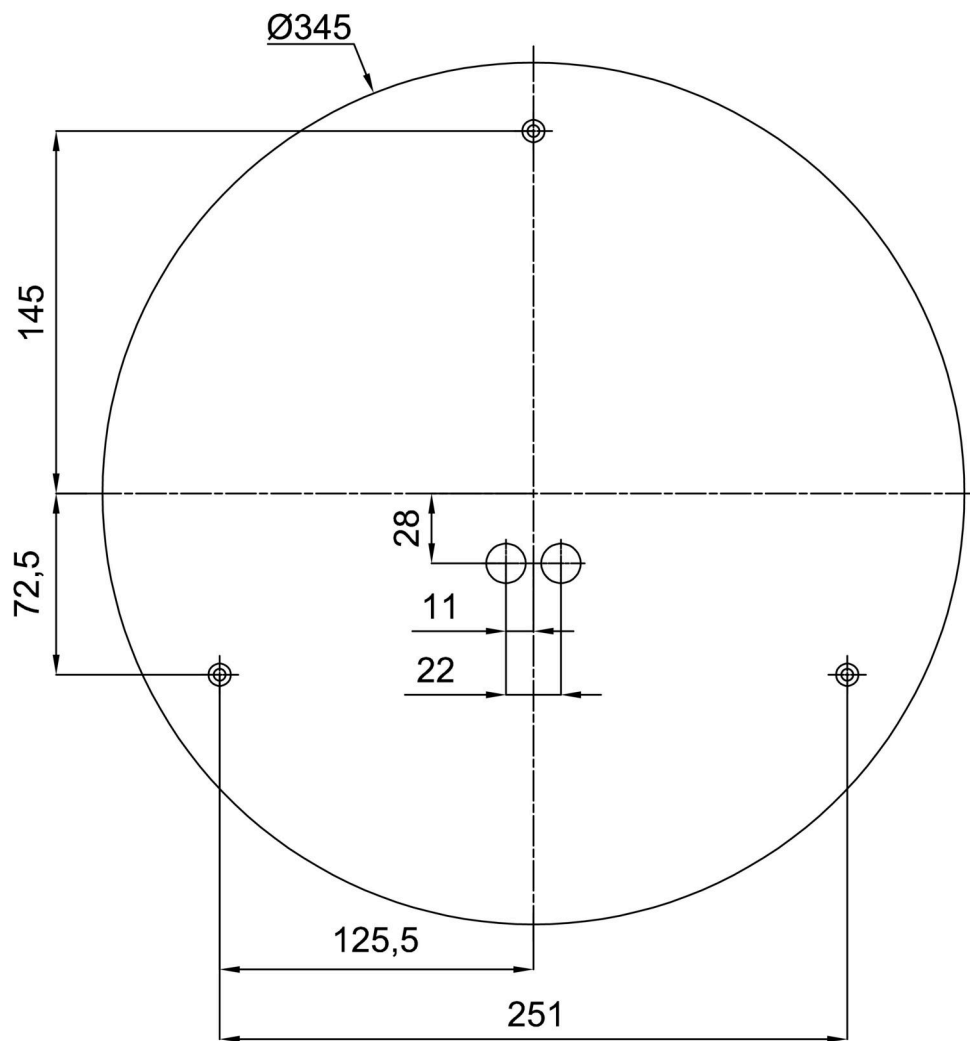

Logistic

EAN	8591728149499
Weight NTTO	3.2 Kg
Weight BTTO	3.6 Kg
Number of cartons	1 pcs
Package volume	0.025 m³
Package 1 width	0.435 m
Package 1 length	0.435 m
Package 1 height	0.13 m
Warranty*	60 months

*The warranty for the batteries is valid for 12 months from the date of purchase.

Installation dimensions: