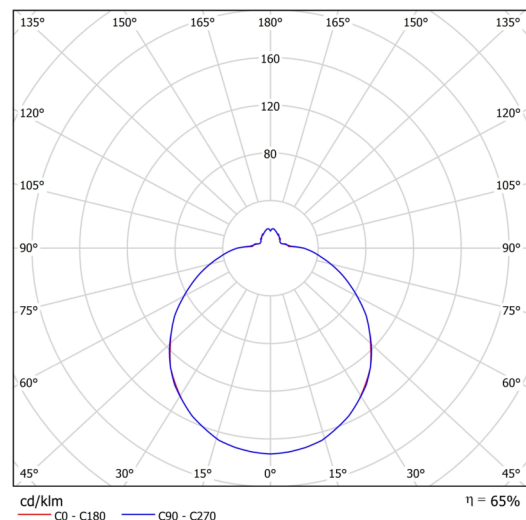

Luminous

Lum. flux of luminaire	2540 lm
Lum. flux of light source	3910 lm
Lum. flux of light source in emergency mode	200 lm
Temperature	4000 K
Rated life time LED L80/B10	100000 hours
CRI	Ra80
MacAdam	3
Blue light hazard	Risk group 0

Eulum data for calculation programs are available at www.osmont.cz.