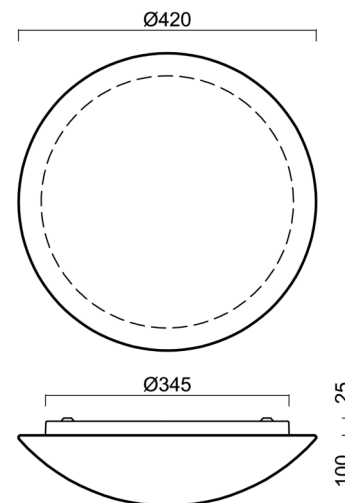

Technical

Types of luminaires	Emergency combined
Mounting type	surface mounted
Base material	steel
Shade material	three-layer glass TRIPLEX OPAL
Base color	white Ral9003
Shade color	white
Holding the shade	bayonet
Mounting location	ceiling/wall
Width	420 mm
Length	420 mm
Height	125 mm
mounting holes (diameter)	3xØ5mm
Cable entrance	2xØ16mm
Energy Class	D
Impact strength	IK01
Operating temperature	from 0°C to +30°C

Eulum data for calculation programs are available at www.osmont.cz.

Logistic

EAN	8591728149499
Weight NTTO	3.2 Kg
Weight BTTO	3.6 Kg
Number of cartons	1 pcs
Package volume	0.025 m ³
Package 1 width	0.435 m
Package 1 length	0.435 m
Package 1 height	0.13 m
Warranty*	60 months