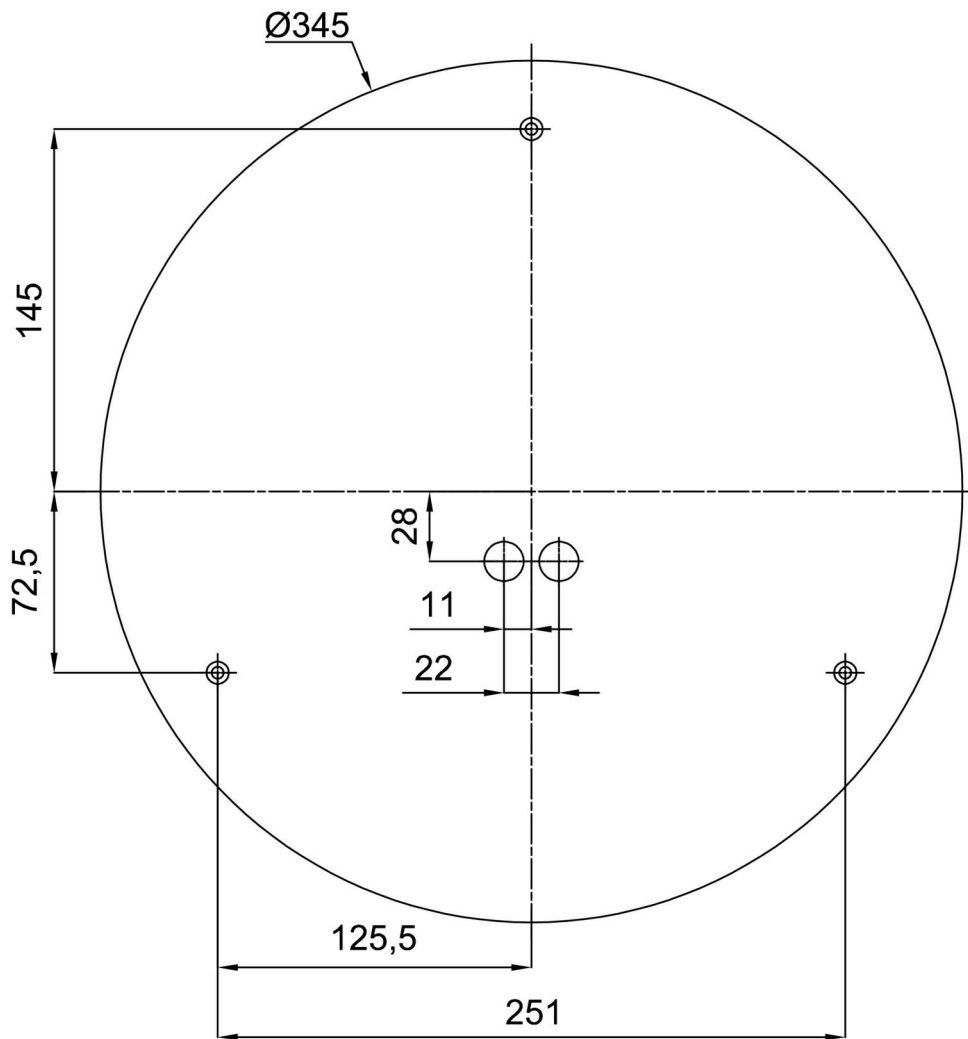

Logistic

EAN	8591728149482
Weight NTTO	3.2 Kg
Weight BTTO	3.6 Kg
Number of cartons	1 pcs
Package volume	0.025 m³
Package 1 width	0.435 m
Package 1 length	0.435 m
Package 1 height	0.13 m
Warranty*	60 months

*The warranty for the batteries is valid for 12 months from the date of purchase.

Installation dimensions: