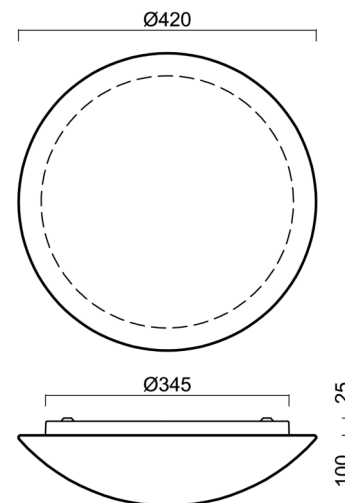

## Technical

Types of luminaires	Emergency combined + sensor
Mounting type	surface mounted
Base material	steel
Shade material	three-layer glass TRIPLEX OPAL
Base color	white Ral9003
Shade color	white
Holding the shade	bayonet
Mounting location	ceiling/wall
Width	420 mm
Length	420 mm
Height	125 mm
mounting holes (diameter)	3xØ5mm
Cable entrance	2xØ16mm
Energy Class	D
Impact strength	IK01
Operating temperature	from -20°C to +30°C