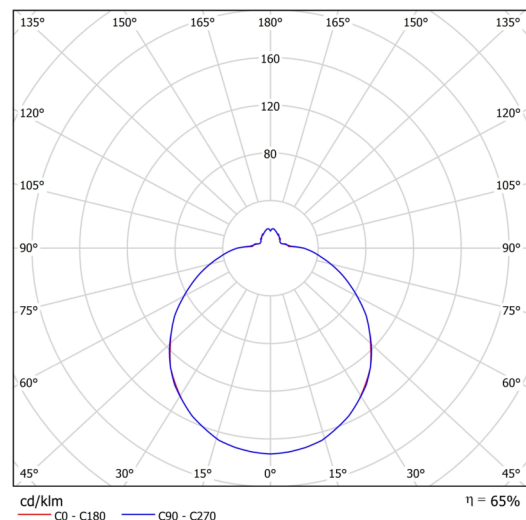

Luminous

Lum. flux of luminaire	1800 lm
Lum. flux of light source	2770 lm
Lum. flux of light source in emergency mode	200 lm
Temperature	4000 K
Rated life time LED L80/B10	100000 hours
CRI	Ra80
MacAdam	3
Blue light hazard	Risk group 0

Eulum data for calculation programs are available at www.osmont.cz.