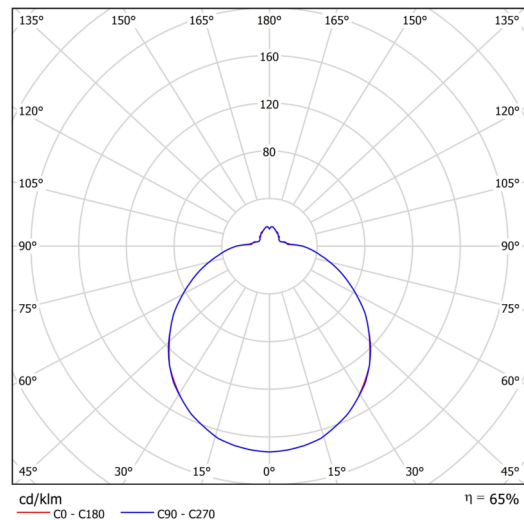

Luminous

Lum. flux of luminaire	1800 lm
Lum. flux of light source	2770 lm
Lum. flux of light source in emergency mode	200 lm
Temperature	4000 K
Rated life time LED L80/B10	100000 hours
CRI	Ra80
MacAdam	3
Blue light hazard	Risk group 0

Eulum data for calculation programs are available at www.osmont.cz.