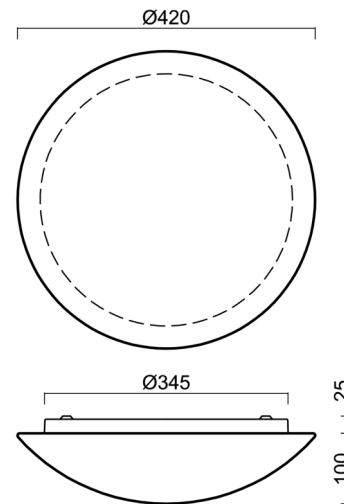

## Technical

Types of luminaires	Emergency combined
Mounting type	surface mounted
Base material	steel
Shade material	three-layer glass TRIPLEX OPAL
Base color	white Ral9003
Shade color	white
Holding the shade	bayonet
Mounting location	ceiling/wall
Width	420 mm
Length	420 mm
Height	125 mm
mounting holes (diameter)	3xØ5mm
Cable entrance	2xØ16mm
Energy Class	D
Impact strength	IK01
Operating temperature	from 0°C to +30°C