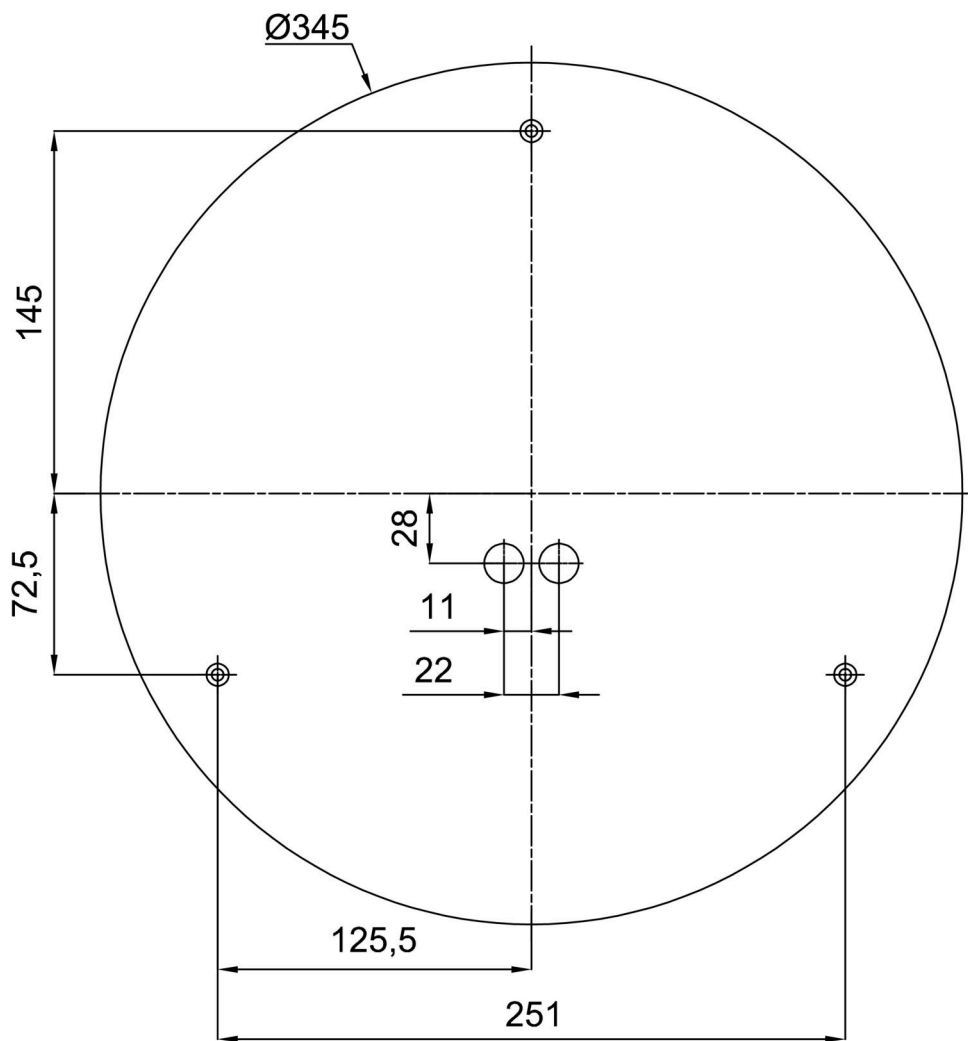

Logistic

EAN	8591728149208
Weight NTTO	3.2 Kg
Weight BTTO	3.6 Kg
Number of cartons	1 pcs
Package volume	0.025 m³
Package 1 width	0.435 m
Package 1 length	0.435 m
Package 1 height	0.13 m
Warranty*	60 months

*The warranty for the batteries is valid for 12 months from the date of purchase.

Installation dimensions: