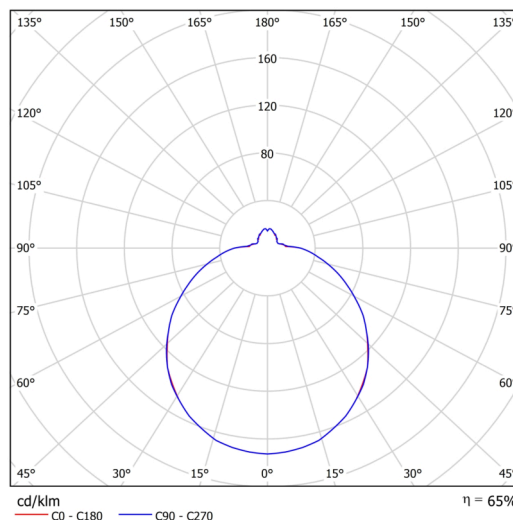

Luminous

Lum. flux of luminaire	2440 lm
Lum. flux of light source	3750 lm
Lum. flux of light source in emergency mode	200 lm
Temperature	3000 K
Rated life time LED L80/B10	100000 hours
CRI	Ra80
MacAdam	3
Blue light hazard	Risk group 0

Eulum data for calculation programs are available at www.osmont.cz.