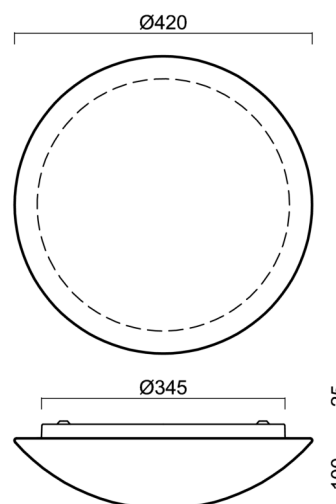

AURA 11

LED-1L16E500BT15/015 NK3HST HF 3K#

WWW.OSMONT.CZ

AURA 11

Product code: AUR61035

Type: LED-1L16E500BT15/015 NK3HST HF 3K#

Short description of the luminaire: White colour | ceiling or wall LED light with emergency backup combined (with Self-test) with HF sensor |TRIPLEX OPAL hand blown glass shade|

Technical

Types of luminaires	Emergency combined + sensor
Mounting type	surface mounted
Base material	steel
Shade material	three-layer glass TRIPLEX OPAL
Base color	white Ral9003
Shade color	white
Holding the shade	bayonet
Mounting location	ceiling/wall
Width	420 mm
Length	420 mm
Height	125 mm
mounting holes (diameter)	3xØ5mm
Cable entrance	2xØ16mm
Energy Class	D
Impact strength	IK01
Operating temperature	from -20°C to +30°C

Eulum data for calculation programs are available at www.osmont.cz.

Logistic

EAN	8591728149208
Weight NTTO	3.2 Kg
Weight BTTO	3.6 Kg
Number of cartons	1 pcs
Package volume	0.025 m ³
Package 1 width	0.435 m
Package 1 length	0.435 m
Package 1 height	0.13 m
Warranty*	60 months