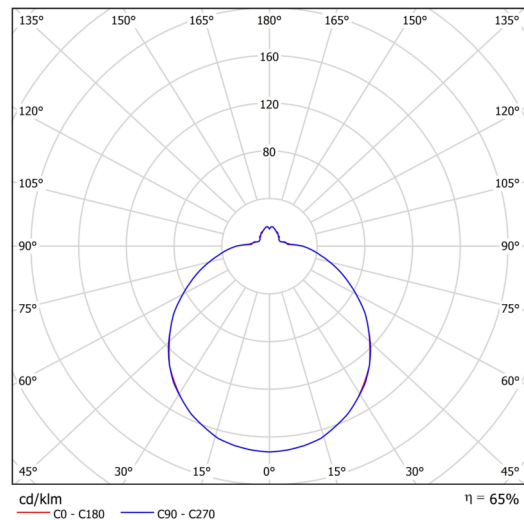

Luminous

Lum. flux of luminaire	2440 lm
Lum. flux of light source	3750 lm
Lum. flux of light source in emergency mode	200 lm
Temperature	3000 K
Rated life time LED L80/B10	100000 hours
CRI	Ra80
MacAdam	3
Blue light hazard	Risk group 0

Eulum data for calculation programs are available at www.osmont.cz.