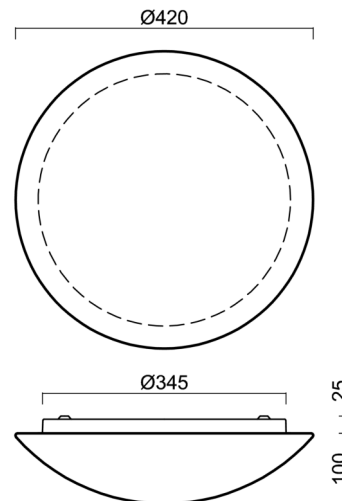

Technical

Types of luminaires	Emergency combined
Mounting type	surface mounted
Base material	steel
Shade material	three-layer glass TRIPLEX OPAL
Base color	white Ral9003
Shade color	white
Holding the shade	bayonet
Mounting location	ceiling/wall
Width	420 mm
Length	420 mm
Height	125 mm
mounting holes (diameter)	3xØ5mm
Cable entrance	2xØ16mm
Energy Class	D
Impact strength	IK01
Operating temperature	from 0°C to +30°C

Eulum data for calculation programs are available at www.osmont.cz.

Logistic

EAN	8591728149192
Weight NTTO	3.2 Kg
Weight BTTO	3.6 Kg
Number of cartons	1 pcs
Package volume	0.025 m ³
Package 1 width	0.435 m
Package 1 length	0.435 m
Package 1 height	0.13 m
Warranty*	60 months