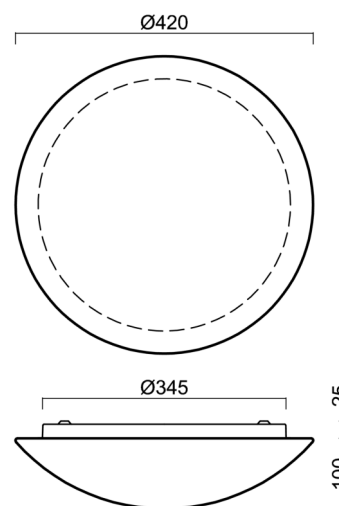

AURA 11

LED-1L16E350BT15/015 NK3HST HF 3K#

WWW.OSMONT.CZ

AURA 11

Product code: AUR61033

Type: LED-1L16E350BT15/015 NK3HST HF 3K#

Short description of the luminaire: White colour | ceiling or wall LED light with emergency backup combined (with Self-test) with HF sensor |TRIPLEX OPAL hand blown glass shade|

Technical

Types of luminaires	Emergency combined + sensor
Mounting type	surface mounted
Base material	steel
Shade material	three-layer glass TRIPLEX OPAL
Base color	white Ral9003
Shade color	white
Holding the shade	bayonet
Mounting location	ceiling/wall
Width	420 mm
Length	420 mm
Height	125 mm
mounting holes (diameter)	3xØ5mm
Cable entrance	2xØ16mm
Energy Class	D
Impact strength	IK01
Operating temperature	from -20°C to +30°C

Eulum data for calculation programs are available at www.osmont.cz.

Logistic

EAN	8591728149185
Weight NTTO	3.2 Kg
Weight BTTO	3.6 Kg
Number of cartons	1 pcs
Package volume	0.025 m ³
Package 1 width	0.435 m
Package 1 length	0.435 m
Package 1 height	0.13 m
Warranty*	60 months