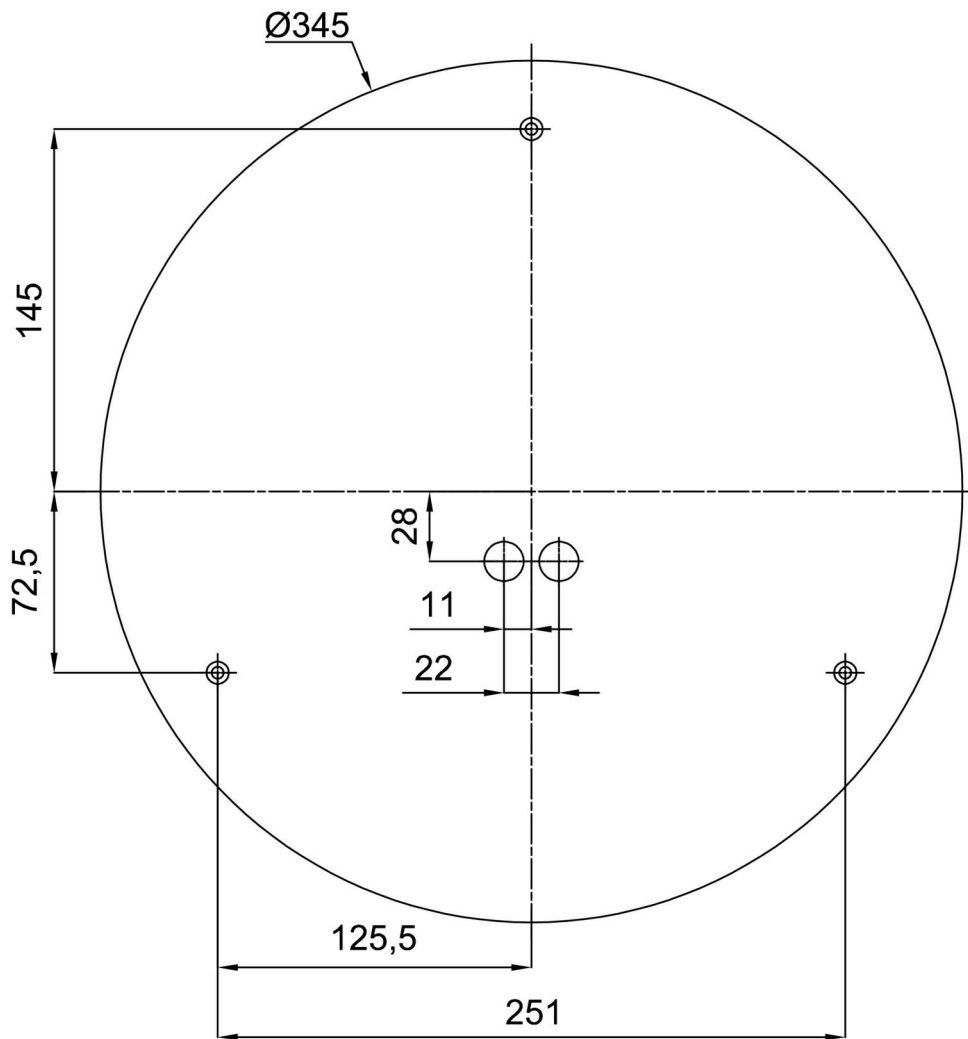

Logistic

EAN	8591728149185
Weight NTTO	3.2 Kg
Weight BTTO	3.6 Kg
Number of cartons	1 pcs
Package volume	0.025 m³
Package 1 width	0.435 m
Package 1 length	0.435 m
Package 1 height	0.13 m
Warranty*	60 months

*The warranty for the batteries is valid for 12 months from the date of purchase.

Installation dimensions: